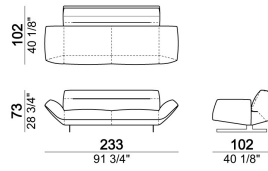

Sofa

6109703