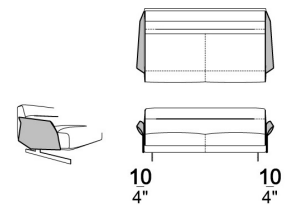

ARKETIPO / INDOOR-EN

NASH

designed by Mauro Lipparini 2017

STRUCTURE: metal.

STRUCTURE UPHOLSTERY: structure and back in expanded polyurethane of varied densities (HR30-28 + NF21-20), covered with synthetic lining 380gr. Seat in expanded polyurethane of varied densities (HR36-36 + limpha 40M + SOFF35s), covered with synthetic lining 380gr.

SPRINGING: elastic belts.

ARM: cold-expanded polyurethane. Attention: available only in leather.

SEAT HEIGHT: 40 cm

ARM HEIGHT: 56 cm (fix); 50/55 cm (with arm in leather 6109760 + 6109761).

FEET: metal, finishes: titanium or black nickel or varnished micaceous brown or oxy grey, h.12,5 cm.

If the thin leather arm is added to the unit, the length of the unit will be increased by 10 cm.

By some compositions the standard feet where the two units are joined are replaced by central feet.