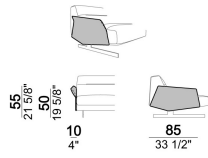

Right or left arm

6109760