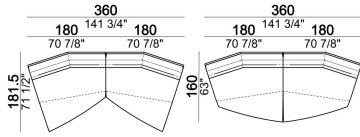

**Composition "B" (central unit 252 cm + right dormeuse 134x199 cm)**

**Composition "C" (left unit 201 cm + left corner 147x178 cm + right pouf 121x110 cm)**

**Composition "D" (left unit 201 cm + right corner 147x178 cm + central unit 86x102 cm)**

**Composition "G" (right dormeuse 180x181,5 cm + left dormeuse 180x181,5 cm)**

**Composition "I" (left unit 201 cm + left pouf 121x110 cm + right dormeuse 180x181,5 cm)**

**Composition "L" (left unit 178x147 cm + central unit 252 cm)**

**Composition "M" (central unit 86x102 cm + right dormeuse 180x181,5 cm)**

**Composition "N" (left unit 201 cm + right dormeuse 134x199 cm)**

**Composition "O" (right dormeuse 134x199 cm + left dormeuse 180x181,5 + central unit 86x102 cm)**