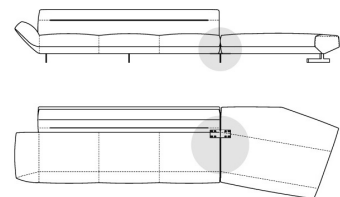

By some compositions the standard feet where the two units are joined are replaced by central feet.