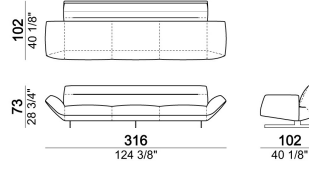

Right or left arm

6109760

Sofa

6109703

6109706

Right or left unit

6109727

6109729

Right unit

6109731

Left unit

6109732

Central unit

6109720

6109721

6109722