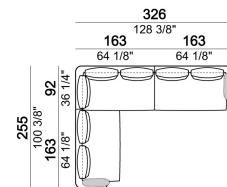

6109319

Centrale con pouf dx o sx con 1 schienale da 78 cm

6109320

Chaise-longue with right or left short arm with 1 back cushion 78 cm

6109335

Chaise-longue with right or left short arm with 1 back cushion 88 cm

6109337

Right or left corner unit with 3 back cushions 68 cm

6109339

Right or left corner unit with 2 back cushions 78 cm and 1 back cushion 68 cm

6109341

Pouf

6109349

6109350

Cushion for arm for sofas and units

6109352

Cushion for arm for chaise longue

6109353

Composition "A" (left unit 203 cm + chaise-longue 110x195 cm with right short arm + 3 back cushions 88 cm)

Composition "B" (left unit 163 cm + right unit 163 cm + left corner unit 163 cm + 7 back cushions 68 cm)

Composition "C" (central unit 175 cm with left pouf + left corner unit 183 cm + central unit 175 cm with right pouf + 1 back cushion 68 cm + 4 back cushions 78 cm)

Composition "D" (left unit 183 cm + central unit 175 cm with right pouf + 3 back cushions 78 cm)