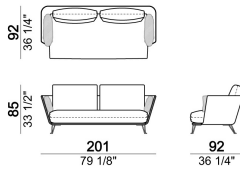

PIPING: available in the colours of the zip samples.

PRICE CALCULATION: To calculate the total price of each unit, please sum the prices of the two columns: A (inner structure + cushions) + B (outer structure) even when the unit is completely covered with only one fabric or leather. If the client would like to upholster the unit with more fabrics or leathers of different collections or different colours within the same collection, it is necessary to ask for the price to our sales office.

ONLY COVER PRICE CALCULATION: To calculate the total price of the cover, please sum the prices of the two columns: AX (inner structure + cushions) + BX (outer structure) even when the cover is only in one fabric or leather. If the client would like to upholster the unit with more fabrics or leathers of different collections or different colours within the same collection, it is necessary to ask for the price to our sales office.

Sofa with single seat cushion and 2 back cushions 78 cm

6109303

Sofa with two seats cushion and 2 back cushions 78 cm

6109304

Sofa with 2 back cushions 88 cm

6109305

Sofa with 2 seat cushions and 3 back cushions 68 cm

Composition "C" (central unit 175 cm with left pouf + left corner unit 183 cm + central unit 175 cm with right pouf + 1 back cushion 68 cm + 4 back cushions 78 cm)

Composition "D" (left unit 183 cm + central unit 175 cm with right pouf + 3 back cushions 78 cm)