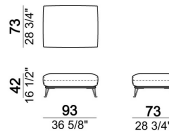

Right or left unit with 2 back cushions 78 cm

6109327

Right or left unit with 2 back cushions 88 cm

6109329

Central unit with single seat and 2 back cushions 78 cm

6109318

Central unit with 2 back cushions 78 cm

6109319

Centrale con pouf dx o sx con 1 schienale da 78 cm

6109320

Chaise-longue with right or left short arm with 1 back cushion 78 cm

6109335

Chaise-longue with right or left short arm with 1 back cushion 88 cm

6109337

Right or left corner unit with 3 back cushions 68 cm

6109339

Right or left corner unit with 2 back cushions 78 cm and 1 back cushion 68 cm

6109341

Pouf

6109349

6109350

Cushion for arm for sofas and units

6109352

Cushion for arm for chaise longue

6109353

Composition "A" (left unit 203 cm + chaise-longue 110x195 cm with right short arm + 3 back cushions 88 cm)

Composition "B" (left unit 163 cm + right unit 163 cm + left corner unit 163 cm + 7 back cushions 68 cm)