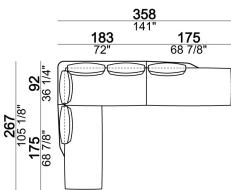

6109319

Centrale con pouf dx o sx con 1 schienale da 78 cm

6109320

Chaise-longue with right or left short arm with 1 back cushion 78 cm

6109335

Chaise-longue with right or left short arm with 1 back cushion 88 cm

6109337

Right or left corner unit with 3 back cushions 68 cm

6109339

Right or left corner unit with 2 back cushions 78 cm and 1 back cushion 68 cm

6109341

Pouf

6109349

6109350

Cushion for arm for sofas and units

6109352

Cushion for arm for chaise longue

6109353

Composition "A" (left unit 203 cm + chaise-longue 110x195 cm with right short arm + 3 back cushions 88 cm)

Composition "B" (left unit 163 cm + right unit 163 cm + left corner unit 163 cm + 7 back cushions 68 cm)

Composition "C" (central unit 175 cm with left pouf + left corner unit 183 cm + central unit 175 cm with right pouf + 1 back cushion 68 cm + 4 back cushions 78 cm)

Composition "D" (left unit 183 cm + central unit 175 cm with right pouf + 3 back cushions 78 cm)