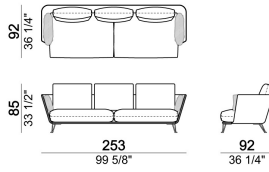

ONLY COVER PRICE CALCULATION: To calculate the total price of the cover, please sum the prices of the two columns: AX (inner structure + cushions) + BX (outer structure) even when the cover is only in one fabric or leather. If the client would like to upholster the unit with more fabrics or leathers of different collections or different colours within the same collection, it is necessary to ask for the price to our sales office.

Sofa with single seat cushion and 2 back cushions 78 cm

6109303

Sofa with two seats cushion and 2 back cushions 78 cm

6109304

Sofa with 2 back cushions 88 cm

6109305

Sofa with 2 seat cushions and 3 back cushions 68 cm

6109306

Sofa with 2 seat cushions and 3 back cushions 78 cm

6109307

Right or left unit with single seat and 2 back cushions 68 cm

6109325

Right or left unit with single seat and 2 back cushions 78 cm

6109331

Right or left unit with 2 back cushions 78 cm

6109327

Right or left unit with 2 back cushions 88 cm

6109329

Central unit with single seat and 2 back cushions 78 cm

6109318

Central unit with 2 back cushions 78 cm