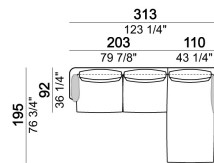

6109319

Centrale con pouf dx o sx con 1 schienale da 78 cm

6109320

Chaise-longue with right or left short arm with 1 back cushion 78 cm

6109335

Chaise-longue with right or left short arm with 1 back cushion 88 cm

6109337

Right or left corner unit with 3 back cushions 68 cm

6109339

Right or left corner unit with 2 back cushions 78 cm and 1 back cushion 68 cm

6109341

Pouf

6109349

6109350

Cushion for arm for sofas and units

6109352

Cushion for arm for chaise longue

6109353

Composition "A" (left unit 203 cm + chaise-longue 110x195 cm with right short arm + 3 back cushions 88 cm)

Composition "B" (left unit 163 cm + right unit 163 cm + left corner unit 163 cm + 7 back cushions 68 cm)

Composition "C" (central unit 175 cm with left pouf + left corner unit 183 cm + central unit 175 cm with right pouf + 1 back cushion 68 cm + 4 back cushions 78 cm)

Composition "D" (left unit 183 cm + central unit 175 cm with right pouf + 3 back cushions 78 cm)