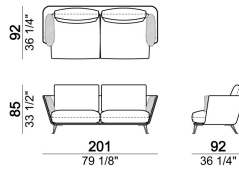

ONLY COVER PRICE CALCULATION: To calculate the total price of the cover, please sum the prices of the two columns: AX (inner structure + cushions) + BX (outer structure) even when the cover is only in one fabric or leather. If the client would like to upholster the unit with more fabrics or leathers of different collections or different colours within the same collection, it is necessary to ask for the price to our sales office.

Sofa with single seat cushion and 2 back cushions 78 cm

6109303

Sofa with two seats cushion and 2 back cushions 78 cm

6109304

Sofa with 2 back cushions 88 cm

6109305

Sofa with 2 seat cushions and 3 back cushions 68 cm

6109306

Sofa with 2 seat cushions and 3 back cushions 78 cm

6109307

Right or left unit with single seat and 2 back cushions 68 cm

6109325

Right or left unit with single seat and 2 back cushions 78 cm

6109331

Composition "C" (central unit 175 cm with left pouf + left corner unit 183 cm + central unit 175 cm with right pouf + 1 back cushion 68 cm + 4 back cushions 78 cm)

Composition "D" (left unit 183 cm + central unit 175 cm with right pouf + 3 back cushions 78 cm)