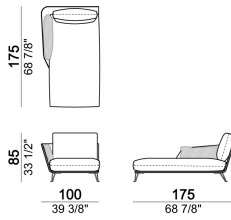

Right or left unit with 2 back cushions 78 cm

6109327

Right or left unit with 2 back cushions 88 cm

6109329

Central unit with single seat and 2 back cushions 78 cm

6109318

Central unit with 2 back cushions 78 cm

6109319

Centrale con pouf dx o sx con 1 schienale da 78 cm

6109320

Chaise-longue with right or left short arm with 1 back cushion 78 cm

6109335

Chaise-longue with right or left short arm with 1 back cushion 88 cm

6109337

Right or left corner unit with 3 back cushions 68 cm

6109339

Right or left corner unit with 2 back cushions 78 cm and 1 back cushion 68 cm

6109341

Pouf

6109349

6109350

Composition "C" (central unit 175 cm with left pouf + left corner unit 183 cm + central unit 175 cm with right pouf + 1 back cushion 68 cm + 4 back cushions 78 cm)

Composition "D" (left unit 183 cm + central unit 175 cm with right pouf + 3 back cushions 78 cm)