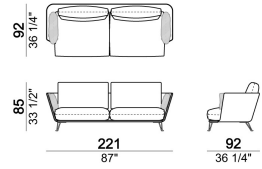

ONLY COVER PRICE CALCULATION: To calculate the total price of the cover, please sum the prices of the two columns: AX (inner structure + cushions) + BX (outer structure) even when the cover is only in one fabric or leather. If the client would like to upholster the unit with more fabrics or leathers of different collections or different colours within the same collection, it is necessary to ask for the price to our sales office.

Sofa with single seat cushion and 2 back cushions 78 cm

6109303

Sofa with two seats cushion and 2 back cushions 78 cm

6109304

Sofa with 2 back cushions 88 cm

6109305

Sofa with 2 seat cushions and 3 back cushions 68 cm

6109306

Sofa with 2 seat cushions and 3 back cushions 78 cm

6109307

Right or left unit with single seat and 2 back cushions 68 cm

6109325

Right or left unit with single seat and 2 back cushions 78 cm

6109331

Right or left unit with 2 back cushions 78 cm

6109327

Right or left unit with 2 back cushions 88 cm

6109329

Central unit with single seat and 2 back cushions 78 cm

6109318

Central unit with 2 back cushions 78 cm