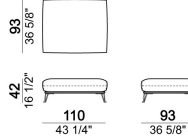

6109319

Centrale con pouf dx o sx con 1 schienale da 78 cm

6109320

Chaise-longue with right or left short arm with 1 back cushion 78 cm

6109335

Chaise-longue with right or left short arm with 1 back cushion 88 cm

6109337

Right or left corner unit with 3 back cushions 68 cm

6109339

Right or left corner unit with 2 back cushions 78 cm and 1 back cushion 68 cm

6109341

Pouf

6109349

6109350

Cushion for arm for sofas and units

6109352

Cushion for arm for chaise longue

6109353

Composition "A" (left unit 203 cm + chaise-longue 110x195 cm with right short arm + 3 back cushions 88 cm)

Composition "B" (left unit 163 cm + right unit 163 cm + left corner unit 163 cm + 7 back cushions 68 cm)

Composition "C" (central unit 175 cm with left pouf + left corner unit 183 cm + central unit 175 cm with right pouf + 1 back cushion 68 cm + 4 back cushions 78 cm)

Composition "D" (left unit 183 cm + central unit 175 cm with right pouf + 3 back cushions 78 cm)