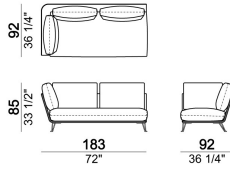

6109319

Centrale con pouf dx o sx con 1 schienale da 78 cm

6109320

Chaise-longue with right or left short arm with 1 back cushion 78 cm

6109335

Chaise-longue with right or left short arm with 1 back cushion 88 cm

6109337

Right or left corner unit with 3 back cushions 68 cm

6109339

Right or left corner unit with 2 back cushions 78 cm and 1 back cushion 68 cm

6109341

Pouf

6109349

6109350

Cushion for arm for sofas and units

6109352

Cushion for arm for chaise longue

6109353

Composition "A" (left unit 203 cm + chaise-longue 110x195 cm with right short arm + 3 back cushions 88 cm)

Composition "B" (left unit 163 cm + right unit 163 cm + left corner unit 163 cm + 7 back cushions 68 cm)

Composition "C" (central unit 175 cm with left pouf + left corner unit 183 cm + central unit 175 cm with right pouf + 1 back cushion 68 cm + 4 back cushions 78 cm)

Composition "D" (left unit 183 cm + central unit 175 cm with right pouf + 3 back cushions 78 cm)