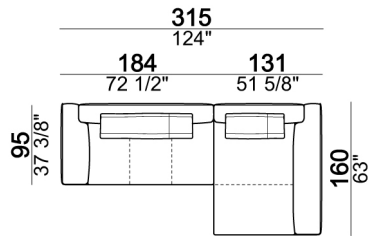

Central unit

Central unit with right or left pouf

Chaise-longue LARGE with right or left long arm

Dormeuse

Pouf

Back cushion

Backrest roll

Composition "A" (left unit 204 cm + dormeuse 95x160 cm + right unit LARGE 234 cm + 4 back cushions 70 cm + 1 back cushion 90 cm)

Composition "B" (dormeuse 95x160 cm + right unit LARGE 234 cm + 2 back cushions 70 cm + 1 back cushion 90 cm)

Composition "D" (left unit LARGE 184 cm + chaise longue LARGE with right long arm 131x160 cm + 1 back cushion 110 cm + 1 back cushion 70 cm)

Composition "I" (right unit 204 cm + dormeuse 95x160 cm + 3 back cushions 70 cm)

Composition "G" (left corner sofa 278 cm + left unit 204 cm + 3 back cushions 70 cm + 1 back cushion 90 cm)

Composition "L" (left unit 204 cm + right unit LARGE 184 cm + 2 back cushions 70 cm + 1 back cushion 110 cm).

Composition "E" (left unit 204 + chaise longue LARGE with right long arm 131x175 cm + 3 back cushions 70 cm)

Composition "H" (left unit LARGE 184 cm + right corner unit 174 cm + central unit 180 cm with right pouf + 2 back cushions 110 cm + 1 back cushion 90 cm)