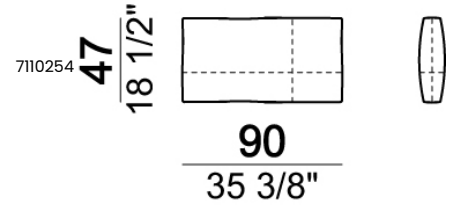

Central unit

Central unit with right or left pouf

Chaise-longue LARGE with right or left long arm

Dormeuse

Pouf

Back cushion

Backrest roll

Composition "A" (left unit 204 cm + dormeuse 95x160 cm + right unit LARGE 234 cm + 4 back cushions 70 cm + 1 back cushion 90 cm)

Composition "B" (dormeuse 95x160 cm + right unit LARGE 234 cm + 2 back cushions 70 cm + 1 back cushion 90 cm)

Composition "D" (left unit LARGE 184 cm + chaise longue LARGE with right long arm 131x160 cm + 1 back cushion 110 cm + 1 back cushion 70 cm)

Composition "I" (right unit 204 cm + dormeuse 95x160 cm + 3 back cushions 70 cm)

Composition "G" (left corner sofa 278 cm + left unit 204 cm + 3 back cushions 70 cm + 1 back cushion 90 cm)

Composition "L" (left unit 204 cm + right unit LARGE 184 cm + 2 back cushions 70 cm + 1 back cushion 110 cm).