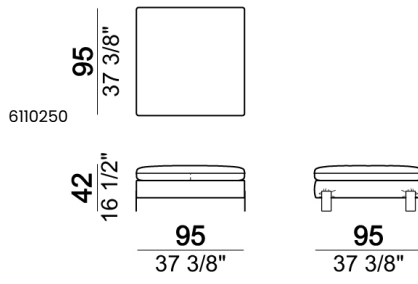

Central unit

Central unit with right or left pouf

Chaise-longue LARGE with right or left long arm

Dormeuse

Pouf

Back cushion

Backrest roll

Composition "A" (left unit 204 cm + dormeuse 95x160 cm + right unit LARGE 234 cm + 4 back cushions 70 cm + 1 back cushion 90 cm)

Composition "B" (dormeuse 95x160 cm + right unit LARGE 234 cm + 2 back cushions 70 cm + 1 back cushion 90 cm)

Composition "D" (left unit LARGE 184 cm + chaise longue LARGE with right long arm 131x160 cm + 1 back cushion 110 cm + 1 back cushion 70 cm)

Composition "I" (right unit 204 cm + dormeuse 95x160 cm + 3 back cushions 70 cm)

Composition "G" (left corner sofa 278 cm + left unit 204 cm + 3 back cushions 70 cm + 1 back cushion 90 cm)

Composition "L" (left unit 204 cm + right unit LARGE 184 cm + 2 back cushions 70 cm + 1 back cushion 110 cm).

Composition "E" (left unit 204 + chaise longue LARGE with right long arm 131x175 cm + 3 back cushions 70 cm)

Composition "H" (left unit LARGE 184 cm + right corner unit 174 cm + central unit 180 cm with right pouf + 2 back cushions 110 cm + 1 back cushion 90 cm)