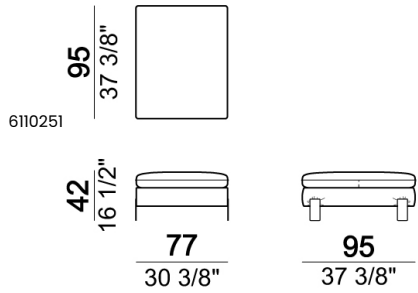

Central unit

Central unit with right or left pouf

Chaise-longue LARGE with right or left long arm

Dormeuse

Pouf

Back cushion

Backrest roll

Composition "A" (left unit 204 cm + dormeuse 95x160 cm + right unit LARGE 234 cm + 4 back cushions 70 cm + 1 back cushion 90 cm)

Composition "B" (dormeuse 95x160 cm + right unit LARGE 234 cm + 2 back cushions 70 cm + 1 back cushion 90 cm)

Composition "D" (left unit LARGE 184 cm + chaise longue LARGE with right long arm 131x160 cm + 1 back cushion 110 cm + 1 back cushion 70 cm)

Composition "I" (right unit 204 cm + dormeuse 95x160 cm + 3 back cushions 70 cm)

Composition "G" (left corner sofa 278 cm + left unit 204 cm + 3 back cushions 70 cm + 1 back cushion 90 cm)

Composition "L" (left unit 204 cm + right unit LARGE 184 cm + 2 back cushions 70 cm + 1 back cushion 110 cm).

Composition "E" (left unit 204 + chaise longue LARGE with right long arm 131x175 cm + 3 back cushions 70 cm)

Composition "H" (left unit LARGE 184 cm + right corner unit 174 cm + central unit 180 cm with right pouf + 2 back cushions 110 cm + 1 back cushion 90 cm)