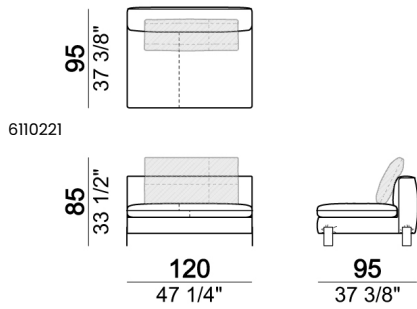

Sofa SLIM

Sofa LARGE

Sofa / corner sofa

Right or left unit / corner unit

Right or left unit LARGE

Unit LARGE with right or left back.

Right or left unit / corner unit with right or left pouf

Unit LARGE with right or left pouf

Central unit

Central unit with right or left pouf

Chaise-longue LARGE with right or left long arm

Dormeuse

Pouf

Back cushion

Backrest roll

Composition "A" (left unit 204 cm + dormeuse 95x160 cm + right unit LARGE 234 cm + 4 back cushions 70 cm + 1 back cushion 90 cm)

Composition "B" (dormeuse 95x160 cm + right unit LARGE 234 cm + 2 back cushions 70 cm + 1 back cushion 90 cm)

Composition "D" (left unit LARGE 184 cm + chaise longue LARGE with right long arm 131x160 cm + 1 back cushion 110 cm + 1 back cushion 70 cm)

Composition "I" (right unit 204 cm + dormeuse 95x160 cm + 3 back cushions 70 cm)

Composition "G" (left corner sofa 278 cm + left unit 204 cm + 3 back cushions 70 cm + 1 back cushion 90 cm)

Composition "L" (left unit 204 cm + right unit LARGE 184 cm + 2 back cushions 70 cm + 1 back cushion 110 cm).