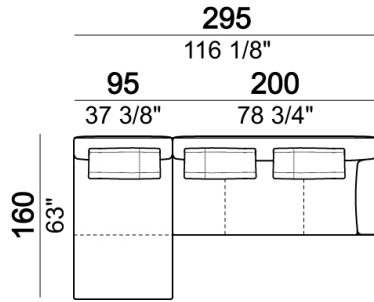

Central unit

Central unit with right or left pouf

Chaise-longue LARGE with right or left long arm

Dormeuse

Pouf

Back cushion

Backrest roll

Composition "A" (left unit 204 cm + dormeuse 95x160 cm + right unit LARGE 234 cm + 4 back cushions 70 cm + 1 back cushion 90 cm)

Composition "B" (dormeuse 95x160 cm + right unit LARGE 234 cm + 2 back cushions 70 cm + 1 back cushion 90 cm)

Composition "D" (left unit LARGE 184 cm + chaise longue LARGE with right long arm 131x160 cm + 1 back cushion 110 cm + 1 back cushion 70 cm)

Composition "I" (right unit 204 cm + dormeuse 95x160 cm + 3 back cushions 70 cm)

Composition "G" (left corner sofa 278 cm + left unit 204 cm + 3 back cushions 70 cm + 1 back cushion 90 cm)

Composition "L" (left unit 204 cm + right unit LARGE 184 cm + 2 back cushions 70 cm + 1 back cushion 110 cm).

Composition "E" (left unit 204 + chaise longue LARGE with right long arm 131x175 cm + 3 back cushions 70 cm)

Composition "H" (left unit LARGE 184 cm + right corner unit 174 cm + central unit 180 cm with right pouf + 2 back cushions 110 cm + 1 back cushion 90 cm)