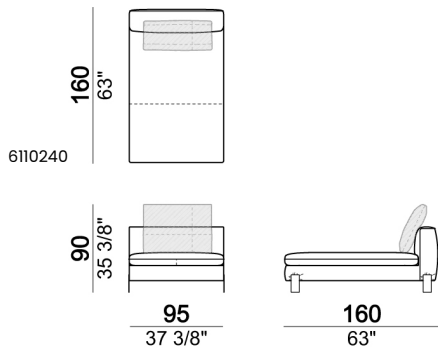

Central unit

Central unit with right or left pouf

Chaise-longue LARGE with right or left long arm

Dormeuse

Pouf

Back cushion

Backrest roll

Composition "A" (left unit 204 cm + dormeuse 95x160 cm + right unit LARGE 234 cm + 4 back cushions 70 cm + 1 back cushion 90 cm)

Composition "B" (dormeuse 95x160 cm + right unit LARGE 234 cm + 2 back cushions 70 cm + 1 back cushion 90 cm)

Composition "D" (left unit LARGE 184 cm + chaise longue LARGE with right long arm 131x160 cm + 1 back cushion 110 cm + 1 back cushion 70 cm)

Composition "I" (right unit 204 cm + dormeuse 95x160 cm + 3 back cushions 70 cm)

Composition "G" (left corner sofa 278 cm + left unit 204 cm + 3 back cushions 70 cm + 1 back cushion 90 cm)

Composition "L" (left unit 204 cm + right unit LARGE 184 cm + 2 back cushions 70 cm + 1 back cushion 110 cm).

Composition "E" (left unit 204 + chaise longue LARGE with right long arm 131x175 cm + 3 back cushions 70 cm)

Composition "H" (left unit LARGE 184 cm + right corner unit 174 cm + central unit 180 cm with right pouf + 2 back cushions 110 cm + 1 back cushion 90 cm)