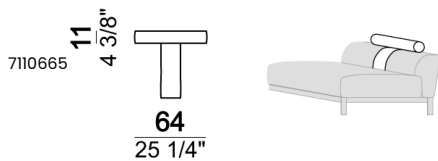

Sofa SLIM

Sofa LARGE

Sofa / corner sofa

Right or left unit / corner unit

Right or left unit LARGE

Unit LARGE with right or left back.

Right or left unit / corner unit with right or left pouf

Unit LARGE with right or left pouf

Central unit

Central unit with right or left pouf

Chaise-longue LARGE with right or left long arm

Dormeuse

Pouf

Back cushion

Backrest roll

Composition "A" (left unit 204 cm + dormeuse 95x160 cm + right unit LARGE 234 cm + 4 back cushions 70 cm + 1 back cushion 90 cm)

Composition "B" (dormeuse 95x160 cm + right unit LARGE 234 cm + 2 back cushions 70 cm + 1 back cushion 90 cm)

Composition "D" (left unit LARGE 184 cm + chaise longue LARGE with right long arm 131x160 cm + 1 back cushion 110 cm + 1 back cushion 70 cm)

Composition "I" (right unit 204 cm + dormeuse 95x160 cm + 3 back cushions 70 cm)

Composition "G" (left corner sofa 278 cm + left unit 204 cm + 3 back cushions 70 cm + 1 back cushion 90 cm)

Composition "L" (left unit 204 cm + right unit LARGE 184 cm + 2 back cushions 70 cm + 1 back cushion 110 cm).