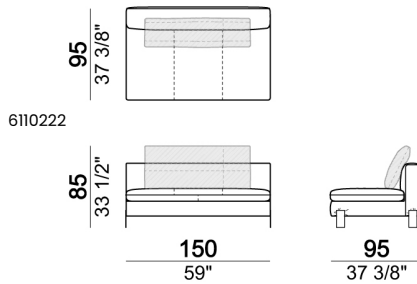

Sofa SLIM

Sofa LARGE

Sofa / corner sofa

Right or left unit / corner unit

Right or left unit LARGE

Unit LARGE with right or left back.

Right or left unit / corner unit with right or left pouf

Unit LARGE with right or left pouf

Central unit

Central unit with right or left pouf

Chaise-longue LARGE with right or left long arm

Dormeuse

Pouf

Back cushion

Backrest roll

Composition "A" (left unit 204 cm + dormeuse 95x160 cm + right unit LARGE 234 cm + 4 back cushions 70 cm + 1 back cushion 90 cm)

Composition "B" (dormeuse 95x160 cm + right unit LARGE 234 cm + 2 back cushions 70 cm + 1 back cushion 90 cm)

Composition "D" (left unit LARGE 184 cm + chaise longue LARGE with right long arm 131x160 cm + 1 back cushion 110 cm + 1 back cushion 70 cm)

Composition "I" (right unit 204 cm + dormeuse 95x160 cm + 3 back cushions 70 cm)

Composition "G" (left corner sofa 278 cm + left unit 204 cm + 3 back cushions 70 cm + 1 back cushion 90 cm)

Composition "L" (left unit 204 cm + right unit LARGE 184 cm + 2 back cushions 70 cm + 1 back cushion 110 cm).