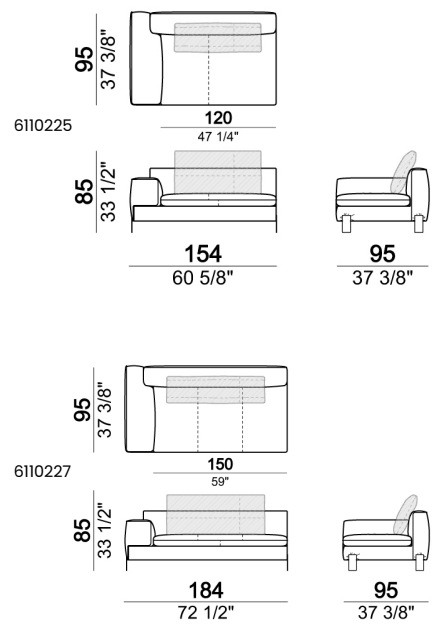

Sofa SLIM

Sofa LARGE

Sofa / corner sofa

Right or left unit / corner unit

Right or left unit LARGE

Unit LARGE with right or left back.

Right or left unit / corner unit with right or left pouf

Unit LARGE with right or left pouf

Central unit

Central unit with right or left pouf

Chaise-longue LARGE with right or left long arm

Dormeuse

Pouf

Back cushion

Backrest roll

Composition "A" (left unit 204 cm + dormeuse 95x160 cm + right unit LARGE 234 cm + 4 back cushions 70 cm + 1 back cushion 90 cm)

Composition "B" (dormeuse 95x160 cm + right unit LARGE 234 cm + 2 back cushions 70 cm + 1 back cushion 90 cm)

Composition "D" (left unit LARGE 184 cm + chaise longue LARGE with right long arm 131x160 cm + 1 back cushion 110 cm + 1 back cushion 70 cm)

Composition "I" (right unit 204 cm + dormeuse 95x160 cm + 3 back cushions 70 cm)

Composition "G" (left corner sofa 278 cm + left unit 204 cm + 3 back cushions 70 cm + 1 back cushion 90 cm)

Composition "L" (left unit 204 cm + right unit LARGE 184 cm + 2 back cushions 70 cm + 1 back cushion 110 cm).