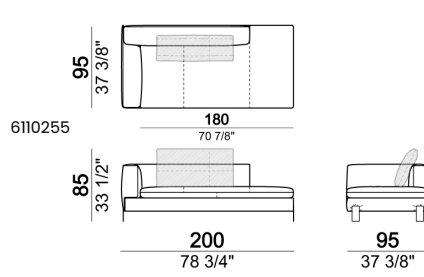

Sofa SLIM

Sofa LARGE

Sofa / corner sofa

Right or left unit / corner unit

Right or left unit LARGE

Unit LARGE with right or left back.

Right or left unit / corner unit with right or left pouf

Unit LARGE with right or left pouf

Central unit

Central unit with right or left pouf

Chaise-longue LARGE with right or left long arm

Dormeuse

Pouf

Back cushion

Backrest roll

Composition "A" (left unit 204 cm + dormeuse 95x160 cm + right unit LARGE 234 cm + 4 back cushions 70 cm + 1 back cushion 90 cm)

Composition "B" (dormeuse 95x160 cm + right unit LARGE 234 cm + 2 back cushions 70 cm + 1 back cushion 90 cm)

Composition "D" (left unit LARGE 184 cm + chaise longue LARGE with right long arm 131x160 cm + 1 back cushion 110 cm + 1 back cushion 70 cm)

Composition "I" (right unit 204 cm + dormeuse 95x160 cm + 3 back cushions 70 cm)

Composition "G" (left corner sofa 278 cm + left unit 204 cm + 3 back cushions 70 cm + 1 back cushion 90 cm)

Composition "L" (left unit 204 cm + right unit LARGE 184 cm + 2 back cushions 70 cm + 1 back cushion 110 cm).