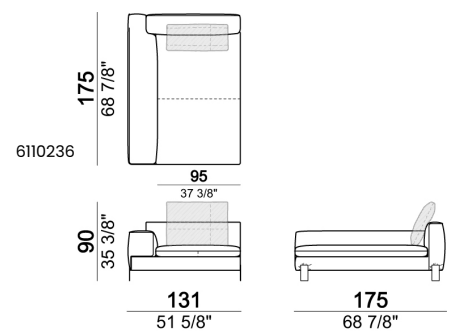

Sofa SLIM

Sofa LARGE

Sofa / corner sofa

Right or left unit / corner unit

Right or left unit LARGE

Unit LARGE with right or left back.

Right or left unit / corner unit with right or left pouf

Unit LARGE with right or left pouf

Central unit

Central unit with right or left pouf

Chaise-longue LARGE with right or left long arm

Dormeuse

Pouf

Back cushion

Backrest roll

Composition "A" (left unit 204 cm + dormeuse 95x160 cm + right unit LARGE 234 cm + 4 back cushions 70 cm + 1 back cushion 90 cm)

Composition "B" (dormeuse 95x160 cm + right unit LARGE 234 cm + 2 back cushions 70 cm + 1 back cushion 90 cm)

Composition "D" (left unit LARGE 184 cm + chaise longue LARGE with right long arm 131x160 cm + 1 back cushion 110 cm + 1 back cushion 70 cm)

Composition "I" (right unit 204 cm + dormeuse 95x160 cm + 3 back cushions 70 cm)

Composition "G" (left corner sofa 278 cm + left unit 204 cm + 3 back cushions 70 cm + 1 back cushion 90 cm)

Composition "L" (left unit 204 cm + right unit LARGE 184 cm + 2 back cushions 70 cm + 1 back cushion 110 cm).