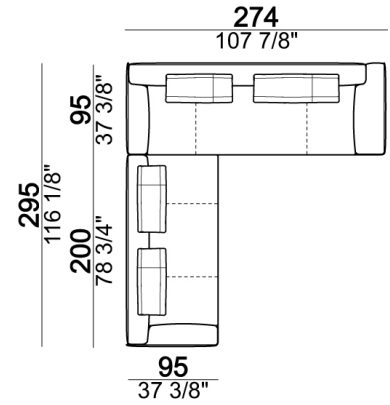

Central unit

Central unit with right or left pouf

Chaise-longue LARGE with right or left long arm

Dormeuse

Pouf

Back cushion

Backrest roll

Composition "A" (left unit 204 cm + dormeuse 95x160 cm + right unit LARGE 234 cm + 4 back cushions 70 cm + 1 back cushion 90 cm)

Composition "B" (dormeuse 95x160 cm + right unit LARGE 234 cm + 2 back cushions 70 cm + 1 back cushion 90 cm)

Composition "D" (left unit LARGE 184 cm + chaise longue LARGE with right long arm 131x160 cm + 1 back cushion 110 cm + 1 back cushion 70 cm)

Composition "I" (right unit 204 cm + dormeuse 95x160 cm + 3 back cushions 70 cm)

Composition "G" (left corner sofa 278 cm + left unit 204 cm + 3 back cushions 70 cm + 1 back cushion 90 cm)

Composition "L" (left unit 204 cm + right unit LARGE 184 cm + 2 back cushions 70 cm + 1 back cushion 110 cm).

Composition "E" (left unit 204 + chaise longue LARGE with right long arm 131x175 cm + 3 back cushions 70 cm)

Composition "H" (left unit LARGE 184 cm + right corner unit 174 cm + central unit 180 cm with right pouf + 2 back cushions 110 cm + 1 back cushion 90 cm)