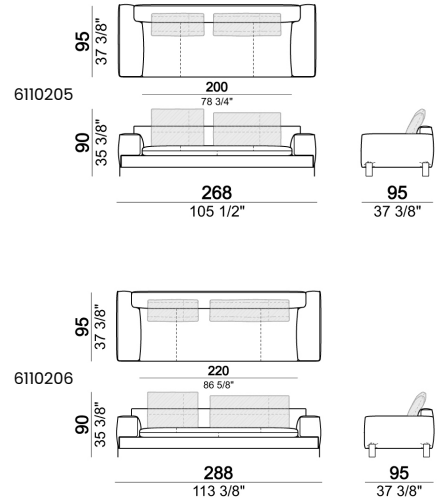

Sofa / corner sofa SLIM

Sofa SLIM

Sofa LARGE

Sofa / corner sofa

Right or left unit / corner unit

Right or left unit LARGE