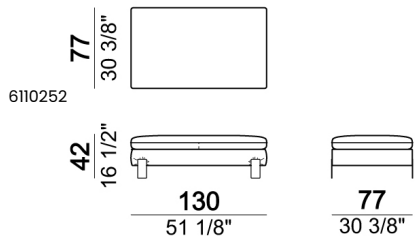

SPRINGING: elastic belts.

SEAT HEIGHT: 42 cm - 45 cm with feet h. 15 cm.

ARM HEIGHT: 57 cm (LARGE); 67 cm (SLIM).

FEET: metal, finishes: black nickel or titanium, or micaceous brown or oxy grey varnished, h.12 cm. On request feet can be supplied 3 cm higher with an extra charge.

Central unit

Central unit with right or left pouf

Chaise-longue LARGE with right or left long arm

Dormeuse

Pouf

Back cushion

Backrest roll

Composition "A" (left unit 204 cm + dormeuse 95x160 cm + right unit LARGE 234 cm + 4 back cushions 70 cm + 1 back cushion 90 cm)

Composition "B" (dormeuse 95x160 cm + right unit LARGE 234 cm + 2 back cushions 70 cm + 1 back cushion 90 cm)

Composition "D" (left unit LARGE 184 cm + chaise longue LARGE with right long arm 131x160 cm + 1 back cushion 110 cm + 1 back cushion 70 cm)

Composition "I" (right unit 204 cm + dormeuse 95x160 cm + 3 back cushions 70 cm)

Composition "G" (left corner sofa 278 cm + left unit 204 cm + 3 back cushions 70 cm + 1 back cushion 90 cm)

Composition "L" (left unit 204 cm + right unit LARGE 184 cm + 2 back cushions 70 cm + 1 back cushion 110 cm).