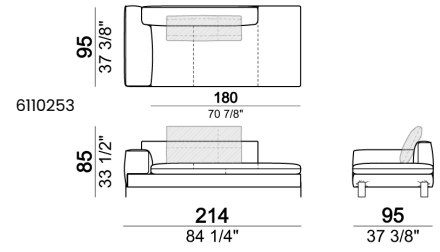

Sofa SLIM

Sofa LARGE

Sofa / corner sofa

Right or left unit / corner unit

Right or left unit LARGE

Unit LARGE with right or left back.

Right or left unit / corner unit with right or left pouf

Unit LARGE with right or left pouf

Central unit

Central unit with right or left pouf

Chaise-longue LARGE with right or left long arm

Dormeuse

Pouf

Back cushion

Backrest roll

Composition "A" (left unit 204 cm + dormeuse 95x160 cm + right unit LARGE 234 cm + 4 back cushions 70 cm + 1 back cushion 90 cm)

Composition "B" (dormeuse 95x160 cm + right unit LARGE 234 cm + 2 back cushions 70 cm + 1 back cushion 90 cm)

Composition "D" (left unit LARGE 184 cm + chaise longue LARGE with right long arm 131x160 cm + 1 back cushion 110 cm + 1 back cushion 70 cm)

Composition "I" (right unit 204 cm + dormeuse 95x160 cm + 3 back cushions 70 cm)

Composition "G" (left corner sofa 278 cm + left unit 204 cm + 3 back cushions 70 cm + 1 back cushion 90 cm)

Composition "L" (left unit 204 cm + right unit LARGE 184 cm + 2 back cushions 70 cm + 1 back cushion 110 cm).