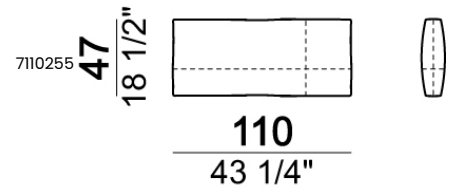

Central unit

Central unit with right or left pouf

Chaise-longue LARGE with right or left long arm

Dormeuse

Pouf

Back cushion

Backrest roll

Composition "A" (left unit 204 cm + dormeuse 95x160 cm + right unit LARGE 234 cm + 4 back cushions 70 cm + 1 back cushion 90 cm)

Composition "B" (dormeuse 95x160 cm + right unit LARGE 234 cm + 2 back cushions 70 cm + 1 back cushion 90 cm)

Composition "D" (left unit LARGE 184 cm + chaise longue LARGE with right long arm 131x160 cm + 1 back cushion 110 cm + 1 back cushion 70 cm)

Composition "I" (right unit 204 cm + dormeuse 95x160 cm + 3 back cushions 70 cm)

Composition "G" (left corner sofa 278 cm + left unit 204 cm + 3 back cushions 70 cm + 1 back cushion 90 cm)

Composition "L" (left unit 204 cm + right unit LARGE 184 cm + 2 back cushions 70 cm + 1 back cushion 110 cm).

Composition "E" (left unit 204 + chaise longue LARGE with right long arm 131x175 cm + 3 back cushions 70 cm)

Composition "H" (left unit LARGE 184 cm + right corner unit 174 cm + central unit 180 cm with right pouf + 2 back cushions 110 cm + 1 back cushion 90 cm)