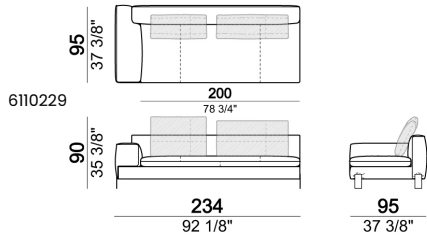

Sofa SLIM

Sofa LARGE

Sofa / corner sofa

Right or left unit / corner unit

Right or left unit LARGE

Unit LARGE with right or left back.

Right or left unit / corner unit with right or left pouf

Unit LARGE with right or left pouf

Central unit

Central unit with right or left pouf

Chaise-longue LARGE with right or left long arm

Dormeuse

Pouf

Back cushion

Backrest roll

Composition "A" (left unit 204 cm + dormeuse 95x160 cm + right unit LARGE 234 cm + 4 back cushions 70 cm + 1 back cushion 90 cm)

Composition "B" (dormeuse 95x160 cm + right unit LARGE 234 cm + 2 back cushions 70 cm + 1 back cushion 90 cm)

Composition "D" (left unit LARGE 184 cm + chaise longue LARGE with right long arm 131x160 cm + 1 back cushion 110 cm + 1 back cushion 70 cm)

Composition "I" (right unit 204 cm + dormeuse 95x160 cm + 3 back cushions 70 cm)

Composition "G" (left corner sofa 278 cm + left unit 204 cm + 3 back cushions 70 cm + 1 back cushion 90 cm)

Composition "L" (left unit 204 cm + right unit LARGE 184 cm + 2 back cushions 70 cm + 1 back cushion 110 cm).