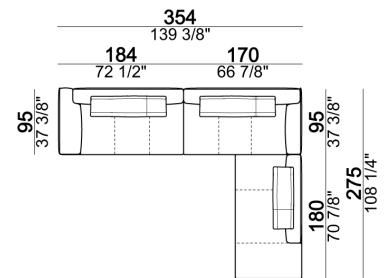

Composition "B" (dormeuse 95x160 cm + right unit LARGE 234 cm + 2 back cushions 70 cm + 1 back cushion 90 cm)

Composition "D" (left unit LARGE 184 cm + chaise longue LARGE with right long arm 131x160 cm + 1 back cushion 110 cm + 1 back cushion 70 cm)

Composition "I" (right unit 204 cm + dormeuse 95x160 cm + 3 back cushions 70 cm)

Composition "G" (left corner sofa 278 cm + left unit 204 cm + 3 back cushions 70 cm + 1 back cushion 90 cm)

Composition "L" (left unit 204 cm + right unit LARGE 184 cm + 2 back cushions 70 cm + 1 back cushion 110 cm).

Composition "E" (left unit 204 + chaise longue LARGE with right long arm 131x175 cm + 3 back cushions 70 cm)

Composition "H" (left unit LARGE 184 cm + right corner unit 174 cm + central unit 180 cm with right pouf + 2 back cushions 110 cm + 1 back cushion 90 cm)

Composition "F" (left unit 204 cm + chaise longue LARGE with right long arm 131x175 cm + 3 back cushions 70 cm).