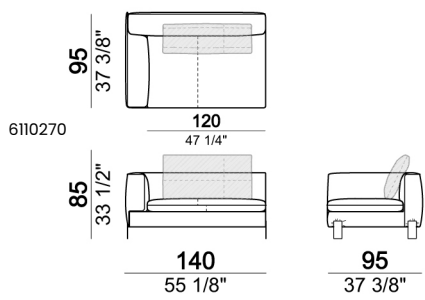

Sofa SLIM

Sofa LARGE

Sofa / corner sofa

Right or left unit / corner unit

Right or left unit LARGE

Unit LARGE with right or left back.

Right or left unit / corner unit with right or left pouf

Unit LARGE with right or left pouf

Central unit

Central unit with right or left pouf

Chaise-longue LARGE with right or left long arm

Dormeuse

Pouf

Back cushion

Backrest roll

Composition "A" (left unit 204 cm + dormeuse 95x160 cm + right unit LARGE 234 cm + 4 back cushions 70 cm + 1 back cushion 90 cm)

Composition "B" (dormeuse 95x160 cm + right unit LARGE 234 cm + 2 back cushions 70 cm + 1 back cushion 90 cm)

Composition "D" (left unit LARGE 184 cm + chaise longue LARGE with right long arm 131x160 cm + 1 back cushion 110 cm + 1 back cushion 70 cm)

Composition "I" (right unit 204 cm + dormeuse 95x160 cm + 3 back cushions 70 cm)

Composition "G" (left corner sofa 278 cm + left unit 204 cm + 3 back cushions 70 cm + 1 back cushion 90 cm)

Composition "L" (left unit 204 cm + right unit LARGE 184 cm + 2 back cushions 70 cm + 1 back cushion 110 cm).