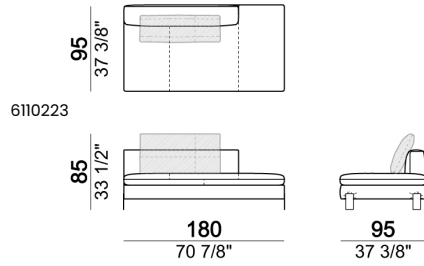

Sofa SLIM

Sofa LARGE

Sofa / corner sofa

Right or left unit / corner unit

Right or left unit LARGE

Unit LARGE with right or left back.

Right or left unit / corner unit with right or left pouf

Unit LARGE with right or left pouf

Central unit

Central unit with right or left pouf

Chaise-longue LARGE with right or left long arm

Dormeuse

Pouf

Back cushion

Backrest roll

Composition "A" (left unit 204 cm + dormeuse 95x160 cm + right unit LARGE 234 cm + 4 back cushions 70 cm + 1 back cushion 90 cm)

Composition "B" (dormeuse 95x160 cm + right unit LARGE 234 cm + 2 back cushions 70 cm + 1 back cushion 90 cm)

Composition "D" (left unit LARGE 184 cm + chaise longue LARGE with right long arm 131x160 cm + 1 back cushion 110 cm + 1 back cushion 70 cm)

Composition "I" (right unit 204 cm + dormeuse 95x160 cm + 3 back cushions 70 cm)

Composition "G" (left corner sofa 278 cm + left unit 204 cm + 3 back cushions 70 cm + 1 back cushion 90 cm)

Composition "L" (left unit 204 cm + right unit LARGE 184 cm + 2 back cushions 70 cm + 1 back cushion 110 cm).