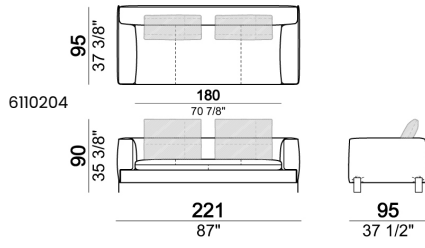

Sofa / corner sofa SLIM

Sofa SLIM

Sofa LARGE

Sofa / corner sofa

Right or left unit / corner unit

Right or left unit LARGE