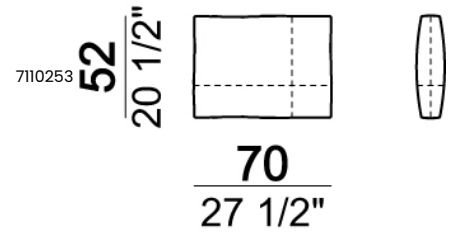

Central unit

Central unit with right or left pouf

Chaise-longue LARGE with right or left long arm

Dormeuse

Pouf

Back cushion

Backrest roll

Composition "A" (left unit 204 cm + dormeuse 95x160 cm + right unit LARGE 234 cm + 4 back cushions 70 cm + 1 back cushion 90 cm)

Composition "B" (dormeuse 95x160 cm + right unit LARGE 234 cm + 2 back cushions 70 cm + 1 back cushion 90 cm)

Composition "D" (left unit LARGE 184 cm + chaise longue LARGE with right long arm 131x160 cm + 1 back cushion 110 cm + 1 back cushion 70 cm)

Composition "I" (right unit 204 cm + dormeuse 95x160 cm + 3 back cushions 70 cm)

Composition "G" (left corner sofa 278 cm + left unit 204 cm + 3 back cushions 70 cm + 1 back cushion 90 cm)

Composition "L" (left unit 204 cm + right unit LARGE 184 cm + 2 back cushions 70 cm + 1 back cushion 110 cm).

Composition "E" (left unit 204 + chaise longue LARGE with right long arm 131x175 cm + 3 back cushions 70 cm)

Composition "H" (left unit LARGE 184 cm + right corner unit 174 cm + central unit 180 cm with right pouf + 2 back cushions 110 cm + 1 back cushion 90 cm)