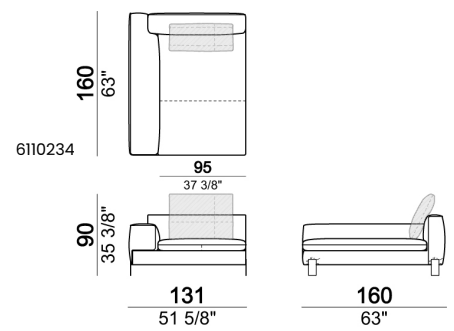

Sofa SLIM

Sofa LARGE

Sofa / corner sofa

Right or left unit / corner unit

Right or left unit LARGE

Unit LARGE with right or left back.

Right or left unit / corner unit with right or left pouf

Unit LARGE with right or left pouf

Central unit

Central unit with right or left pouf

Chaise-longue LARGE with right or left long arm

Dormeuse

Pouf

Back cushion

Backrest roll

Composition "A" (left unit 204 cm + dormeuse 95x160 cm + right unit LARGE 234 cm + 4 back cushions 70 cm + 1 back cushion 90 cm)

Composition "B" (dormeuse 95x160 cm + right unit LARGE 234 cm + 2 back cushions 70 cm + 1 back cushion 90 cm)

Composition "D" (left unit LARGE 184 cm + chaise longue LARGE with right long arm 131x160 cm + 1 back cushion 110 cm + 1 back cushion 70 cm)

Composition "I" (right unit 204 cm + dormeuse 95x160 cm + 3 back cushions 70 cm)

Composition "G" (left corner sofa 278 cm + left unit 204 cm + 3 back cushions 70 cm + 1 back cushion 90 cm)

Composition "L" (left unit 204 cm + right unit LARGE 184 cm + 2 back cushions 70 cm + 1 back cushion 110 cm).