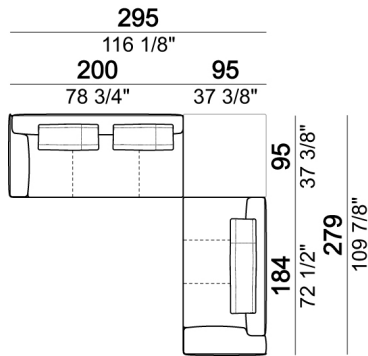

Central unit

Central unit with right or left pouf

Chaise-longue LARGE with right or left long arm

Dormeuse

Pouf

Back cushion

Backrest roll

Composition "A" (left unit 204 cm + dormeuse 95x160 cm + right unit LARGE 234 cm + 4 back cushions 70 cm + 1 back cushion 90 cm)

Composition "B" (dormeuse 95x160 cm + right unit LARGE 234 cm + 2 back cushions 70 cm + 1 back cushion 90 cm)

Composition "D" (left unit LARGE 184 cm + chaise longue LARGE with right long arm 131x160 cm + 1 back cushion 110 cm + 1 back cushion 70 cm)

Composition "I" (right unit 204 cm + dormeuse 95x160 cm + 3 back cushions 70 cm)

Composition "G" (left corner sofa 278 cm + left unit 204 cm + 3 back cushions 70 cm + 1 back cushion 90 cm)

Composition "L" (left unit 204 cm + right unit LARGE 184 cm + 2 back cushions 70 cm + 1 back cushion 110 cm).

Composition "E" (left unit 204 + chaise longue LARGE with right long arm 131x175 cm + 3 back cushions 70 cm)

Composition "H" (left unit LARGE 184 cm + right corner unit 174 cm + central unit 180 cm with right pouf + 2 back cushions 110 cm + 1 back cushion 90 cm)