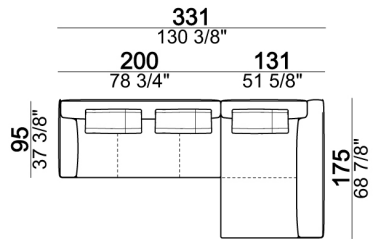

Composition "B" (dormeuse 95x160 cm + right unit LARGE 234 cm + 2 back cushions 70 cm + 1 back cushion 90 cm)

Composition "D" (left unit LARGE 184 cm + chaise longue LARGE with right long arm 131x160 cm + 1 back cushion 110 cm + 1 back cushion 70 cm)

Composition "I" (right unit 204 cm + dormeuse 95x160 cm + 3 back cushions 70 cm)

Composition "G" (left corner sofa 278 cm + left unit 204 cm + 3 back cushions 70 cm + 1 back cushion 90 cm)

Composition "L" (left unit 204 cm + right unit LARGE 184 cm + 2 back cushions 70 cm + 1 back cushion 110 cm).

Composition "E" (left unit 204 + chaise longue LARGE with right long arm 131x175 cm + 3 back cushions 70 cm)

Composition "H" (left unit LARGE 184 cm + right corner unit 174 cm + central unit 180 cm with right pouf + 2 back cushions 110 cm + 1 back cushion 90 cm)

Composition "F" (left unit 204 cm + chaise longue LARGE with right long arm 131x175 cm + 3 back cushions 70 cm).