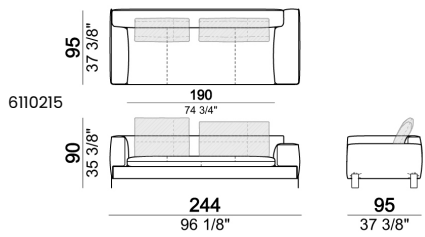

SPRINGING: elastic belts.

SEAT HEIGHT: 42 cm - 45 cm with feet h. 15 cm.

ARM HEIGHT: 57 cm (LARGE); 67 cm (SLIM).

FEET: metal, finishes: black nickel or titanium, or micaceous brown or oxy grey varnished, h.12 cm. On request feet can be supplied 3 cm higher with an extra charge.

ATTENTION: Back cushions are not included in the prices but they are required. The dimensions indicated are just a suggestion, they can be changed according to the client's taste.

Sofa / corner sofa SLIM

Sofa SLIM

Sofa LARGE

Sofa / corner sofa

Right or left unit / corner unit

Right or left unit LARGE

Unit LARGE with right or left back.

Right or left unit / corner unit with right or left pouf

Unit LARGE with right or left pouf

Composition "I" (right unit 204 cm + dormeuse 95x160 cm + 3 back cushions 70 cm)

Composition "G" (left corner sofa 278 cm + left unit 204 cm + 3 back cushions 70 cm + 1 back cushion 90 cm)

Composition "L" (left unit 204 cm + right unit LARGE 184 cm + 2 back cushions 70 cm + 1 back cushion 110 cm).