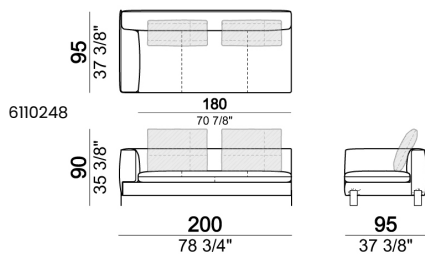

Sofa SLIM

Sofa LARGE

Sofa / corner sofa

Right or left unit / corner unit

Right or left unit LARGE

Unit LARGE with right or left back.

Right or left unit / corner unit with right or left pouf

Unit LARGE with right or left pouf

Central unit

Central unit with right or left pouf

Chaise-longue LARGE with right or left long arm

Dormeuse

Pouf

Back cushion

Backrest roll

Composition "A" (left unit 204 cm + dormeuse 95x160 cm + right unit LARGE 234 cm + 4 back cushions 70 cm + 1 back cushion 90 cm)

Composition "B" (dormeuse 95x160 cm + right unit LARGE 234 cm + 2 back cushions 70 cm + 1 back cushion 90 cm)

Composition "D" (left unit LARGE 184 cm + chaise longue LARGE with right long arm 131x160 cm + 1 back cushion 110 cm + 1 back cushion 70 cm)

Composition "I" (right unit 204 cm + dormeuse 95x160 cm + 3 back cushions 70 cm)

Composition "G" (left corner sofa 278 cm + left unit 204 cm + 3 back cushions 70 cm + 1 back cushion 90 cm)

Composition "L" (left unit 204 cm + right unit LARGE 184 cm + 2 back cushions 70 cm + 1 back cushion 110 cm).