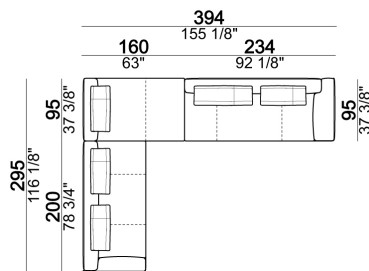

Central unit

Central unit with right or left pouf

Chaise-longue LARGE with right or left long arm

Dormeuse

Pouf

Back cushion

Backrest roll

Composition "A" (left unit 204 cm + dormeuse 95x160 cm + right unit LARGE 234 cm + 4 back cushions 70 cm + 1 back cushion 90 cm)

Composition "B" (dormeuse 95x160 cm + right unit LARGE 234 cm + 2 back cushions 70 cm + 1 back cushion 90 cm)

Composition "D" (left unit LARGE 184 cm + chaise longue LARGE with right long arm 131x160 cm + 1 back cushion 110 cm + 1 back cushion 70 cm)

Composition "I" (right unit 204 cm + dormeuse 95x160 cm + 3 back cushions 70 cm)

Composition "G" (left corner sofa 278 cm + left unit 204 cm + 3 back cushions 70 cm + 1 back cushion 90 cm)

Composition "L" (left unit 204 cm + right unit LARGE 184 cm + 2 back cushions 70 cm + 1 back cushion 110 cm).

Composition "E" (left unit 204 + chaise longue LARGE with right long arm 131x175 cm + 3 back cushions 70 cm)

Composition "H" (left unit LARGE 184 cm + right corner unit 174 cm + central unit 180 cm with right pouf + 2 back cushions 110 cm + 1 back cushion 90 cm)