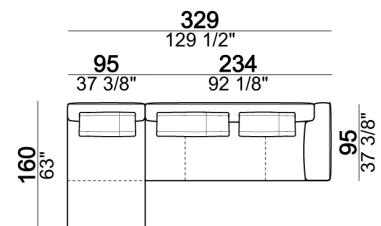

Central unit

Central unit with right or left pouf

Chaise-longue LARGE with right or left long arm

Dormeuse

Pouf

Back cushion

Backrest roll

Composition "A" (left unit 204 cm + dormeuse 95x160 cm + right unit LARGE 234 cm + 4 back cushions 70 cm + 1 back cushion 90 cm)

Composition "B" (dormeuse 95x160 cm + right unit LARGE 234 cm + 2 back cushions 70 cm + 1 back cushion 90 cm)

Composition "D" (left unit LARGE 184 cm + chaise longue LARGE with right long arm 131x160 cm + 1 back cushion 110 cm + 1 back cushion 70 cm)

Composition "I" (right unit 204 cm + dormeuse 95x160 cm + 3 back cushions 70 cm)

Composition "G" (left corner sofa 278 cm + left unit 204 cm + 3 back cushions 70 cm + 1 back cushion 90 cm)

Composition "L" (left unit 204 cm + right unit LARGE 184 cm + 2 back cushions 70 cm + 1 back cushion 110 cm).

Composition "E" (left unit 204 + chaise longue LARGE with right long arm 131x175 cm + 3 back cushions 70 cm)

Composition "H" (left unit LARGE 184 cm + right corner unit 174 cm + central unit 180 cm with right pouf + 2 back cushions 110 cm + 1 back cushion 90 cm)