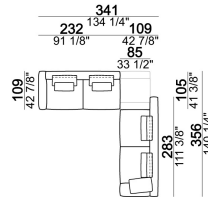

Composition "L" (left unit SLIM 232 cm + unit LARGE 283 cm with left back, 3 back cushions Atlas, 2 back cushions 70x50 cm, 2 back cushions 55x40 cm).