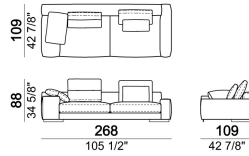

**Central unit**

**Central unit with right or left pouf**

**Unit SLIM with right or left back.**

**Unit LARGE with right or left back.**

**Central unit with right or left back.**

**Chaise-longue SLIM with right or left short arm.**

**Chaise-longue LARGE with right or left short arm.**

**Dormeuse**

**Pouf**

**Back support with piping for back cushion**

**Back cushion**

**Back cushion with piping**

7109665

**Sofa COMBO including back cushions: 2 back cushions Atlas, 1 back cushion 70x50 cm, 1 back cushion 55x40 cm.**

atlasA2

**Sofa LARGE including 4 back cushions Atlas.**

atlasA1

**Composition "A" (left unit LARGE 187 cm + chaise-longue LARGE 167x194 cm with right short arm, 4 back cushions Atlas).**

**Composition "B" (central unit 187 cm with left back + chaise longue LARGE 167x194 cm with right short arm, 2 back cushions Atlas, 1 back cushion 70x50 cm, 1 back cushion 55x40 cm + small table Noth 83x41 h. 35 cm moka oak/sucupira, varnished metal structure).**

**Composition "C" (left unit SLIM 232 cm + chaise longue LARGE 167x194 cm with right short arm, 2 back cushions Atlas, 2 back cushions 70x50 cm, 2 back cushions 55x40 cm).**

**Composition "D" (left unit LARGE 187 cm + chaise longue SLIM 152x194 cm with right short arm, 2 back cushions Atlas, 1 back cushion 70x50 cm, 1 back cushion 55x40 cm + small table Noth 103x66 h. 35 cm moka oak/sucupira, varnished metal structure).**