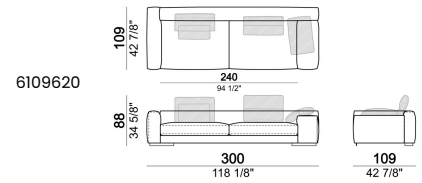

Corner sofa LARGE