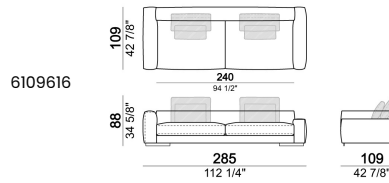

Corner sofa SLIM