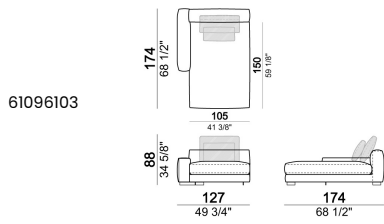

**Central unit**

**Central unit with right or left pouf**

**Unit SLIM with right or left back.**

**Unit LARGE with right or left back.**

**Central unit with right or left back.**

**Chaise-longue SLIM with right or left short arm.**

**Composition "G" (central unit 142 cm with left back + right unit LARGE 283 cm with left back, 4 back cushions Atlas + small table Noth 85x86 h. 35 cm moka oak/sucupira, varnished metal structure).**

**Composition "L"** (left unit SLIM 232 cm + unit LARGE 283 cm with left back, 3 back cushions Atlas, 2 back cushions 70x50 cm, 2 back cushions 55x40 cm).

**Composition "M"** (unit SLIM 268 cm with right back + central unit 210 cm with right pouf, 3 back cushions 70x50 cm, 3 back cushions 55x40 cm, small table Aka 103,5x84 h. 18 cm moka oak/sucupira, varnished metal structure).

**Composition "P"** (unit LARGE 283 cm with right back + central unit 142 cm with right back + unit SLIM 163 cm with left back, 4 back cushions Atlas, 1 back cushion 70x50 cm, 1 back cushion 55x40 cm + small table Aka 103,5x84 h.18 cm moka oak/sucupira, varnished metal structure).