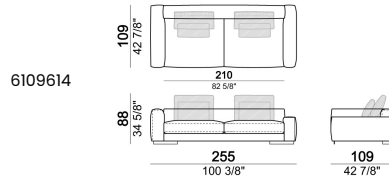

Corner sofa SLIM