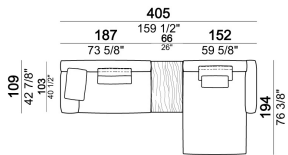

atlasA2

**Sofa LARGE including 4 back cushions Atlas.**

atlasA1

**Composition "A" (left unit LARGE 187 cm + chaise-longue LARGE 167x194 cm with right short arm, 4 back cushions Atlas).**

**Composition "B" (central unit 187 cm with left back + chaise longue LARGE 167x194 cm with right short arm, 2 back cushions Atlas, 1 back cushion 70x50 cm, 1 back cushion 55x40 cm + small table Noth 83x41 h. 35 cm moka oak/sucupira, varnished metal structure).**

**Composition "C" (left unit SLIM 232 cm + chaise longue LARGE 167x194 cm with right short arm, 2 back cushions Atlas, 2 back cushions 70x50 cm, 2 back cushions 55x40 cm).**

**Composition "D" (left unit LARGE 187 cm + chaise longue SLIM 152x194 cm with right short arm, 2 back cushions Atlas, 1 back cushion 70x50 cm, 1 back cushion 55x40 cm + small table Noth 103x66 h. 35 cm moka oak/sucupira, varnished metal structure).**

**Composition "G" (central unit 142 cm with left back + right unit LARGE 283 cm with left back, 4 back cushions Atlas + small table Noth 85x86 h. 35 cm moka oak/sucupira, varnished metal structure).**

**Composition "H"** (central unit 277 cm with left back + central unit 157 cm with left back + right unit LARGE 157 cm, 3 back cushions Atlas, 2 back cushions 70x50 cm, 2 back cushions 55x40 cm + small table Noth 103x66 h. 35 cm moka oak/sucupira, varnished metal structure + small table Aka 103,5x84 h. 18 cm moka oak/sucupira, varnished metal structure).