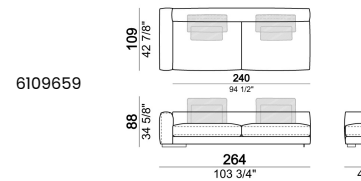

## Corner sofa LARGE

Right or left unit SLIM

Right or left unit LARGE

Right or left corner unit

**Unit SLIM with right or left pouf**

**Unit LARGE with right or left pouf**

**Right or left corner unit with right or left pouf.**

**Central unit**

**Central unit with right or left pouf**

**Unit SLIM with right or left back.**

**Unit LARGE with right or left back.**

**Central unit with right or left back.**

**Chaise-longue SLIM with right or left short arm.**

**Composition "G" (central unit 142 cm with left back + right unit LARGE 283 cm with left back, 4 back cushions Atlas + small table Noth 85x86 h. 35 cm moka oak/sucupira, varnished metal structure).**

**Composition "L"** (left unit SLIM 232 cm + unit LARGE 283 cm with left back, 3 back cushions Atlas, 2 back cushions 70x50 cm, 2 back cushions 55x40 cm).

**Composition "M"** (unit SLIM 268 cm with right back + central unit 210 cm with right pouf, 3 back cushions 70x50 cm, 3 back cushions 55x40 cm, small table Aka 103,5x84 h. 18 cm moka oak/sucupira, varnished metal structure).