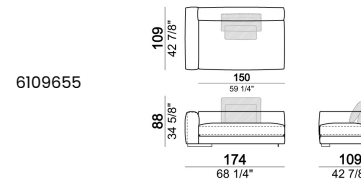

## Corner sofa SLIM

## Corner sofa LARGE

Right or left unit SLIM

Right or left unit LARGE

Right or left corner unit

**Unit SLIM with right or left pouf**

**Unit LARGE with right or left pouf**

**Right or left corner unit with right or left pouf.**

**Central unit**

**Central unit with right or left pouf**

**Unit SLIM with right or left back.**

**Unit LARGE with right or left back.**

**Central unit with right or left back.**

**Chaise-longue SLIM with right or left short arm.**