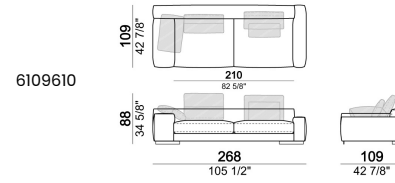

Sofa COMBO (1 arm SLIM and 1 arm LARGE) - ATTENTION: the indication right or left refers to the SLIM arm