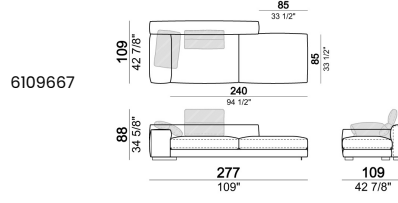

## Corner sofa LARGE

Right or left unit SLIM

Right or left unit LARGE

Right or left corner unit

**Unit SLIM with right or left pouf**

**Unit LARGE with right or left pouf**

**Right or left corner unit with right or left pouf.**

**Central unit**

**Central unit with right or left pouf**

**Unit SLIM with right or left back.**

**Unit LARGE with right or left back.**

**Central unit with right or left back.**

**Chaise-longue SLIM with right or left short arm.**

**Composition "G" (central unit 142 cm with left back + right unit LARGE 283 cm with left back, 4 back cushions Atlas + small table Noth 85x86 h. 35 cm moka oak/sucupira, varnished metal structure).**

**Composition "L"** (left unit SLIM 232 cm + unit LARGE 283 cm with left back, 3 back cushions Atlas, 2 back cushions 70x50 cm, 2 back cushions 55x40 cm).

**Composition "M"** (unit SLIM 268 cm with right back + central unit 210 cm with right pouf, 3 back cushions 70x50 cm, 3 back cushions 55x40 cm, small table Aka 103,5x84 h. 18 cm moka oak/sucupira, varnished metal structure).