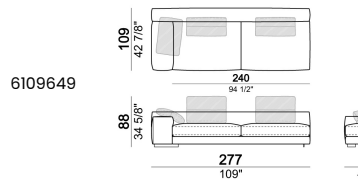

**SPRINGING:** elastic belts.

**BACK SUPPORT:** metal structure with elastic belts, covered with coupled synthetic lining 6mm.

**SEAT HEIGHT:** 41 cm

**ARM HEIGHT:** 53 cm (LARGE) 47 cm (SLIM).

**FEET:** metal, finishes black nickel or varnished micaceous brown or oxy grey, h.5 cm.

## Corner sofa SLIM

## Corner sofa LARGE

Right or left unit SLIM

Right or left unit LARGE

Right or left corner unit

**Unit SLIM with right or left pouf**

**Unit LARGE with right or left pouf**

**Right or left corner unit with right or left pouf.**

**Composition "L"** (left unit SLIM 232 cm + unit LARGE 283 cm with left back, 3 back cushions Atlas, 2 back cushions 70x50 cm, 2 back cushions 55x40 cm).

**Composition "M"** (unit SLIM 268 cm with right back + central unit 210 cm with right pouf, 3 back cushions 70x50 cm, 3 back cushions 55x40 cm, small table Aka 103,5x84 h. 18 cm moka oak/sucupira, varnished metal structure).