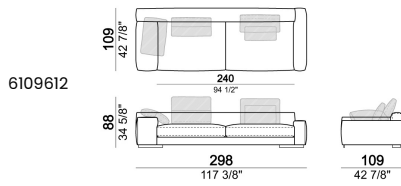

Sofa COMBO (1 arm SLIM and 1 arm LARGE)