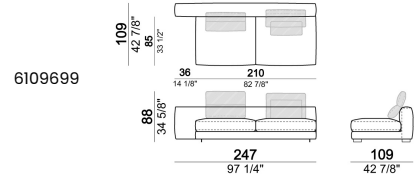

## Corner sofa LARGE

Right or left unit SLIM

Right or left unit LARGE

Right or left corner unit

**Unit SLIM with right or left pouf**

**Unit LARGE with right or left pouf**

**Right or left corner unit with right or left pouf.**

**Central unit**

**Central unit with right or left pouf**

**Unit SLIM with right or left back.**

**Unit LARGE with right or left back.**

**Central unit with right or left back.**

**Chaise-longue SLIM with right or left short arm.**

**Composition "L"** (left unit SLIM 232 cm + unit LARGE 283 cm with left back, 3 back cushions Atlas, 2 back cushions 70x50 cm, 2 back cushions 55x40 cm).

**Composition "M"** (unit SLIM 268 cm with right back + central unit 210 cm with right pouf, 3 back cushions 70x50 cm, 3 back cushions 55x40 cm, small table Aka 103,5x84 h. 18 cm moka oak/sucupira, varnished metal structure).