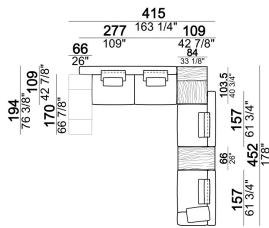

**Composition "C" (left unit SLIM 232 cm + chaise longue LARGE 167x194 cm with right short arm, 2 back cushions Atlas, 2 back cushions 70x50 cm, 2 back cushions 55x40 cm).**

**Composition "D" (left unit LARGE 187 cm + chaise longue SLIM 152x194 cm with right short arm, 2 back cushions Atlas, 1 back cushion 70x50 cm, 1 back cushion 55x40 cm + small table Noth 103x66 h. 35 cm moka oak/sucupira, varnished metal structure).**

**Composition "F" (right corner sofa LARGE 300 cm + central unit 240 cm with right pouf, 2 back cushions Atlas, 2 back cushions 70x50 cm, 2 back cushions 55x40 cm + small table Noth 83x41 h. 35 cm moka oak/sucupira, varnished metal structure).**

**Composition "G" (central unit 142 cm with left back + right unit LARGE 283 cm with left back, 4 back cushions Atlas + small table Noth 85x86 h. 35 cm moka oak/sucupira, varnished metal structure).**

**Composition "H"** (central unit 277 cm with left back + central unit 157 cm with left back + right unit LARGE 157 cm, 3 back cushions Atlas, 2 back cushions 70x50 cm, 2 back cushions 55x40 cm + small table Noth 103x66 h. 35 cm moka oak/sucupira, varnished metal structure + small table Aka 103,5x84 h. 18 cm moka oak/sucupira, varnished metal structure).