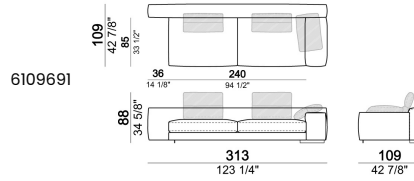

## Corner sofa LARGE

Right or left unit SLIM

Right or left unit LARGE

Right or left corner unit

**Unit SLIM with right or left pouf**

**Unit LARGE with right or left pouf**

**Right or left corner unit with right or left pouf.**

**Central unit**

**Central unit with right or left pouf**

**Unit SLIM with right or left back.**

**Unit LARGE with right or left back.**

**Central unit with right or left back.**

**Chaise-longue SLIM with right or left short arm.**

**Composition "L"** (left unit SLIM 232 cm + unit LARGE 283 cm with left back, 3 back cushions Atlas, 2 back cushions 70x50 cm, 2 back cushions 55x40 cm).

**Composition "M"** (unit SLIM 268 cm with right back + central unit 210 cm with right pouf, 3 back cushions 70x50 cm, 3 back cushions 55x40 cm, small table Aka 103,5x84 h. 18 cm moka oak/sucupira, varnished metal structure).

**Composition "P"** (unit LARGE 283 cm with right back + central unit 142 cm with right back + unit SLIM 163 cm with left back, 4 back cushions Atlas, 1 back cushion 70x50 cm, 1 back cushion 55x40 cm + small table Aka 103,5x84 h.18 cm moka oak/sucupira, varnished metal structure).