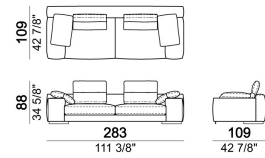

**Central unit**

**Central unit with right or left pouf**

**Unit SLIM with right or left back.**

**Unit LARGE with right or left back.**

**Central unit with right or left back.**

**Chaise-longue SLIM with right or left short arm.**

**Chaise-longue LARGE with right or left short arm.**

**Dormeuse**

**Pouf**

**Back support with piping for back cushion**

**Back cushion**

**Back cushion with piping**

7109665

**Sofa COMBO including back cushions: 2 back cushions Atlas, 1 back cushion 70x50 cm, 1 back cushion 55x40 cm.**

atlasA2

**Sofa LARGE including 4 back cushions Atlas.**

atlasA1

**Composition "A" (left unit LARGE 187 cm + chaise-longue LARGE 167x194 cm with right short arm, 4 back cushions Atlas).**

**Composition "B" (central unit 187 cm with left back + chaise longue LARGE 167x194 cm with right short arm, 2 back cushions Atlas, 1 back cushion 70x50 cm, 1 back cushion 55x40 cm + small table Noth 83x41 h. 35 cm moka oak/sucupira, varnished metal structure).**

**Composition "C" (left unit SLIM 232 cm + chaise longue LARGE 167x194 cm with right short arm, 2 back cushions Atlas, 2 back cushions 70x50 cm, 2 back cushions 55x40 cm).**

**Composition "D" (left unit LARGE 187 cm + chaise longue SLIM 152x194 cm with right short arm, 2 back cushions Atlas, 1 back cushion 70x50 cm, 1 back cushion 55x40 cm + small table Noth 103x66 h. 35 cm moka oak/sucupira, varnished metal structure).**