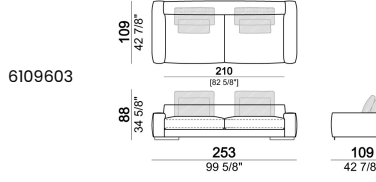

Sofa SLIM

Sofa LARGE

Sofa COMBO (1 arm SLIM and 1 arm LARGE) - ATTENTION: the indication right or left refers to the SLIM arm

Sofa COMBO (1 arm SLIM and 1 arm LARGE)

Corner sofa SLIM

Corner sofa LARGE