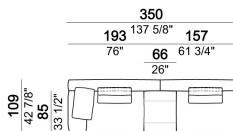

**Composition "G" (central unit 142 cm with left back + right unit LARGE 283 cm with left back, 4 back cushions Atlas + small table Noth 85x86 h. 35 cm moka oak/sucupira, varnished metal structure).**

**Composition "H"** (central unit 277 cm with left back + central unit 157 cm with left back + right unit LARGE 157 cm, 3 back cushions Atlas, 2 back cushions 70x50 cm, 2 back cushions 55x40 cm + small table Noth 103x66 h. 35 cm moka oak/sucupira, varnished metal structure + small table Aka 103,5x84 h. 18 cm moka oak/sucupira, varnished metal structure).

**Composition "L"** (left unit SLIM 232 cm + unit LARGE 283 cm with left back, 3 back cushions Atlas, 2 back cushions 70x50 cm, 2 back cushions 55x40 cm).

**Composition "M"** (unit SLIM 268 cm with right back + central unit 210 cm with right pouf, 3 back cushions 70x50 cm, 3 back cushions 55x40 cm, small table Aka 103,5x84 h. 18 cm moka oak/sucupira, varnished metal structure).

**Composition "N"** (unit LARGE 193 cm with right back + central unit 157 cm with left back, 3 back cushions Atlas)

**Composition "O"** (unit LARGE 223 cm with right back + central unit 210 cm with right pouf, 2 back cushions Atlas, 1 back cushion 70x50 cm, 1 back cushion 55x40 cm, small table Aka 103,5x84 h. 18 cm moka oak/sucupira, varnished metal structure).