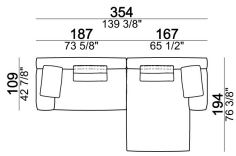

atlasA2

**Sofa LARGE including 4 back cushions Atlas.**

atlasA1

**Composition "A" (left unit LARGE 187 cm + chaise-longue LARGE 167x194 cm with right short arm, 4 back cushions Atlas).**

**Composition "B" (central unit 187 cm with left back + chaise longue LARGE 167x194 cm with right short arm, 2 back cushions Atlas, 1 back cushion 70x50 cm, 1 back cushion 55x40 cm + small table Noth 83x41 h. 35 cm moka oak/sucupira, varnished metal structure).**

**Composition "C" (left unit SLIM 232 cm + chaise longue LARGE 167x194 cm with right short arm, 2 back cushions Atlas, 2 back cushions 70x50 cm, 2 back cushions 55x40 cm).**

**Composition "D" (left unit LARGE 187 cm + chaise longue SLIM 152x194 cm with right short arm, 2 back cushions Atlas, 1 back cushion 70x50 cm, 1 back cushion 55x40 cm + small table Noth 103x66 h. 35 cm moka oak/sucupira, varnished metal structure).**

**Composition "G" (central unit 142 cm with left back + right unit LARGE 283 cm with left back, 4 back cushions Atlas + small table Noth 85x86 h. 35 cm moka oak/sucupira, varnished metal structure).**

**Composition "L"** (left unit SLIM 232 cm + unit LARGE 283 cm with left back, 3 back cushions Atlas, 2 back cushions 70x50 cm, 2 back cushions 55x40 cm).

**Composition "M"** (unit SLIM 268 cm with right back + central unit 210 cm with right pouf, 3 back cushions 70x50 cm, 3 back cushions 55x40 cm, small table Aka 103,5x84 h. 18 cm moka oak/sucupira, varnished metal structure).