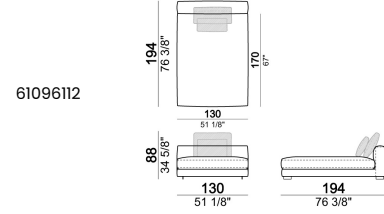

Chaise-longue SLIM with right or left short arm.

Chaise-longue LARGE with right or left short arm.

Dormeuse

Pouf

Back support with piping for back cushion

Back cushion