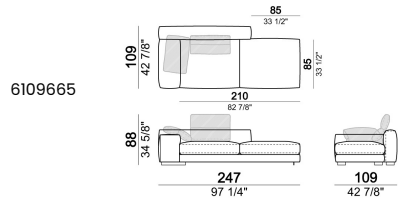

## Corner sofa LARGE

Right or left unit SLIM

Right or left unit LARGE

Right or left corner unit

**Unit SLIM with right or left pouf**

**Unit LARGE with right or left pouf**

**Right or left corner unit with right or left pouf.**

**Central unit**

**Central unit with right or left pouf**

**Unit SLIM with right or left back.**

**Unit LARGE with right or left back.**

**Central unit with right or left back.**

**Chaise-longue SLIM with right or left short arm.**

**Composition "G" (central unit 142 cm with left back + right unit LARGE 283 cm with left back, 4 back cushions Atlas + small table Noth 85x86 h. 35 cm moka oak/sucupira, varnished metal structure).**

**Composition "L"** (left unit SLIM 232 cm + unit LARGE 283 cm with left back, 3 back cushions Atlas, 2 back cushions 70x50 cm, 2 back cushions 55x40 cm).

**Composition "M"** (unit SLIM 268 cm with right back + central unit 210 cm with right pouf, 3 back cushions 70x50 cm, 3 back cushions 55x40 cm, small table Aka 103,5x84 h. 18 cm moka oak/sucupira, varnished metal structure).