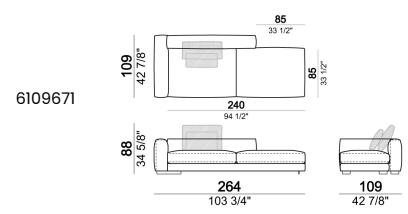

## Corner sofa LARGE

Right or left unit SLIM

Right or left unit LARGE

Right or left corner unit

**Unit SLIM with right or left pouf**

**Unit LARGE with right or left pouf**

**Right or left corner unit with right or left pouf.**

**Central unit**

**Central unit with right or left pouf**

**Unit SLIM with right or left back.**

**Unit LARGE with right or left back.**

**Central unit with right or left back.**

**Chaise-longue SLIM with right or left short arm.**

**Composition "G" (central unit 142 cm with left back + right unit LARGE 283 cm with left back, 4 back cushions Atlas + small table Noth 85x86 h. 35 cm moka oak/sucupira, varnished metal structure).**

**Composition "L"** (left unit SLIM 232 cm + unit LARGE 283 cm with left back, 3 back cushions Atlas, 2 back cushions 70x50 cm, 2 back cushions 55x40 cm).

**Composition "M"** (unit SLIM 268 cm with right back + central unit 210 cm with right pouf, 3 back cushions 70x50 cm, 3 back cushions 55x40 cm, small table Aka 103,5x84 h. 18 cm moka oak/sucupira, varnished metal structure).