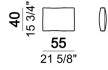

**Central unit**

**Central unit with right or left pouf**

**Unit SLIM with right or left back.**

**Unit LARGE with right or left back.**

**Central unit with right or left back.**

**Chaise-longue SLIM with right or left short arm.**

**Chaise-longue LARGE with right or left short arm.**

**Dormeuse**

**Pouf**

**Back support with piping for back cushion**

**Back cushion**

**Back cushion with piping**

7109665

**Sofa COMBO including back cushions: 2 back cushions Atlas, 1 back cushion 70x50 cm, 1 back cushion 55x40 cm.**