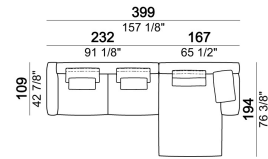

atlasA2

**Sofa LARGE including 4 back cushions Atlas.**

atlasA1

**Composition "A" (left unit LARGE 187 cm + chaise-longue LARGE 167x194 cm with right short arm, 4 back cushions Atlas).**

**Composition "B" (central unit 187 cm with left back + chaise longue LARGE 167x194 cm with right short arm, 2 back cushions Atlas, 1 back cushion 70x50 cm, 1 back cushion 55x40 cm + small table Noth 83x41 h. 35 cm moka oak/sucupira, varnished metal structure).**

**Composition "C" (left unit SLIM 232 cm + chaise longue LARGE 167x194 cm with right short arm, 2 back cushions Atlas, 2 back cushions 70x50 cm, 2 back cushions 55x40 cm).**

**Composition "D" (left unit LARGE 187 cm + chaise longue SLIM 152x194 cm with right short arm, 2 back cushions Atlas, 1 back cushion 70x50 cm, 1 back cushion 55x40 cm + small table Noth 103x66 h. 35 cm moka oak/sucupira, varnished metal structure).**

**Composition "G" (central unit 142 cm with left back + right unit LARGE 283 cm with left back, 4 back cushions Atlas + small table Noth 85x86 h. 35 cm moka oak/sucupira, varnished metal structure).**

**Composition "H"** (central unit 277 cm with left back + central unit 157 cm with left back + right unit LARGE 157 cm, 3 back cushions Atlas, 2 back cushions 70x50 cm, 2 back cushions 55x40 cm + small table Noth 103x66 h. 35 cm moka oak/sucupira, varnished metal structure + small table Aka 103,5x84 h. 18 cm moka oak/sucupira, varnished metal structure).