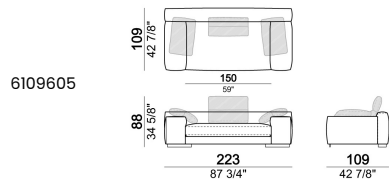

Sofa SLIM

Sofa LARGE

Sofa COMBO (1 arm SLIM and 1 arm LARGE) - ATTENTION: the indication right or left refers to the SLIM arm

Sofa COMBO (1 arm SLIM and 1 arm LARGE)

Corner sofa SLIM

Corner sofa LARGE