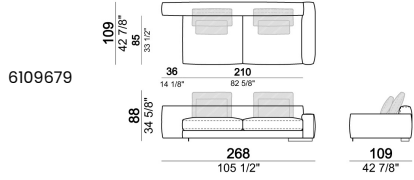

## Corner sofa LARGE

Right or left unit SLIM

Right or left unit LARGE

Right or left corner unit

**Unit SLIM with right or left pouf**

**Unit LARGE with right or left pouf**

**Right or left corner unit with right or left pouf.**

**Central unit**

**Central unit with right or left pouf**

**Unit SLIM with right or left back.**

**Unit LARGE with right or left back.**

**Central unit with right or left back.**

**Chaise-longue SLIM with right or left short arm.**

**Composition "G" (central unit 142 cm with left back + right unit LARGE 283 cm with left back, 4 back cushions Atlas + small table Noth 85x86 h. 35 cm moka oak/sucupira, varnished metal structure).**

**Composition "L"** (left unit SLIM 232 cm + unit LARGE 283 cm with left back, 3 back cushions Atlas, 2 back cushions 70x50 cm, 2 back cushions 55x40 cm).

**Composition "M"** (unit SLIM 268 cm with right back + central unit 210 cm with right pouf, 3 back cushions 70x50 cm, 3 back cushions 55x40 cm, small table Aka 103,5x84 h. 18 cm moka oak/sucupira, varnished metal structure).