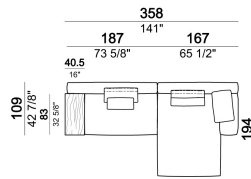

atlasA2

**Sofa LARGE including 4 back cushions Atlas.**

atlasA1

**Composition "A" (left unit LARGE 187 cm + chaise-longue LARGE 167x194 cm with right short arm, 4 back cushions Atlas).**

**Composition "B" (central unit 187 cm with left back + chaise longue LARGE 167x194 cm with right short arm, 2 back cushions Atlas, 1 back cushion 70x50 cm, 1 back cushion 55x40 cm + small table Noth 83x41 h. 35 cm moka oak/sucupira, varnished metal structure).**

**Composition "C" (left unit SLIM 232 cm + chaise longue LARGE 167x194 cm with right short arm, 2 back cushions Atlas, 2 back cushions 70x50 cm, 2 back cushions 55x40 cm).**

**Composition "D" (left unit LARGE 187 cm + chaise longue SLIM 152x194 cm with right short arm, 2 back cushions Atlas, 1 back cushion 70x50 cm, 1 back cushion 55x40 cm + small table Noth 103x66 h. 35 cm moka oak/sucupira, varnished metal structure).**

**Composition "G" (central unit 142 cm with left back + right unit LARGE 283 cm with left back, 4 back cushions Atlas + small table Noth 85x86 h. 35 cm moka oak/sucupira, varnished metal structure).**

**Composition "H"** (central unit 277 cm with left back + central unit 157 cm with left back + right unit LARGE 157 cm, 3 back cushions Atlas, 2 back cushions 70x50 cm, 2 back cushions 55x40 cm + small table Noth 103x66 h. 35 cm moka oak/sucupira, varnished metal structure + small table Aka 103,5x84 h. 18 cm moka oak/sucupira, varnished metal structure).