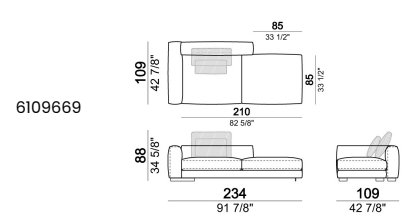

## Corner sofa LARGE

Right or left unit SLIM

Right or left unit LARGE

Right or left corner unit

**Unit SLIM with right or left pouf**

**Unit LARGE with right or left pouf**

**Right or left corner unit with right or left pouf.**

**Central unit**

**Central unit with right or left pouf**

**Unit SLIM with right or left back.**

**Unit LARGE with right or left back.**

**Central unit with right or left back.**

**Chaise-longue SLIM with right or left short arm.**

**Composition "G" (central unit 142 cm with left back + right unit LARGE 283 cm with left back, 4 back cushions Atlas + small table Noth 85x86 h. 35 cm moka oak/sucupira, varnished metal structure).**

**Composition "L"** (left unit SLIM 232 cm + unit LARGE 283 cm with left back, 3 back cushions Atlas, 2 back cushions 70x50 cm, 2 back cushions 55x40 cm).

**Composition "M"** (unit SLIM 268 cm with right back + central unit 210 cm with right pouf, 3 back cushions 70x50 cm, 3 back cushions 55x40 cm, small table Aka 103,5x84 h. 18 cm moka oak/sucupira, varnished metal structure).