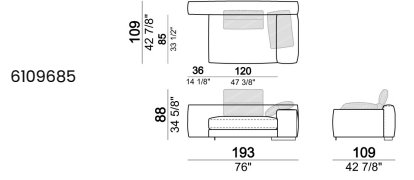

## Corner sofa LARGE

Right or left unit SLIM

Right or left unit LARGE

Right or left corner unit

**Unit SLIM with right or left pouf**

**Unit LARGE with right or left pouf**

**Right or left corner unit with right or left pouf.**

**Central unit**

**Central unit with right or left pouf**

**Unit SLIM with right or left back.**

**Unit LARGE with right or left back.**

**Central unit with right or left back.**

**Chaise-longue SLIM with right or left short arm.**