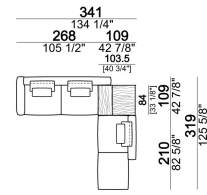

**Composition "C" (left unit SLIM 232 cm + chaise longue LARGE 167x194 cm with right short arm, 2 back cushions Atlas, 2 back cushions 70x50 cm, 2 back cushions 55x40 cm).**

**Composition "D" (left unit LARGE 187 cm + chaise longue SLIM 152x194 cm with right short arm, 2 back cushions Atlas, 1 back cushion 70x50 cm, 1 back cushion 55x40 cm + small table Noth 103x66 h. 35 cm moka oak/sucupira, varnished metal structure).**

**Composition "G" (central unit 142 cm with left back + right unit LARGE 283 cm with left back, 4 back cushions Atlas + small table Noth 85x86 h. 35 cm moka oak/sucupira, varnished metal structure).**

**Composition "H"** (central unit 277 cm with left back + central unit 157 cm with left back + right unit LARGE 157 cm, 3 back cushions Atlas, 2 back cushions 70x50 cm, 2 back cushions 55x40 cm + small table Noth 103x66 h. 35 cm moka oak/sucupira, varnished metal structure + small table Aka 103,5x84 h. 18 cm moka oak/sucupira, varnished metal structure).

**Composition "L"** (left unit SLIM 232 cm + unit LARGE 283 cm with left back, 3 back cushions Atlas, 2 back cushions 70x50 cm, 2 back cushions 55x40 cm).

**Composition "M"** (unit SLIM 268 cm with right back + central unit 210 cm with right pouf, 3 back cushions 70x50 cm, 3 back cushions 55x40 cm, small table Aka 103,5x84 h. 18 cm moka oak/sucupira, varnished metal structure).