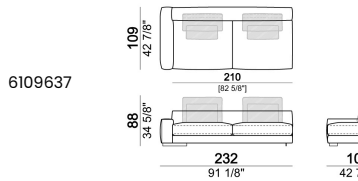

Right or left unit SLIM