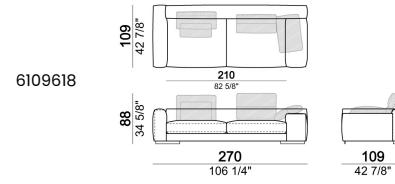

Corner sofa LARGE