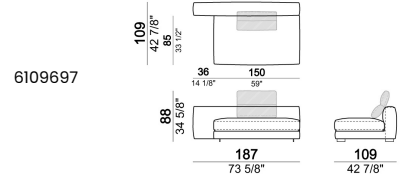

## Corner sofa LARGE

Right or left unit SLIM

Right or left unit LARGE

Right or left corner unit

**Unit SLIM with right or left pouf**

**Unit LARGE with right or left pouf**

**Right or left corner unit with right or left pouf.**

**Central unit**

**Central unit with right or left pouf**

**Unit SLIM with right or left back.**

**Unit LARGE with right or left back.**

**Central unit with right or left back.**

**Chaise-longue SLIM with right or left short arm.**