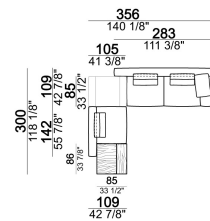

atlasA2

**Sofa LARGE including 4 back cushions Atlas.**

atlasA1

**Composition "A" (left unit LARGE 187 cm + chaise-longue LARGE 167x194 cm with right short arm, 4 back cushions Atlas).**

**Composition "B" (central unit 187 cm with left back + chaise longue LARGE 167x194 cm with right short arm, 2 back cushions Atlas, 1 back cushion 70x50 cm, 1 back cushion 55x40 cm + small table Noth 83x41 h. 35 cm moka oak/sucupira, varnished metal structure).**

**Composition "C" (left unit SLIM 232 cm + chaise longue LARGE 167x194 cm with right short arm, 2 back cushions Atlas, 2 back cushions 70x50 cm, 2 back cushions 55x40 cm).**

**Composition "D" (left unit LARGE 187 cm + chaise longue SLIM 152x194 cm with right short arm, 2 back cushions Atlas, 1 back cushion 70x50 cm, 1 back cushion 55x40 cm + small table Noth 103x66 h. 35 cm moka oak/sucupira, varnished metal structure).**

**Composition "G" (central unit 142 cm with left back + right unit LARGE 283 cm with left back, 4 back cushions Atlas + small table Noth 85x86 h. 35 cm moka oak/sucupira, varnished metal structure).**

**Composition "H"** (central unit 277 cm with left back + central unit 157 cm with left back + right unit LARGE 157 cm, 3 back cushions Atlas, 2 back cushions 70x50 cm, 2 back cushions 55x40 cm + small table Noth 103x66 h. 35 cm moka oak/sucupira, varnished metal structure + small table Aka 103,5x84 h. 18 cm moka oak/sucupira, varnished metal structure).