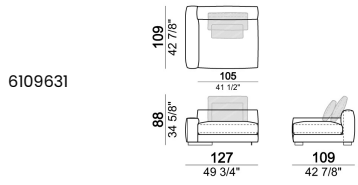

Right or left unit SLIM