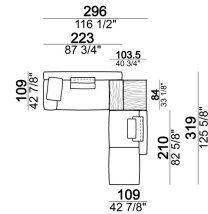

**Composition "G" (central unit 142 cm with left back + right unit LARGE 283 cm with left back, 4 back cushions Atlas + small table Noth 85x86 h. 35 cm moka oak/sucupira, varnished metal structure).**

**Composition "H"** (central unit 277 cm with left back + central unit 157 cm with left back + right unit LARGE 157 cm, 3 back cushions Atlas, 2 back cushions 70x50 cm, 2 back cushions 55x40 cm + small table Noth 103x66 h. 35 cm moka oak/sucupira, varnished metal structure + small table Aka 103,5x84 h. 18 cm moka oak/sucupira, varnished metal structure).

**Composition "L"** (left unit SLIM 232 cm + unit LARGE 283 cm with left back, 3 back cushions Atlas, 2 back cushions 70x50 cm, 2 back cushions 55x40 cm).

**Composition "M"** (unit SLIM 268 cm with right back + central unit 210 cm with right pouf, 3 back cushions 70x50 cm, 3 back cushions 55x40 cm, small table Aka 103,5x84 h. 18 cm moka oak/sucupira, varnished metal structure).

**Composition "N"** (unit LARGE 193 cm with right back + central unit 157 cm with left back, 3 back cushions Atlas)

**Composition "O"** (unit LARGE 223 cm with right back + central unit 210 cm with right pouf, 2 back cushions Atlas, 1 back cushion 70x50 cm, 1 back cushion 55x40 cm, small table Aka 103,5x84 h. 18 cm moka oak/sucupira, varnished metal structure).