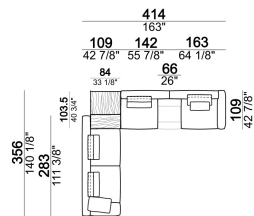

Composition "P" (unit LARGE 283 cm with right back + central unit 142 cm with right back + unit SLIM 163 cm with left back, 4 back cushions Atlas, 1 back cushion 70x50 cm, 1 back cushion 55x40 cm + small table Aka 103,5x84 h.18 cm moka oak/sucupira, varnished metal structure).