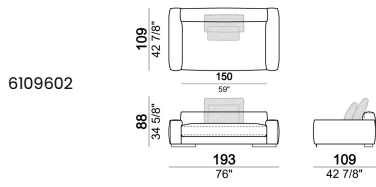

Sofa SLIM

Sofa LARGE

Sofa COMBO (1 arm SLIM and 1 arm LARGE) - ATTENTION: the indication right or left refers to the SLIM arm

Sofa COMBO (1 arm SLIM and 1 arm LARGE)

Corner sofa SLIM

Corner sofa LARGE