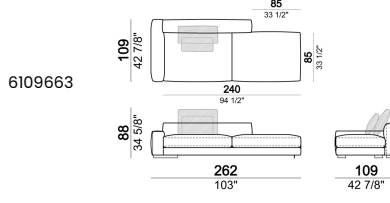

## Corner sofa LARGE

Right or left unit SLIM

Right or left unit LARGE

Right or left corner unit

**Unit SLIM with right or left pouf**

**Unit LARGE with right or left pouf**

**Right or left corner unit with right or left pouf.**

**Central unit**

**Central unit with right or left pouf**

**Unit SLIM with right or left back.**

**Unit LARGE with right or left back.**

**Central unit with right or left back.**

**Chaise-longue SLIM with right or left short arm.**

**Composition "G" (central unit 142 cm with left back + right unit LARGE 283 cm with left back, 4 back cushions Atlas + small table Noth 85x86 h. 35 cm moka oak/sucupira, varnished metal structure).**

**Composition "L"** (left unit SLIM 232 cm + unit LARGE 283 cm with left back, 3 back cushions Atlas, 2 back cushions 70x50 cm, 2 back cushions 55x40 cm).

**Composition "M"** (unit SLIM 268 cm with right back + central unit 210 cm with right pouf, 3 back cushions 70x50 cm, 3 back cushions 55x40 cm, small table Aka 103,5x84 h. 18 cm moka oak/sucupira, varnished metal structure).