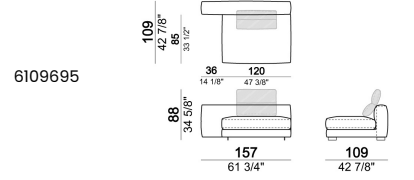

## Corner sofa LARGE

Right or left unit SLIM

Right or left unit LARGE

Right or left corner unit

**Unit SLIM with right or left pouf**

**Unit LARGE with right or left pouf**

**Right or left corner unit with right or left pouf.**

**Central unit**

**Central unit with right or left pouf**

**Unit SLIM with right or left back.**

**Unit LARGE with right or left back.**

**Central unit with right or left back.**

**Chaise-longue SLIM with right or left short arm.**