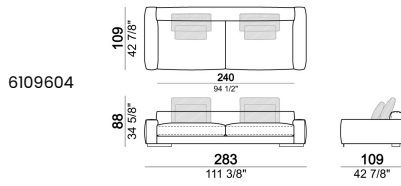

Sofa SLIM

Sofa LARGE

Sofa COMBO (1 arm SLIM and 1 arm LARGE) - ATTENTION: the indication right or left refers to the SLIM arm

Sofa COMBO (1 arm SLIM and 1 arm LARGE)

Corner sofa SLIM

Corner sofa LARGE