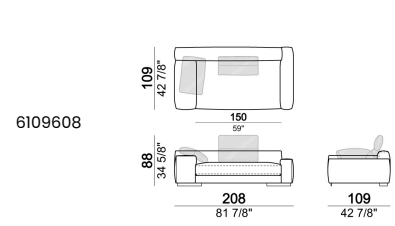

Sofa COMBO (1 arm SLIM and 1 arm LARGE) - ATTENTION: the indication right or left refers to the SLIM arm