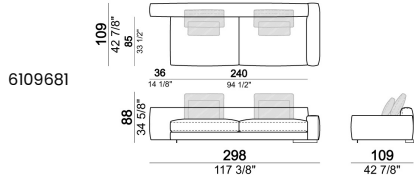

## Corner sofa LARGE

Right or left unit SLIM

Right or left unit LARGE

Right or left corner unit

**Unit SLIM with right or left pouf**

**Unit LARGE with right or left pouf**

**Right or left corner unit with right or left pouf.**

**Central unit**

**Central unit with right or left pouf**

**Unit SLIM with right or left back.**

**Unit LARGE with right or left back.**

**Central unit with right or left back.**

**Chaise-longue SLIM with right or left short arm.**

**Composition "L"** (left unit SLIM 232 cm + unit LARGE 283 cm with left back, 3 back cushions Atlas, 2 back cushions 70x50 cm, 2 back cushions 55x40 cm).

**Composition "M"** (unit SLIM 268 cm with right back + central unit 210 cm with right pouf, 3 back cushions 70x50 cm, 3 back cushions 55x40 cm, small table Aka 103,5x84 h. 18 cm moka oak/sucupira, varnished metal structure).

**Composition "P"** (unit LARGE 283 cm with right back + central unit 142 cm with right back + unit SLIM 163 cm with left back, 4 back cushions Atlas, 1 back cushion 70x50 cm, 1 back cushion 55x40 cm + small table Aka 103,5x84 h.18 cm moka oak/sucupira, varnished metal structure).