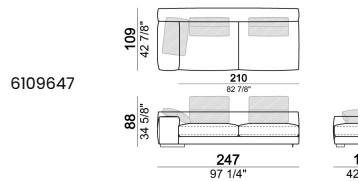

## Corner sofa SLIM

## Corner sofa LARGE

Right or left unit SLIM

Right or left unit LARGE

Right or left corner unit

**Unit SLIM with right or left pouf**

**Unit LARGE with right or left pouf**

**Right or left corner unit with right or left pouf.**

**Composition "L"** (left unit SLIM 232 cm + unit LARGE 283 cm with left back, 3 back cushions Atlas, 2 back cushions 70x50 cm, 2 back cushions 55x40 cm).

**Composition "M"** (unit SLIM 268 cm with right back + central unit 210 cm with right pouf, 3 back cushions 70x50 cm, 3 back cushions 55x40 cm, small table Aka 103,5x84 h. 18 cm moka oak/sucupira, varnished metal structure).