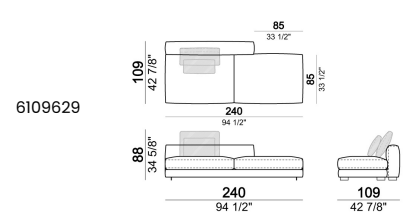

## Corner sofa LARGE

Right or left unit SLIM

Right or left unit LARGE

Right or left corner unit

**Unit SLIM with right or left pouf**

**Unit LARGE with right or left pouf**

**Right or left corner unit with right or left pouf.**

**Central unit**

**Central unit with right or left pouf**

**Unit SLIM with right or left back.**

**Unit LARGE with right or left back.**

**Central unit with right or left back.**

**Chaise-longue SLIM with right or left short arm.**

**Composition "G" (central unit 142 cm with left back + right unit LARGE 283 cm with left back, 4 back cushions Atlas + small table Noth 85x86 h. 35 cm moka oak/sucupira, varnished metal structure).**

**Composition "L"** (left unit SLIM 232 cm + unit LARGE 283 cm with left back, 3 back cushions Atlas, 2 back cushions 70x50 cm, 2 back cushions 55x40 cm).

**Composition "M"** (unit SLIM 268 cm with right back + central unit 210 cm with right pouf, 3 back cushions 70x50 cm, 3 back cushions 55x40 cm, small table Aka 103,5x84 h. 18 cm moka oak/sucupira, varnished metal structure).