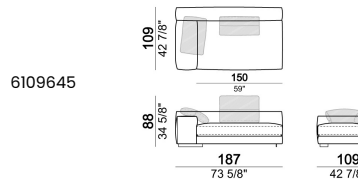

## Corner sofa SLIM

## Corner sofa LARGE

Right or left unit SLIM

Right or left unit LARGE

Right or left corner unit

**Unit SLIM with right or left pouf**

**Unit LARGE with right or left pouf**

**Right or left corner unit with right or left pouf.**

**Composition "L"** (left unit SLIM 232 cm + unit LARGE 283 cm with left back, 3 back cushions Atlas, 2 back cushions 70x50 cm, 2 back cushions 55x40 cm).

**Composition "M"** (unit SLIM 268 cm with right back + central unit 210 cm with right pouf, 3 back cushions 70x50 cm, 3 back cushions 55x40 cm, small table Aka 103,5x84 h. 18 cm moka oak/sucupira, varnished metal structure).