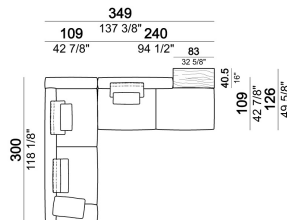

atlasA2

**Sofa LARGE including 4 back cushions Atlas.**

atlasA1

**Composition "A" (left unit LARGE 187 cm + chaise-longue LARGE 167x194 cm with right short arm, 4 back cushions Atlas).**

**Composition "B" (central unit 187 cm with left back + chaise longue LARGE 167x194 cm with right short arm, 2 back cushions Atlas, 1 back cushion 70x50 cm, 1 back cushion 55x40 cm + small table Noth 83x41 h. 35 cm moka oak/sucupira, varnished metal structure).**

**Composition "C" (left unit SLIM 232 cm + chaise longue LARGE 167x194 cm with right short arm, 2 back cushions Atlas, 2 back cushions 70x50 cm, 2 back cushions 55x40 cm).**

**Composition "D" (left unit LARGE 187 cm + chaise longue SLIM 152x194 cm with right short arm, 2 back cushions Atlas, 1 back cushion 70x50 cm, 1 back cushion 55x40 cm + small table Noth 103x66 h. 35 cm moka oak/sucupira, varnished metal structure).**

**Composition "G" (central unit 142 cm with left back + right unit LARGE 283 cm with left back, 4 back cushions Atlas + small table Noth 85x86 h. 35 cm moka oak/sucupira, varnished metal structure).**

**Composition "H"** (central unit 277 cm with left back + central unit 157 cm with left back + right unit LARGE 157 cm, 3 back cushions Atlas, 2 back cushions 70x50 cm, 2 back cushions 55x40 cm + small table Noth 103x66 h. 35 cm moka oak/sucupira, varnished metal structure + small table Aka 103,5x84 h. 18 cm moka oak/sucupira, varnished metal structure).