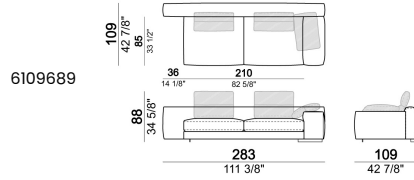

## Corner sofa LARGE

Right or left unit SLIM

Right or left unit LARGE

Right or left corner unit

**Unit SLIM with right or left pouf**

**Unit LARGE with right or left pouf**

**Right or left corner unit with right or left pouf.**

**Central unit**

**Central unit with right or left pouf**

**Unit SLIM with right or left back.**

**Unit LARGE with right or left back.**

**Central unit with right or left back.**

**Chaise-longue SLIM with right or left short arm.**

**Composition "G" (central unit 142 cm with left back + right unit LARGE 283 cm with left back, 4 back cushions Atlas + small table Noth 85x86 h. 35 cm moka oak/sucupira, varnished metal structure).**

**Composition "L"** (left unit SLIM 232 cm + unit LARGE 283 cm with left back, 3 back cushions Atlas, 2 back cushions 70x50 cm, 2 back cushions 55x40 cm).

**Composition "M"** (unit SLIM 268 cm with right back + central unit 210 cm with right pouf, 3 back cushions 70x50 cm, 3 back cushions 55x40 cm, small table Aka 103,5x84 h. 18 cm moka oak/sucupira, varnished metal structure).