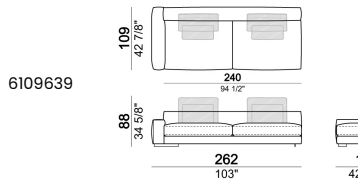

Right or left unit SLIM