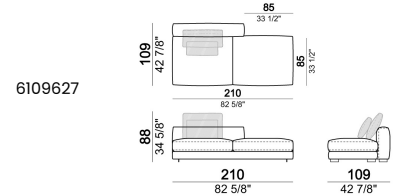

## Corner sofa LARGE

Right or left unit SLIM

Right or left unit LARGE

Right or left corner unit

**Unit SLIM with right or left pouf**

**Unit LARGE with right or left pouf**

**Right or left corner unit with right or left pouf.**

**Central unit**

**Central unit with right or left pouf**

**Unit SLIM with right or left back.**

**Unit LARGE with right or left back.**

**Central unit with right or left back.**

**Chaise-longue SLIM with right or left short arm.**

**Composition "G" (central unit 142 cm with left back + right unit LARGE 283 cm with left back, 4 back cushions Atlas + small table Noth 85x86 h. 35 cm moka oak/sucupira, varnished metal structure).**

**Composition "L"** (left unit SLIM 232 cm + unit LARGE 283 cm with left back, 3 back cushions Atlas, 2 back cushions 70x50 cm, 2 back cushions 55x40 cm).

**Composition "M"** (unit SLIM 268 cm with right back + central unit 210 cm with right pouf, 3 back cushions 70x50 cm, 3 back cushions 55x40 cm, small table Aka 103,5x84 h. 18 cm moka oak/sucupira, varnished metal structure).