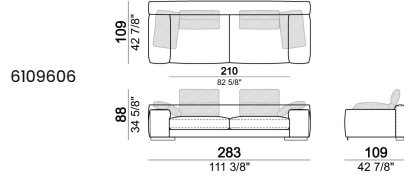

Sofa SLIM

Sofa LARGE

Sofa COMBO (1 arm SLIM and 1 arm LARGE) - ATTENTION: the indication right or left refers to the SLIM arm

Sofa COMBO (1 arm SLIM and 1 arm LARGE)

Corner sofa SLIM

Corner sofa LARGE