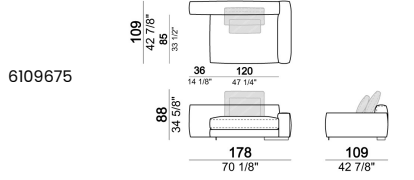

## Corner sofa LARGE

Right or left unit SLIM

Right or left unit LARGE

Right or left corner unit

**Unit SLIM with right or left pouf**

**Unit LARGE with right or left pouf**

**Right or left corner unit with right or left pouf.**

**Central unit**

**Central unit with right or left pouf**

**Unit SLIM with right or left back.**

**Unit LARGE with right or left back.**

**Central unit with right or left back.**

**Chaise-longue SLIM with right or left short arm.**