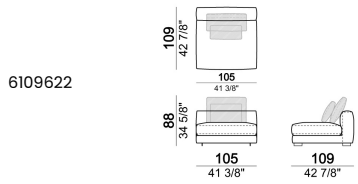

## Corner sofa SLIM

## Corner sofa LARGE

Right or left unit SLIM

Right or left unit LARGE

Right or left corner unit

**Unit SLIM with right or left pouf**

**Unit LARGE with right or left pouf**

**Right or left corner unit with right or left pouf.**

**Central unit**

**Central unit with right or left pouf**

**Unit SLIM with right or left back.**

**Unit LARGE with right or left back.**

**Central unit with right or left back.**

**Chaise-longue SLIM with right or left short arm.**