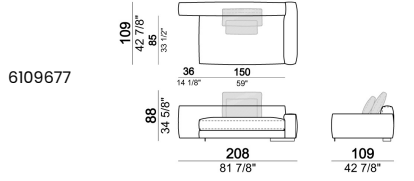

## Corner sofa LARGE

Right or left unit SLIM

Right or left unit LARGE

Right or left corner unit

**Unit SLIM with right or left pouf**

**Unit LARGE with right or left pouf**

**Right or left corner unit with right or left pouf.**

**Central unit**

**Central unit with right or left pouf**

**Unit SLIM with right or left back.**

**Unit LARGE with right or left back.**

**Central unit with right or left back.**

**Chaise-longue SLIM with right or left short arm.**