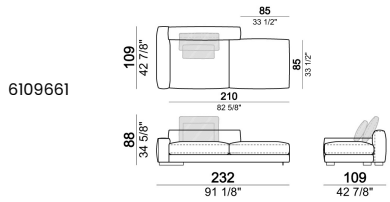

## Corner sofa LARGE

Right or left unit SLIM

Right or left unit LARGE

Right or left corner unit

**Unit SLIM with right or left pouf**

**Unit LARGE with right or left pouf**

**Right or left corner unit with right or left pouf.**

**Central unit**

**Central unit with right or left pouf**

**Unit SLIM with right or left back.**

**Unit LARGE with right or left back.**

**Central unit with right or left back.**

**Chaise-longue SLIM with right or left short arm.**

**Composition "G" (central unit 142 cm with left back + right unit LARGE 283 cm with left back, 4 back cushions Atlas + small table Noth 85x86 h. 35 cm moka oak/sucupira, varnished metal structure).**

**Composition "L"** (left unit SLIM 232 cm + unit LARGE 283 cm with left back, 3 back cushions Atlas, 2 back cushions 70x50 cm, 2 back cushions 55x40 cm).

**Composition "M"** (unit SLIM 268 cm with right back + central unit 210 cm with right pouf, 3 back cushions 70x50 cm, 3 back cushions 55x40 cm, small table Aka 103,5x84 h. 18 cm moka oak/sucupira, varnished metal structure).