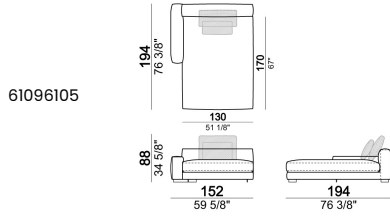

## Corner sofa LARGE

Right or left unit SLIM

Right or left unit LARGE

Right or left corner unit

**Unit SLIM with right or left pouf**

**Unit LARGE with right or left pouf**

**Right or left corner unit with right or left pouf.**

**Central unit**

**Central unit with right or left pouf**

**Unit SLIM with right or left back.**

**Unit LARGE with right or left back.**

**Central unit with right or left back.**

**Chaise-longue SLIM with right or left short arm.**

**Composition "G" (central unit 142 cm with left back + right unit LARGE 283 cm with left back, 4 back cushions Atlas + small table Noth 85x86 h. 35 cm moka oak/sucupira, varnished metal structure).**

**Composition "L"** (left unit SLIM 232 cm + unit LARGE 283 cm with left back, 3 back cushions Atlas, 2 back cushions 70x50 cm, 2 back cushions 55x40 cm).

**Composition "M"** (unit SLIM 268 cm with right back + central unit 210 cm with right pouf, 3 back cushions 70x50 cm, 3 back cushions 55x40 cm, small table Aka 103,5x84 h. 18 cm moka oak/sucupira, varnished metal structure).