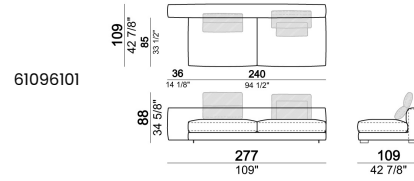

## Corner sofa LARGE

Right or left unit SLIM

Right or left unit LARGE

Right or left corner unit

**Unit SLIM with right or left pouf**

**Unit LARGE with right or left pouf**

**Right or left corner unit with right or left pouf.**

**Central unit**

**Central unit with right or left pouf**

**Unit SLIM with right or left back.**

**Unit LARGE with right or left back.**

**Central unit with right or left back.**

**Chaise-longue SLIM with right or left short arm.**

**Composition "G" (central unit 142 cm with left back + right unit LARGE 283 cm with left back, 4 back cushions Atlas + small table Noth 85x86 h. 35 cm moka oak/sucupira, varnished metal structure).**

**Composition "L"** (left unit SLIM 232 cm + unit LARGE 283 cm with left back, 3 back cushions Atlas, 2 back cushions 70x50 cm, 2 back cushions 55x40 cm).

**Composition "M"** (unit SLIM 268 cm with right back + central unit 210 cm with right pouf, 3 back cushions 70x50 cm, 3 back cushions 55x40 cm, small table Aka 103,5x84 h. 18 cm moka oak/sucupira, varnished metal structure).