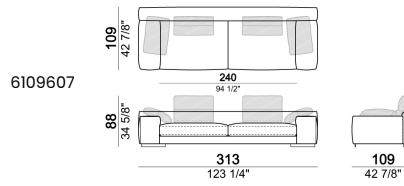

Sofa SLIM

Sofa LARGE

Sofa COMBO (1 arm SLIM and 1 arm LARGE) - ATTENTION: the indication right or left refers to the SLIM arm

Sofa COMBO (1 arm SLIM and 1 arm LARGE)

Corner sofa SLIM

Corner sofa LARGE