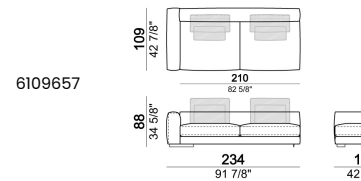

## Corner sofa SLIM

## Corner sofa LARGE

Right or left unit SLIM

Right or left unit LARGE

Right or left corner unit

**Unit SLIM with right or left pouf**

**Unit LARGE with right or left pouf**

**Right or left corner unit with right or left pouf.**

**Central unit**

**Central unit with right or left pouf**

**Unit SLIM with right or left back.**

**Unit LARGE with right or left back.**

**Central unit with right or left back.**

**Chaise-longue SLIM with right or left short arm.**

**Composition "L"** (left unit SLIM 232 cm + unit LARGE 283 cm with left back, 3 back cushions Atlas, 2 back cushions 70x50 cm, 2 back cushions 55x40 cm).

**Composition "M"** (unit SLIM 268 cm with right back + central unit 210 cm with right pouf, 3 back cushions 70x50 cm, 3 back cushions 55x40 cm, small table Aka 103,5x84 h. 18 cm moka oak/sucupira, varnished metal structure).