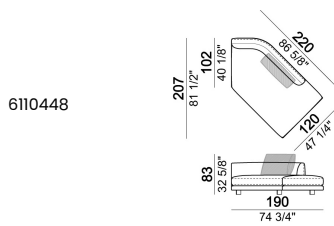

**ARM HEIGHT:** 65 cm.

**FEET:** metal, finishes: titanium or black nickel or varnished micaceous brown or oxy grey, h. 9 cm. **On request feet can be supplied 5 cm higher with an extra charge.**

**Sofa**

**Right or left unit**

**Central unit**

**Central unit with right or left angle 30°**

**Central unit with right or left angle 45°**

**Right or left unit with angle 45°**

**Unit with right or left pouf and angle 45°**