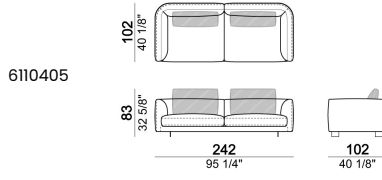

**BACK CUSHION UPHOLSTERY (7110461):** downproof cotton cover coupled with resinated lining; filling in 100% goose feathers.

**SPRINGING:** elastic belts.

**SEAT HEIGHT:** 40 cm - 45 cm with feet h. 14 cm.

**ARM HEIGHT:** 65 cm.

**FEET:** metal, finishes: titanium or black nickel or varnished micaceous brown or oxy grey, h. 9 cm. **On request feet can be supplied 5 cm higher with an extra charge.**

**Sofa**

**Back cushion**

7110461

**Composition "A"** (left unit 191 cm, chaise-longue with right long arm 112x171 cm, 3 back cushions 70 cm, 1 back cushion 57x42 cm).

**Composition "B"** (left unit 231 cm, unit with right pouf and angle 45°, 3 back cushions 80 cm).

**Composition "C"** (left unit 231 cm, central unit 145x173 cm with right angle 45°, unit with right pouf and angle 45°, 4 back cushions 80 cm).