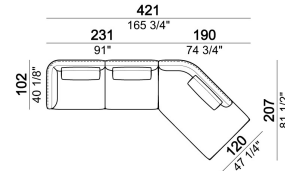

**ARM HEIGHT:** 65 cm.

**FEET:** metal, finishes: titanium or black nickel or varnished micaceous brown or oxy grey, h. 9 cm. **On request feet can be supplied 5 cm higher with an extra charge.**

**Sofa**

**Right or left chaise-longue with long arm**

**Pouf**

**Back cushion 70 cm**

7110462

**Back cushion 80 cm**

7110463

**Back cushion 100 cm**

7110464

**Back cushion**

7110461

**Composition "A"** (left unit 191 cm, chaise-longue with right long arm 112x171 cm, 3 back cushions 70 cm, 1 back cushion 57x42 cm).

**Composition "B"** (left unit 231 cm, unit with right pouf and angle 45°, 3 back cushions 80 cm).

**Composition "C"** (left unit 231 cm, central unit 145x173 cm with right angle 45°, unit with right pouf and angle 45°, 4 back cushions 80 cm).