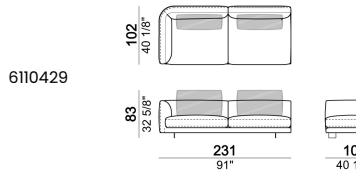

Right or left unit