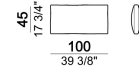

**ARM HEIGHT:** 65 cm.

**FEET:** metal, finishes: titanium or black nickel or varnished micaceous brown or oxy grey, h. 9 cm. **On request feet can be supplied 5 cm higher with an extra charge.**

**Sofa**

**Right or left unit**

**Central unit**

**Central unit with right or left angle 30°**

**Central unit with right or left angle 45°**

**Right or left unit with angle 45°**

**Unit with right or left pouf and angle 45°**

**Right or left chaise-longue with long arm**

**Pouf**

**Back cushion 70 cm**

7110462

**Back cushion 80 cm**

7110463

**Back cushion 100 cm**

7110464