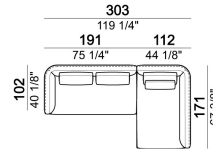

**Right or left unit**

**Central unit**

**Central unit with right or left angle 30°**

**Central unit with right or left angle 45°**

**Right or left unit with angle 45°**

**Unit with right or left pouf and angle 45°**

**Right or left chaise-longue with long arm**

**Pouf**

**Back cushion 70 cm**

7110462

**Back cushion 80 cm**

7110463

**Back cushion 100 cm**

7110464

**Back cushion**

7110461

**Composition "A"** (left unit 191 cm, chaise-longue with right long arm 112x171 cm, 3 back cushions 70 cm, 1 back cushion 57x42 cm).

**Composition "B"** (left unit 231 cm, unit with right pouf and angle 45°, 3 back cushions 80 cm).

**Composition "C"** (left unit 231 cm, central unit 145x173 cm with right angle 45°, unit with right pouf and angle 45°, 4 back cushions 80 cm).