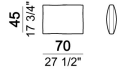

**ARM HEIGHT:** 65 cm.

**FEET:** metal, finishes: titanium or black nickel or varnished micaceous brown or oxy grey, h. 9 cm. **On request feet can be supplied 5 cm higher with an extra charge.**

**Sofa**

**Right or left unit**

**Central unit**

**Central unit with right or left angle 30°**

**Central unit with right or left angle 45°**

**Right or left unit with angle 45°**

**Unit with right or left pouf and angle 45°**

**Right or left chaise-longue with long arm**

**Pouf**

**Back cushion 70 cm**

7110462

**Back cushion 80 cm**

7110463

**Back cushion 100 cm**

7110464

**Back cushion**

7110461

**Composition "A"** (left unit 191 cm, chaise-longue with right long arm 112x171 cm, 3 back cushions 70 cm, 1 back cushion 57x42 cm).

**Composition "B"** (left unit 231 cm, unit with right pouf and angle 45°, 3 back cushions 80 cm).