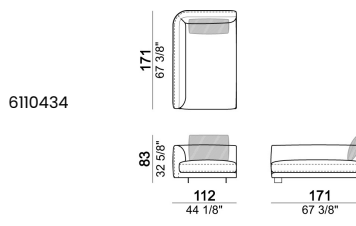

**ARM HEIGHT:** 65 cm.

**FEET:** metal, finishes: titanium or black nickel or varnished micaceous brown or oxy grey, h. 9 cm. **On request feet can be supplied 5 cm higher with an extra charge.**

**Sofa**

**Right or left unit**

**Central unit**

**Central unit with right or left angle 30°**

**Central unit with right or left angle 45°**

**Right or left unit with angle 45°**

**Unit with right or left pouf and angle 45°**

**Right or left chaise-longue with long arm**

**Pouf**

**Back cushion 70 cm**

7110462

**Back cushion 80 cm**

7110463

**Back cushion 100 cm**

7110464

**Composition "C"** (left unit 231 cm, central unit 145x173 cm with right angle 45°, unit with right pouf and angle 45°, 4 back cushions 80 cm).