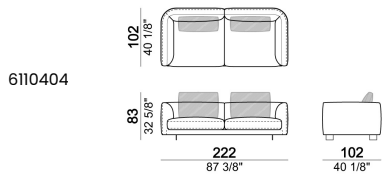

**BACK CUSHION UPHOLSTERY (7110461):** downproof cotton cover coupled with resinated lining; filling in 100% goose feathers.

**SPRINGING:** elastic belts.

**SEAT HEIGHT:** 40 cm - 45 cm with feet h. 14 cm.

**ARM HEIGHT:** 65 cm.

**FEET:** metal, finishes: titanium or black nickel or varnished micaceous brown or oxy grey, h. 9 cm. **On request feet can be supplied 5 cm higher with an extra charge.**

**Sofa**

**Back cushion**

7110461

**Composition "A"** (left unit 191 cm, chaise-longue with right long arm 112x171 cm, 3 back cushions 70 cm, 1 back cushion 57x42 cm).

**Composition "B"** (left unit 231 cm, unit with right pouf and angle 45°, 3 back cushions 80 cm).

**Composition "C"** (left unit 231 cm, central unit 145x173 cm with right angle 45°, unit with right pouf and angle 45°, 4 back cushions 80 cm).