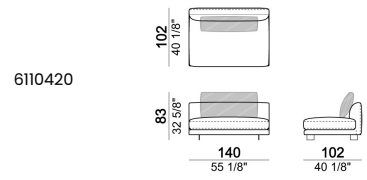

**ARM HEIGHT:** 65 cm.

**FEET:** metal, finishes: titanium or black nickel or varnished micaceous brown or oxy grey, h. 9 cm. **On request feet can be supplied 5 cm higher with an extra charge.**

**Sofa**

**Right or left unit**

**Central unit**

**Central unit with right or left angle 30°**

**Central unit with right or left angle 45°**

**Right or left unit with angle 45°**

**Unit with right or left pouf and angle 45°**

**Composition "C"** (left unit 231 cm, central unit 145x173 cm with right angle 45°, unit with right pouf and angle 45°, 4 back cushions 80 cm).