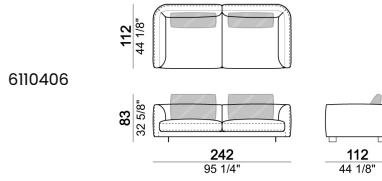

**BACK CUSHION UPHOLSTERY (7110461):** downproof cotton cover coupled with resinated lining; filling in 100% goose feathers.

**SPRINGING:** elastic belts.

**SEAT HEIGHT:** 40 cm - 45 cm with feet h. 14 cm.

**ARM HEIGHT:** 65 cm.

**FEET:** metal, finishes: titanium or black nickel or varnished micaceous brown or oxy grey, h. 9 cm. **On request feet can be supplied 5 cm higher with an extra charge.**

**Sofa**

**Back cushion**

7110461

**Composition "A"** (left unit 191 cm, chaise-longue with right long arm 112x171 cm, 3 back cushions 70 cm, 1 back cushion 57x42 cm).

**Composition "B"** (left unit 231 cm, unit with right pouf and angle 45°, 3 back cushions 80 cm).

**Composition "C"** (left unit 231 cm, central unit 145x173 cm with right angle 45°, unit with right pouf and angle 45°, 4 back cushions 80 cm).