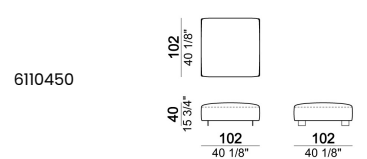

Sofa

Right or left unit

Central unit

Central unit with right or left angle 30°

Central unit with right or left angle 45°

Right or left unit with angle 45°

Unit with right or left pouf and angle 45°

Right or left chaise-longue with long arm

Pouf