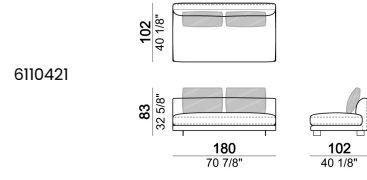

**BACK CUSHION UPHOLSTERY (7110461):** downproof cotton cover coupled with resinated lining; filling in 100% goose feathers.

**SPRINGING:** elastic belts.

**SEAT HEIGHT:** 40 cm - 45 cm with feet h. 14 cm.

**ARM HEIGHT:** 65 cm.

**FEET:** metal, finishes: titanium or black nickel or varnished micaceous brown or oxy grey, h. 9 cm. **On request feet can be supplied 5 cm higher with an extra charge.**

**Sofa**

**Right or left unit**

**Central unit**

**Central unit with right or left angle 30°**

**Central unit with right or left angle 45°**

**Right or left unit with angle 45°**

**Unit with right or left pouf and angle 45°**

**Composition "C"** (left unit 231 cm, central unit 145x173 cm with right angle 45°, unit with right pouf and angle 45°, 4 back cushions 80 cm).