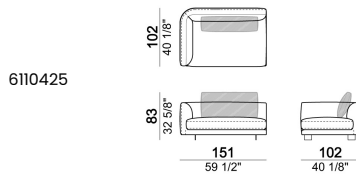

Right or left unit