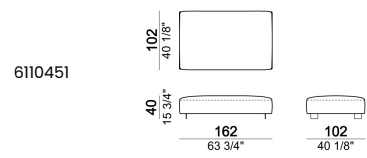

Sofa

Right or left unit

Central unit

Central unit with right or left angle 30°

Central unit with right or left angle 45°

Right or left unit with angle 45°

Unit with right or left pouf and angle 45°

Right or left chaise-longue with long arm

Pouf