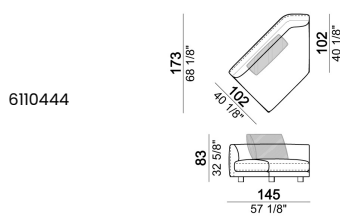

**ARM HEIGHT:** 65 cm.

**FEET:** metal, finishes: titanium or black nickel or varnished micaceous brown or oxy grey, h. 9 cm. **On request feet can be supplied 5 cm higher with an extra charge.**

**Sofa**

**Right or left unit**

**Central unit**

**Central unit with right or left angle 30°**

**Central unit with right or left angle 45°**

**Right or left unit with angle 45°**

**Unit with right or left pouf and angle 45°**

**Composition "C"** (left unit 231 cm, central unit 145x173 cm with right angle 45°, unit with right pouf and angle 45°, 4 back cushions 80 cm).