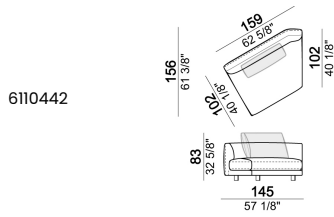

**BACK CUSHION UPHOLSTERY (7110461):** downproof cotton cover coupled with resinated lining; filling in 100% goose feathers.

**SPRINGING:** elastic belts.

**SEAT HEIGHT:** 40 cm - 45 cm with feet h. 14 cm.

**ARM HEIGHT:** 65 cm.

**FEET:** metal, finishes: titanium or black nickel or varnished micaceous brown or oxy grey, h. 9 cm. **On request feet can be supplied 5 cm higher with an extra charge.**

**Sofa**

**Right or left unit**

**Central unit**

**Central unit with right or left angle 30°**

**Central unit with right or left angle 45°**

**Right or left unit with angle 45°**

**Unit with right or left pouf and angle 45°**

**Composition "C"** (left unit 231 cm, central unit 145x173 cm with right angle 45°, unit with right pouf and angle 45°, 4 back cushions 80 cm).