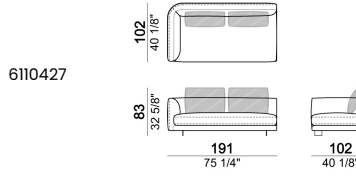

Right or left unit