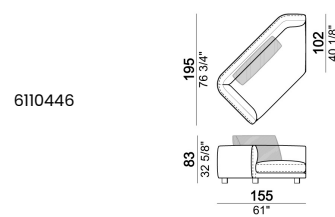

**ARM HEIGHT:** 65 cm.

**FEET:** metal, finishes: titanium or black nickel or varnished micaceous brown or oxy grey, h. 9 cm. **On request feet can be supplied 5 cm higher with an extra charge.**

**Sofa**

**Right or left unit**

**Central unit**

**Central unit with right or left angle 30°**

**Central unit with right or left angle 45°**

**Right or left unit with angle 45°**

**Unit with right or left pouf and angle 45°**

**Right or left chaise-longue with long arm**

**Pouf**

**Back cushion 70 cm**

7110462

**Back cushion 80 cm**

7110463

**Back cushion 100 cm**

7110464

**Composition "C"** (left unit 231 cm, central unit 145x173 cm with right angle 45°, unit with right pouf and angle 45°, 4 back cushions 80 cm).