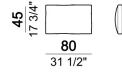

**ARM HEIGHT:** 65 cm.

**FEET:** metal, finishes: titanium or black nickel or varnished micaceous brown or oxy grey, h. 9 cm. **On request feet can be supplied 5 cm higher with an extra charge.**

**Sofa**

**Right or left unit**

**Central unit**

**Central unit with right or left angle 30°**

**Central unit with right or left angle 45°**

**Right or left unit with angle 45°**

**Unit with right or left pouf and angle 45°**

**Right or left chaise-longue with long arm**

**Pouf**

**Back cushion 70 cm**

7110462

**Back cushion 80 cm**

7110463

**Back cushion 100 cm**

7110464