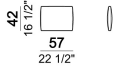

**Right or left unit**

**Central unit**

**Central unit with right or left angle 30°**

**Central unit with right or left angle 45°**

**Right or left unit with angle 45°**

**Unit with right or left pouf and angle 45°**

**Right or left chaise-longue with long arm**

**Pouf**

**Back cushion 70 cm**

7110462

**Back cushion 80 cm**

7110463

**Back cushion 100 cm**

7110464

**Back cushion**

7110461

**Composition "A"** (left unit 191 cm, chaise-longue with right long arm 112x171 cm, 3 back cushions 70 cm, 1 back cushion 57x42 cm).

**Composition "B"** (left unit 231 cm, unit with right pouf and angle 45°, 3 back cushions 80 cm).

**Composition "C"** (left unit 231 cm, central unit 145x173 cm with right angle 45°, unit with right pouf and angle 45°, 4 back cushions 80 cm).