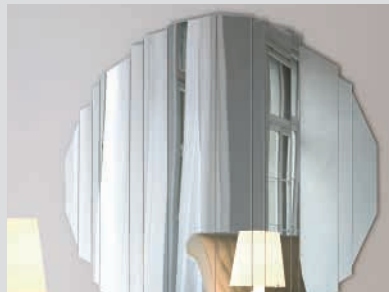

266

Stripes