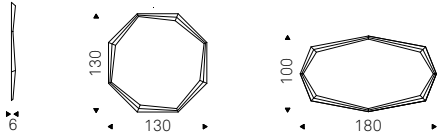

Emerald

Paolo Cattelan | 2008

Specchio da parete tutto in cristallo specchiato o specchiato fumè. Lo specchio è fornito di staffe per il fissaggio sia orizzontale che verticale.

Wall mounted mirror in mirrored glass or fumé glass. Mirror is equipped with plates for horizontal or vertical installation.

EMERALD mirror in fumé mirrored glass -
SKYLINE console with titanium base and
burned oak top