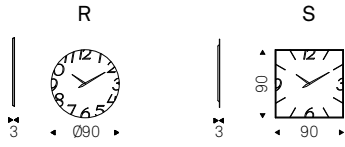

Moment

Brogliato Traverso | 2015

Specchio/orologio in cristallo serigrafato specchiato o specchiato fumé con lancette in alluminio nero.

Mirror/clock in silk-screen printing, mirrored or fumé glass with black aluminium clock hands.

◀ MOMENT S mirror in mirrored glass
▶ MOMENT R mirror in mirrored glass