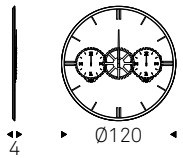

Times

Andrea Lucatello | 2014

Specchio/orologio in cristallo serigrafato specchiato o specchiato fumé con particolari in acciaio.

Mirror/clock in silk-screen printing, mirrored or fumé glass with steel details.