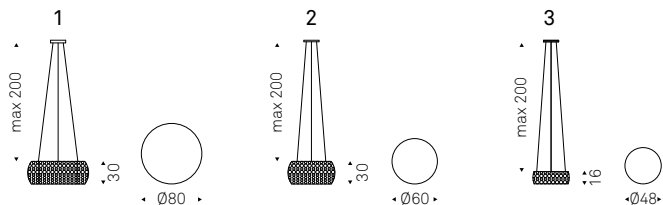

Kidal

G. Cattelan - E. Zenere | 2013

Lampada da soffitto con telaio in acciaio cromato e paralume composto da pendagliere in cristallo.
Lampadina inclusa.

Ceiling lamp with chromed steel frame and lampshade made of glass pendants.
Bulb included.