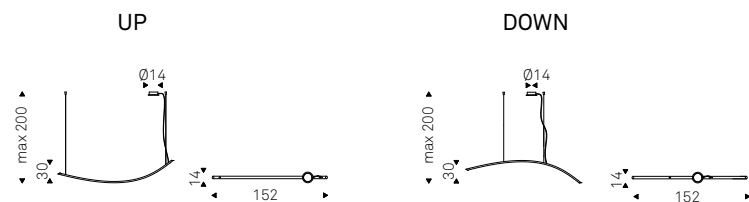

Katana

Giorgio Cattelan | 2020

Lampada da soffitto con struttura in acciaio verniciato goffrato titanio. Attacco a soffitto in acciaio verniciato goffrato titanio e nero. Illuminazione a led.
Optional telecomando e dimmer.

Ceiling lamp in titanium embossed lacquered steel frame.
Ceiling plate in titanium and black embossed lacquered steel. Led lights. Optional: remote control and dimmer.

Socket 2/4

KATANA 2DOWN-1UP lamps
- TYRON KERAMIK PREMIUM
table with graphite base,
arenal ceramic top and
brushed grey profile -
BOMBÈ chair in soft leather
948 lino, graphite and
burned oak frame - MUMBAI
rug