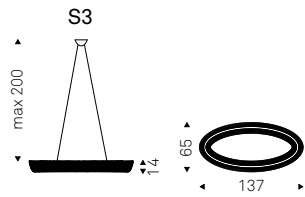

# Cellini

Studio Kronos | 2016

Lampada a soffitto con telaio in acciaio Nichel satinato. Paralume composto da catenelle in alluminio nichelato. Lampadina inclusa.

Ceiling lamp with satin Nickel steel frame. Lampshade made of nickel-plated aluminium chains. Bulb included.