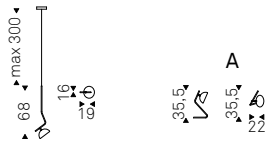

Sunset

Oriano Favaretto | 2018

Lampada a soffitto e abat-jour (A) con struttura in ottone e paralume in cristallo fumé. Attacco a soffitto in acciaio cromo nero.

S2/12: attacco rotondo da 2 a 12 paralumi.

Lampadina inclusa.

Ceiling lamp and table lamp (A) with brass frame and lampshade in fumé glass sand ceiling plate in black chrome steel.

S2/12: round ceiling plate for 2/12 lampshades.

Bulb included.

Socket 2/12