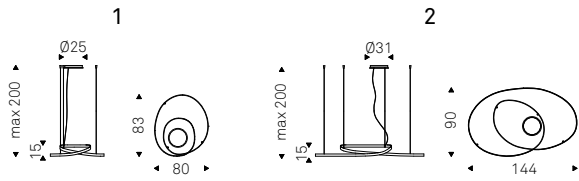

Heaven

Giorgio Cattelan | 2020

Lampada da soffitto con struttura in acciaio verniciato goffrato titanio. Illuminazione a led. Optional telecomando e dimmer.

Ceiling lamp in titanium embossed lacquered steel frame. Led lights. Optional: remote control and dimmer.

◀ HEAVEN 2 lamp
▶ HEAVEN 1 lamps - ZULEIKA chairs in leather 51 castoro - TYRON KERAMIK DRIVE table