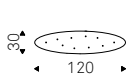

Socket 8Oval