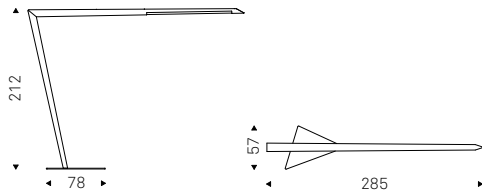

Zed

Philip Jackson | 2013

Lampada da terra con struttura in acciaio verniciato gofrato graphite. Illuminazione a led.

Floor lamp with graphite embossed lacquered steel frame. Led light.