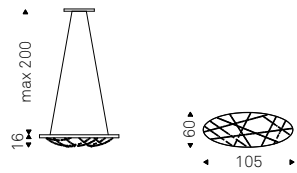

Cristal

Oriano Favaretto | 2015

Lampada a soffitto con telaio in acciaio Nichel satinato.
Paralume composto da pendagliere in cristallo.
Lampadina inclusa.

Ceiling lamp with satin Nickel steel frame. Lampshade with
crystal pendants. Bulb included.

S1