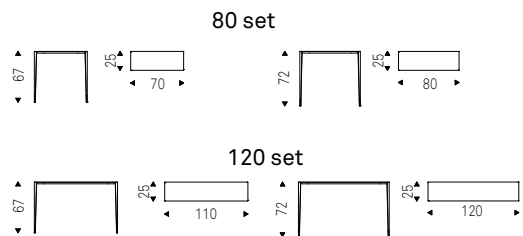

Etoile

Giorgio Cattelan | 2020

Coppia di consolle con due altezze, struttura in acciaio verniciato Brushed Brass, Brushed Bronze o Brushed Grey e particolari in ottone.

Pair of consoles in two heights, structure in Brushed Brass, Brushed Bronze or Brushed Grey lacquered steel and brass details.