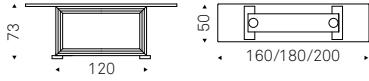

Monaco Console

Giorgio Cattelan | 2005

Console con base in noce Canaletto, rovere bruciato o acciaio inox lucido. Piedi in acciaio inox lucido. Piano con piastre in cristallo trasparente 15mm. Piccole irregolarità di riflessione sulla base in inox sono dovute alla lavorazione manuale.

Console with base in Canaletto walnut, burned oak or polished stainless steel. Polished stainless steel feet. Top with plates in 15mm clear glass. Small reflection irregularities on the stainless steel base are due to manual processing.