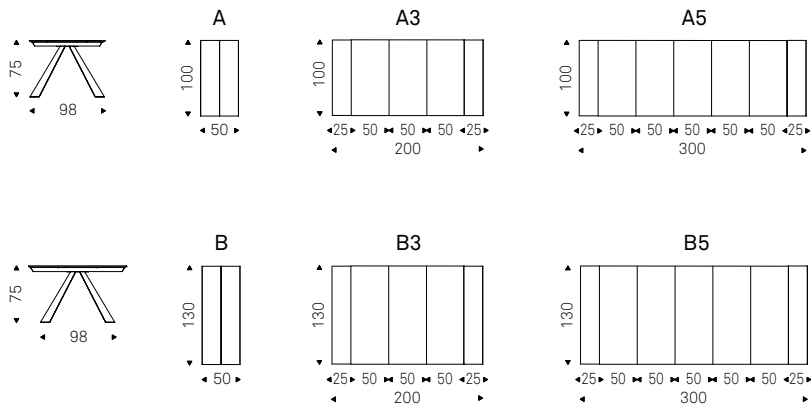

Convivium Console

Giorgio Cattelan | 2013

Consolle allungabile con base in acciaio verniciato goffrato titanio, bronzo, graphite o bianco. Piano e prolunghe in laminato bianco climb, ossido grigio, noce o cemento. Inclusa borsa porta prolunghe.

Extendible console with base in titanium, bronze, graphite or white embossed lacquered steel. Top and extensions in white climb, grey oxide, walnut or cement laminated wood. Bag for extensions included.

CONVIVIUM B extendible console with titanium base and cement laminated top - FISHERMAN wall lamps in black - PINKO POUF in soft leather 953 ardesia