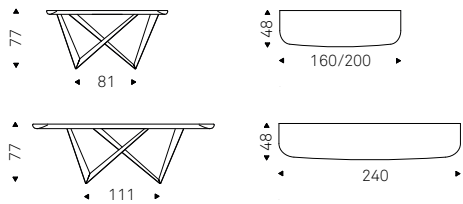

Westin Wood-C

Giorgio Cattelan - Paolo Cattelan | 2019

Consolle con base in acciaio verniciato gofrato titanio, bronzo, graphite, bianco, nero, mix, Brushed Bronze o Brushed Grey. Piano in noce Canaletto con profilo inferiore arrotondato e verniciato Brushed Grey o Olmo tinto poro aperto nero opaco con profilo inferiore arrotondato verniciato Brushed Bronze. Fissaggio a parete necessario.

Console with base in titanium, bronze, graphite, white, black or mix embossed lacquered steel, Brushed Bronze or Brushed Grey steel. Top in Canaletto walnut with Brushed Grey lacquered and rounded lower profile or elm open pore matt black with Brushed Bronze lacquered and rounded lower profile. Wall anchorage is necessary.

WESTIN WOOD-C 200 console with black base, matt black elm top and brushed grey profile - TRESOR shelves with black frame and mirror in bronze mirrored glass