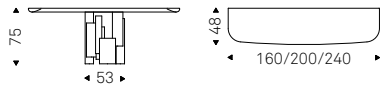

Skyline Wood-C Console

Brogiato Traverso - Paolo Cattelan | 2019

Console con base in acciaio verniciato gofrato titanio, graphite o nero. Piano in noce Canaletto con profilo inferiore arrotondato e verniciato Brushed Grey o Olmo tinto poro aperto nero opaco con profilo inferiore arrotondato verniciato Brushed Bronze. Fissaggio a parete necessario.

Console with base in titanium, graphite or black embossed lacquered steel. Top in Canaletto walnut with Brushed Grey lacquered and rounded lower profile or elm open pore matt black with Brushed Bronze lacquered and rounded lower profile. Wall anchorage is necessary.

SKYLINE WOOD-C 240 console with graphite base, matt black elm top and brushed bronze profile