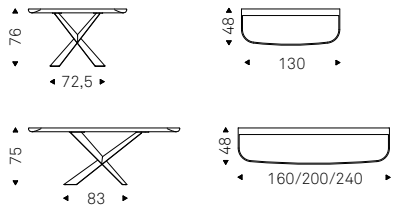

Terminal Keramik Premium Consolle

Paolo Cattelan | 2019

Consolle con base in acciaio verniciato gofrato titanio, bronzo, graphite, nero, Brushed Bronze o Brushed Grey. Piano in ceramica Marmi nei colori Alabastro, Supreme, Ardesia, Golden Calacatta opaco, Golden Calacatta lucido, Portoro opaco, Portoro lucido, Sahara Noir lucido, Emperador, Makalu, Breccia, Arenal o Zefiro con profilo inferiore arrotondato e verniciato Brushed Bronze o Brushed Grey. Fissaggio a parete necessario. Il piano ha lo spessore di 5cm.

Console with base in titanium, bronze, graphite or black embossed lacquered steel, Brushed Bronze or Brushed Grey. Top in ceramic Marmi Alabastro, Supreme, Ardesia, matt Golden Calacatta, glossy Golden Calacatta, matt Portoro, glossy Portoro, glossy Sahara Noir, Emperador, Makalu, Breccia, Arenal or Zefiro with Brushed Bronze or Brushed Grey lacquered and rounded lower profile. Wall anchorage is necessary. Top thickness is 5cm.

- ◀ TERMINAL KERAMIK PREMIUM 130 console with brushed grey base, arenal ceramic top and brushed grey profile
- TERMINAL KERAMIK PREMIUM 200 console with brushed bronze base, makalu ceramic top and brushed bronze profile - WISH mirror with brushed bronze frame