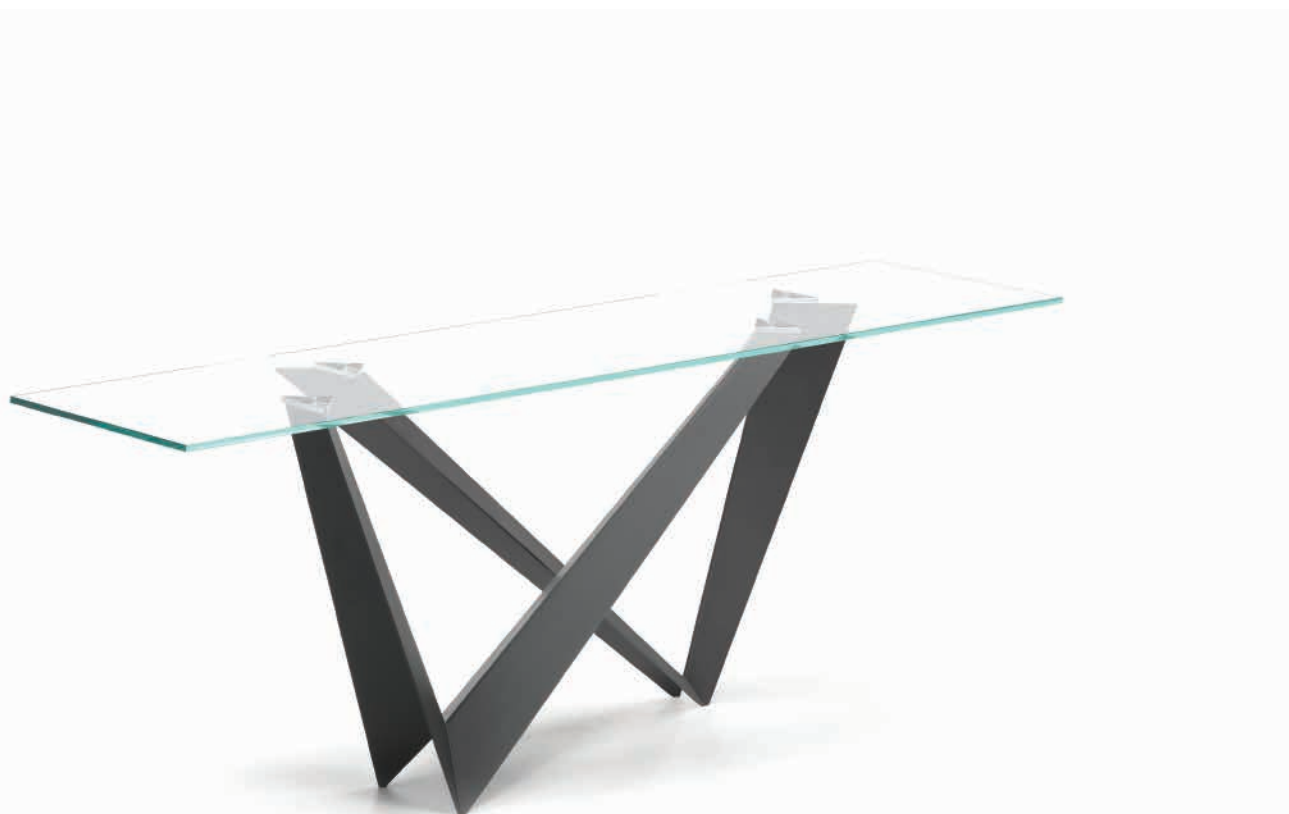

Giorgio Cattelan | 2013

Consolle con base in acciaio verniciato goffrato titanio, bronzo, graphite, bianco, nero, mix, Brushed Bronze o Brushed Grey. Piano in cristallo 12mm trasparente, trasparente extrachiaro o in legno noce Canaletto, rovere bruciato o rovere naturale con bordo irregolare in massello. Fissaggio a parete necessario.

Console with base in titanium, bronze, graphite, white, black or mix embossed lacquered steel, Brushed Bronze or Brushed Grey steel. 12mm top in clear, extra clear glass or Canaletto walnut, burned oak or natural oak with solid wood irregular edges. Wall anchorage is necessary.

- ◀ WESTIN 200 console with graphite base and extra clear glass top
- ▶ WESTIN 200 console with brushed grey base and extra clear glass top
- WISH S mirror with black frame
- PLANETA A wall lamps - MELODY lamps

Westin

WESTIN 200 console with brushed bronze base and burned oak top
- WISH S mirror with brushed bronze frame - SABLIER table lamp with mixed glass (iride-fumé) lampshade
- MAPOON rug

▲ WESTIN 200 console with brushed bronze base and Canaletto walnut top
- HAWAII A mirror in bronze mirrored glass - SUNSET lamps
▶ WESTIN 200 console with brushed bronze base and clear glass top
- EMERALD mirror in mirrored glass - MELODY lamps