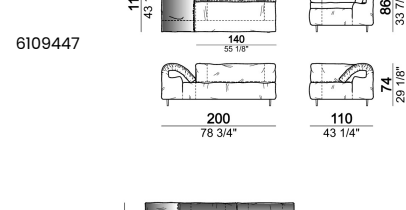

Sofa 340 cm made by 1 left corner unit and 1 right corner unit 170 cm

6109485

Right or left unit

6109425

6109427

6109429

6109431

6109433

Central unit with right or left pouf

Chaise-longue with right or left short arm

Dormeuse

Right or left corner unit

Right or left corner unit with right or left pouf

Pouf

6109470

Composition "E" (left unit 210 cm + pouf 110x110 cm + right unit 120 cm)

Composition "F" (left unit 210 cm + central unit 110 cm + central unit 90 cm)

Composition "G" (left unit 210 cm + pouf 110x110 cm + central unit 140 cm)

Composition "H" (left unit 210 cm + chaise-longue with right short arm 120x160 cm)

Composition "I" (central unit 220 cm + pouf 110x110 cm + right unit 250 cm)

Composition "L" (central unit 220 cm + right corner unit 260 cm)

Composition "M" (central unit 200 cm with left pouf + central unit 110 cm + right corner unit 280 cm)