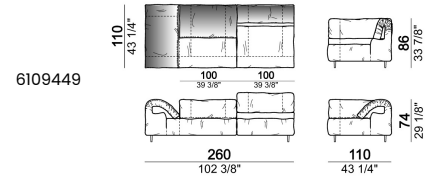

Sofa 340 cm made by 1 left corner unit and 1 right corner unit 170 cm

6109485

Right or left unit

6109425

6109427

6109429

6109431

6109433

Central unit with right or left pouf

Chaise-longue with right or left short arm

Dormeuse

Right or left corner unit

Right or left corner unit with right or left pouf

Pouf

6109470

Composition "E" (left unit 210 cm + pouf 110x110 cm + right unit 120 cm)

Composition "F" (left unit 210 cm + central unit 110 cm + central unit 90 cm)

Composition "G" (left unit 210 cm + pouf 110x110 cm + central unit 140 cm)

Composition "H" (left unit 210 cm + chaise-longue with right short arm 120x160 cm)

Composition "I" (central unit 220 cm + pouf 110x110 cm + right unit 250 cm)

Composition "L" (central unit 220 cm + right corner unit 260 cm)

Composition "M" (central unit 200 cm with left pouf + central unit 110 cm + right corner unit 280 cm)