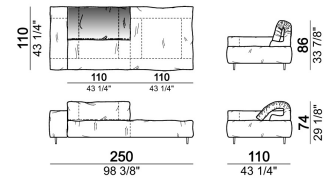

Sofa 340 cm made by 1 left corner unit and 1 right corner unit 170 cm

6109485

Right or left unit

6109425

6109427

6109429

6109431

6109433

6109435

6109437

unit with right or left pouf

6109439

6109441

6109467