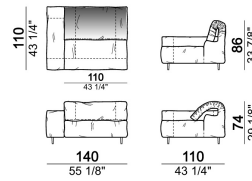

**Sofa 310 cm made by 1 left corner unit
170 cm and 1 right unit 140 cm**

**Sofa 310 cm made by 1 right corner unit
170 cm and 1 left unit 140 cm**

**Sofa 320 cm made by 1 left corner unit
and 1 right corner unit 160 cm**

Sofa 340 cm made by 1 left corner unit and 1 right corner unit 170 cm

6109485

Right or left unit

6109425

6109427

6109429

6109431

6109433

Composition "I" (central unit 220 cm + pouf 110x110 cm + right unit 250 cm)

Composition "L" (central unit 220 cm + right corner unit 260 cm)

Composition "M" (central unit 200 cm with left pouf + central unit 110 cm + right corner unit 280 cm)

Composition "R" (right corner unit 260 cm with left pouf + fix central unit 110 cm + right unit 140 cm).

Composition "S" (fix central unit 220 cm + right corner unit 260 cm).