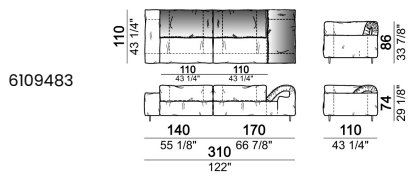

By some compositions the standard feet where the two units are joined are replaced by central feet.

Sofa

**Sofa 290 cm made by 1 left corner unit
160 cm and 1 right unit 130 cm**

**Sofa 290 cm made by 1 right corner unit
160 cm and 1 left unit 130 cm**

**Sofa 310 cm made by 1 left corner unit
170 cm and 1 right unit 140 cm**

**Sofa 310 cm made by 1 right corner unit
170 cm and 1 left unit 140 cm**

**Sofa 320 cm made by 1 left corner unit
and 1 right corner unit 160 cm**

Sofa 340 cm made by 1 left corner unit and 1 right corner unit 170 cm

6109485

Right or left unit

6109425

6109427

6109429

6109431

6109433

Composition "I" (central unit 220 cm + pouf 110x110 cm + right unit 250 cm)

Composition "L" (central unit 220 cm + right corner unit 260 cm)

Composition "M" (central unit 200 cm with left pouf + central unit 110 cm + right corner unit 280 cm)