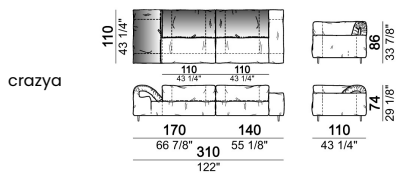

By some compositions the standard feet where the two units are joined are replaced by central feet.

Sofa

**Sofa 290 cm made by 1 left corner unit
160 cm and 1 right unit 130 cm**

**Sofa 290 cm made by 1 right corner unit
160 cm and 1 left unit 130 cm**

**Sofa 310 cm made by 1 left corner unit
170 cm and 1 right unit 140 cm**

**Sofa 310 cm made by 1 right corner unit
170 cm and 1 left unit 140 cm**

**Sofa 320 cm made by 1 left corner unit
and 1 right corner unit 160 cm**

Sofa 340 cm made by 1 left corner unit and 1 right corner unit 170 cm

6109485

Right or left unit

6109425

6109427

6109429

6109431

6109433

Composition "I" (central unit 220 cm + pouf 110x110 cm + right unit 250 cm)

Composition "L" (central unit 220 cm + right corner unit 260 cm)

Composition "M" (central unit 200 cm with left pouf + central unit 110 cm + right corner unit 280 cm)