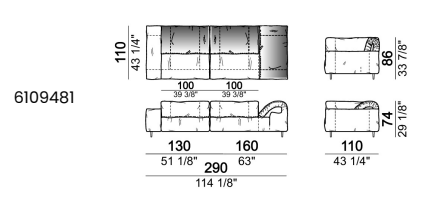

Sofa

**Sofa 290 cm made by 1 left corner unit
160 cm and 1 right unit 130 cm**

**Sofa 290 cm made by 1 right corner unit
160 cm and 1 left unit 130 cm**