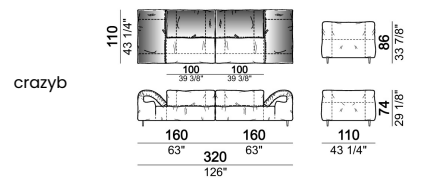

SPRINGING: elastic belts.

SEAT HEIGHT: 41 cm - 44 cm with spacers.

ARM HEIGHT: 58 cm

FEET: metal, finishes micaceous brown or titanium, h. 11,5 cm.

On request feet can be supplied 3 cm higher by using spacers that may be at sight with an extra charge.

By some compositions the standard feet where the two units are joined are replaced by central feet.

Sofa

**Sofa 290 cm made by 1 left corner unit
160 cm and 1 right unit 130 cm**

**Sofa 290 cm made by 1 right corner unit
160 cm and 1 left unit 130 cm**

**Sofa 310 cm made by 1 left corner unit
170 cm and 1 right unit 140 cm**

**Sofa 310 cm made by 1 right corner unit
170 cm and 1 left unit 140 cm**

**Sofa 320 cm made by 1 left corner unit
and 1 right corner unit 160 cm**

Composition "I" (central unit 220 cm + pouf 110x110 cm + right unit 250 cm)

Composition "L" (central unit 220 cm + right corner unit 260 cm)

Composition "M" (central unit 200 cm with left pouf + central unit 110 cm + right corner unit 280 cm)