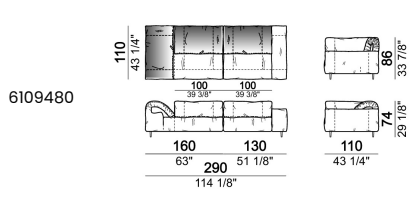

Sofa

**Sofa 290 cm made by 1 left corner unit
160 cm and 1 right unit 130 cm**

**Sofa 290 cm made by 1 right corner unit
160 cm and 1 left unit 130 cm**