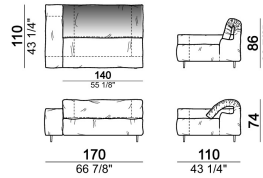

**Sofa 310 cm made by 1 left corner unit
170 cm and 1 right unit 140 cm**

**Sofa 310 cm made by 1 right corner unit
170 cm and 1 left unit 140 cm**

**Sofa 320 cm made by 1 left corner unit
and 1 right corner unit 160 cm**

Sofa 340 cm made by 1 left corner unit and 1 right corner unit 170 cm

6109485

Right or left unit

6109425

6109427

6109429

6109431

6109433

Composition "I" (central unit 220 cm + pouf 110x110 cm + right unit 250 cm)

Composition "L" (central unit 220 cm + right corner unit 260 cm)

Composition "M" (central unit 200 cm with left pouf + central unit 110 cm + right corner unit 280 cm)

Composition "R" (right corner unit 260 cm with left pouf + fix central unit 110 cm + right unit 140 cm).

Composition "S" (fix central unit 220 cm + right corner unit 260 cm).