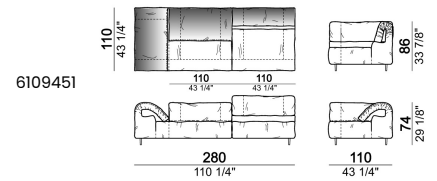

Sofa 340 cm made by 1 left corner unit and 1 right corner unit 170 cm

6109485

Right or left unit

6109425

6109427

6109429

6109431

6109433

Central unit with right or left pouf

Chaise-longue with right or left short arm

Dormeuse

Right or left corner unit

Right or left corner unit with right or left pouf

Pouf

6109470

Composition "E" (left unit 210 cm + pouf 110x110 cm + right unit 120 cm)

Composition "F" (left unit 210 cm + central unit 110 cm + central unit 90 cm)

Composition "G" (left unit 210 cm + pouf 110x110 cm + central unit 140 cm)

Composition "H" (left unit 210 cm + chaise-longue with right short arm 120x160 cm)

Composition "I" (central unit 220 cm + pouf 110x110 cm + right unit 250 cm)

Composition "L" (central unit 220 cm + right corner unit 260 cm)

Composition "M" (central unit 200 cm with left pouf + central unit 110 cm + right corner unit 280 cm)