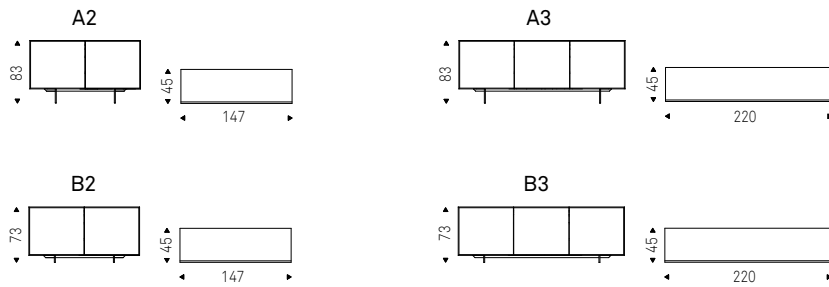

Oxford

Andrea Lucatello | 2014

Madia contenitore con struttura in legno verniciato bianco o graphite opaco. Ante in noce Canaletto o rovere bruciato. Piedi in acciaio verniciato goffrato nero. Ripiani interni in cristallo trasparente. Optional: cassetto interno posizionabile su ognuna delle ante.

Sideboard with wooden frame in matt white or matt graphite lacquered wood. Doors in Canaletto walnut or burned oak. Black embossed painted steel feet. Internal clear glass shelves. Optional: internal drawer in each door.

OXFORD B3 sideboard with graphite structure and doors in burned oak - GLENN mirror in fumé mirrored glass