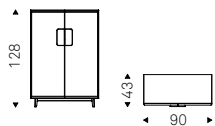

Tudor

Paolo Cattelan | 2020

Madia contenitore in legno gofrato graphite, nero, Brushed Bronze o Brushed Grey, con ante in Brushed Bronze o Brushed Grey. Piedini in acciaio verniciato gofrato graphite o nero. Interno parzialmente specchiato e ripiani in cristallo fumé.

Optional: kit luce interna a led.

Sideboard embossed lacquered graphite, black, Brushed Bronze or Brushed Grey wood, with doors in Brushed Bronze or Brushed Grey wood. Feet in graphite or black embossed lacquered steel. Partially mirrored inside and fumé glass shelves.

Optional: internal led light kit.