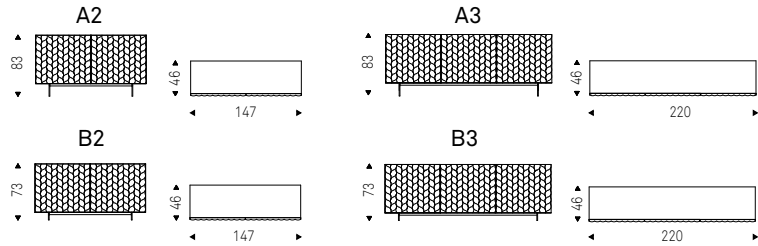

Lavander

Paolo Cattelan | 2020

Madia contenitore a due o tre ante in legno laccato graphite opaco, titanio, Brushed Bronze o Brushed Grey. Piedini in acciaio inox lucido o verniciati graphite opaco. Ripiani interni in cristallo trasparente. Optional: cassetto interno posizionabile su ognuna delle ante.

Sideboard 2 or 3 doors in matt graphite or titanium lacquered wood, Brushed Bronze or Brushed Grey. Polished stainless steel feet or graphite varnished. Internal clear glass shelves. Optional: internal drawer in each door.