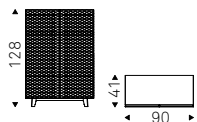

Tiffany

Paolo Cattelan | 2017

Madia contenitore in legno gofrato graphite, bianco o nero con base in acciaio gofrato in tinta. Ante rivestite in ecopelle o pelle trapuntata nei colori come da campionario con profili in alluminio verniciato titanio gofrato. Interno parzialmente specchiato e ripiani in cristallo fumé. opzionale: kit luce interna a led.

Sideboard in lacquered graphite, white or black embossed wood. Embossed steel base in the same color. Doors covered and quilted in synthetic leather or soft leather as per sample card with embossed titanium aluminum profiles. Partially mirrored inside and fumé glass shelves. Optional: internal led light kit.