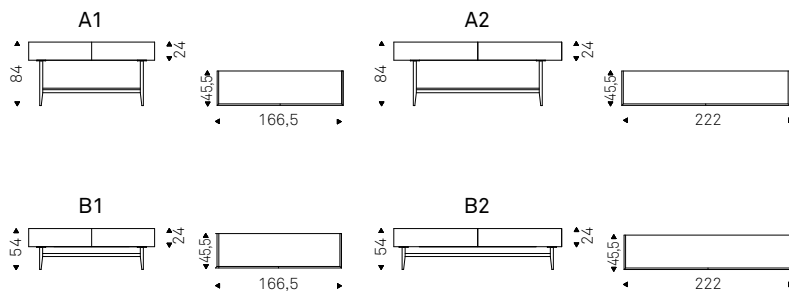

Sideboard/console/ TV stand with 2 drawers in Canaletto walnut or burned oak. Top in moka painted frosted extra clear glass. Graphite embossed lacquered steel base. A1 and A2 versions with lower shelf in Canaletto walnut or burned oak.