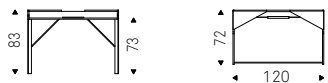

Qwerty

Andrea Lucatello | 2012

Scrivania con struttura in acciaio verniciato graphite o bianco opaco e profili in acciaio inox lucido. Piano in MDF laccato graphite o bianco goffrato fine. PAD in cuoio nei colori come da campionario.

Desk with matt graphite or white painted frame and profile in polished stainless steel. Top in lacquered graphite or white embossed MDF. Leather pad as per sample card.

◀ QWERTY desk with matt graphite frame/top and pad in leather 47 oyster
▶ QWERTY desk with matt graphite frame/top and pad in leather 42 fango - INDY 401-C chair in polyurethane P05 antracite and black nylon base - LAMPO table lamp in titanium - MUMBAI rug