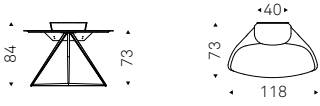

Storm

Andrea Lucatello | 2015

Scrittoio con struttura e piano in acciaio verniciato goffrato titanio, bronzo, graphite o bianco. Pad in cuoio nei colori come da campionario.

Desk with frame and top in titanium, bronze, graphite or white embossed lacquered steel. Leather pad as per sample card.

STORM desk with titanium frame and pad in leather 53 ardesia - PINKO
POUF in soft leather 951 castoro - WALLY bookcases