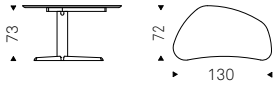

Malibù

Paolo Cattelan | 2018

Scrivania con base in acciaio verniciato gofrato titanio, graphite o nero. Piano in noce Canaletto o rovere bruciato.

Desk with base in titanium, graphite or black embossed lacquered steel. Top in Canaletto walnut or burned oak.

MALIBÙ desk with black base and Canaletto walnut top - KELLY chair in soft leather 953 ardesia and black frame - THOR floor lamp