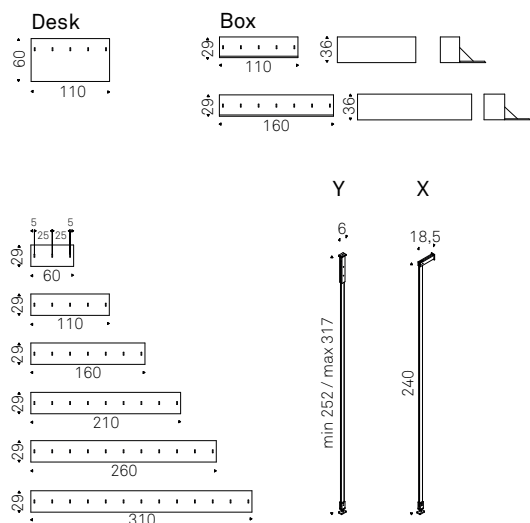

Airport

Giorgio Cattelan | 2014

Libreria componibile con fissaggio a muro o a soffitto. Montanti e staffe in acciaio verniciato gofrato titanio, bronzo, graphite, bianco o nero. Ripiani e contenitori in legno verniciato gofrato graphite, bianco, in noce Canaletto, rovere bruciato, Brushed Bronze o Brushed Grey.

Modular wall- or ceiling-hanging bookcase. Brackets and pillars in titanium, bronze, graphite, white or black embossed lacquered steel. Shelves and containers in Canaletto walnut, burned oak, embossed graphite or white painted wood, Brushed Bronze or Brushed Grey.

◀ AIRPORT desk with graphite structure and Canaletto walnut shelves

▶ AIRPORT with black structure and burned oak shelves - INDY 111 chair in polyurethane P02 lino and titanium base - LAMPO B lamp in black - MUMBAI rug