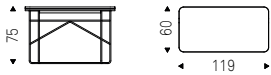

Wolf Wood

Paolo Cattelan | 2019

Scrivania con base e cornice del top in acciaio verniciato gofrato titanio o nero, o con base in acciaio verniciato gofrato nero e cornice del top in Brushed Bronze. Piano in noce Canaletto o rovere bruciato.

Desk with base and top frame in titanium or black embossed lacquered steel, or with base in black embossed lacquered steel and Brushed Bronze top frame. Top in Canaletto walnut or burned oak.

◀ WOLF WOOD desk with black base, Canaletto walnut top and black profile
▶ WOLF WOOD desk with black base, burned oak top and black profile - WILMA chair in soft leather 951 castoro - MUMBAI rug - FISHERMAN lamp in black - JOKER bookcases in titanium