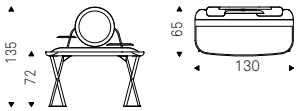

Cocoon Trousse Leather

Paolo Cattelan | 2020

Console da trucco con base in acciaio verniciato goffrato titanio, bronzo o nero. Piano in cuoio come da campionario con profilo inferiore arrotondato e verniciato Brushed Bronze o Brushed Grey e gola portaoggetti in metallo verniciato Brushed Bronze o Brushed Grey. Specchiera in acciaio verniciato goffrato titanio, bronzo, nero, Brushed Bronze o Brushed Grey con supporti laterali e ripiani in acciaio verniciato goffrato titanio, bronzo o nero. Illuminazione a led.

Dressing desk with base in titanium, bronze or black embossed lacquered steel. Top in leather as per sample card with Brushed Bronze or Brushed Grey lacquered and rounded lower profile and grooved tray in Brushed Bronze or Brushed Grey lacquered steel. Mirror with frame in titanium, bronze, black, Brushed bronze or Brushed Grey embossed lacquered steel with lateral supports and shelves in titanium, bronze or black embossed lacquered steel. LED light.

COCOON TROUSSE LEATHER
desk with bronze base, leather 88
tabacco top and brushed bronze
profile - PANCHO coffee table in
brushed bronze - MAREK rug - CIRO
nightstand with burned oak structure
and soft leather 951 castoro inserts