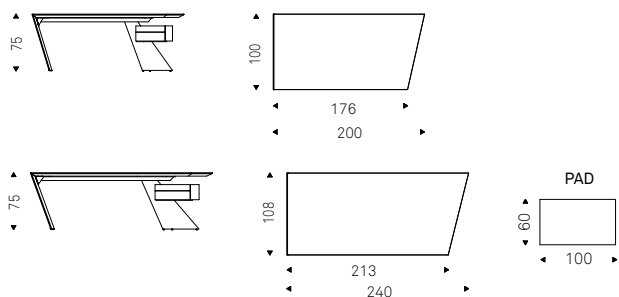

Desk in Marmi ceramic Alabastro, Supreme, Ardesia, matt Golden Calacatta, glossy Golden Calacatta, matt Portoro, glossy Portoro, glossy Sahara Noir, Emperador, Makalu, Breccia or Arenal with insert in black chrome. Leg in graphite, titanium or bronze embossed lacquered steel, structure and drawer unit embossed lacquered wood matching the color of the leg. Leather pad as per sample card.