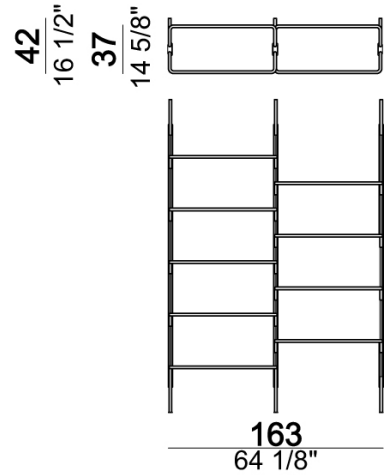

63515041

Roxanne_Libreria modulo sing

63515042

Roxanne_Libreria modulo doppia9-82

Roxanne_Libreria modulo tripla14-82

Bottom shelf 80 cm

Shelf 80 cm

Bottom shelf 110 cm

Shelf 110 cm

Single foot, necessary when there is no bottom shelf

Wall bookshelf "2-01W" (2 uprights W + 1 bottom shelf 80T + 4 shelves 80).

Ceiling bookshelf "2-03C" (2 uprights C + 1 bottom shelf 110T + 4 shelves 110).

Roxanne_2-03C

Ceiling bookshelf "3-01C" (3 uprights C + 1 bottom shelf 80T + 8 shelves 80 + 1 foot F).

Roxanne_3-01C

Wall bookshelf "3-01W" (3 uprights W + 1 bottom shelf 80T + 8 shelves 80 + 1 foot F).

Roxanne_3-01W

Ceiling bookshelf "3-02C" (3 uprights C + 1 bottom shelf 80T + 3 shelves 80 + 5 shelves 110 + 1 foot F).

Roxanne_3-02C

Wall bookshelf "3-02W" (3 uprights W + 1 bottom shelf 80T + 3 shelves 80 + 5 shelves 110 + 1 foot F).