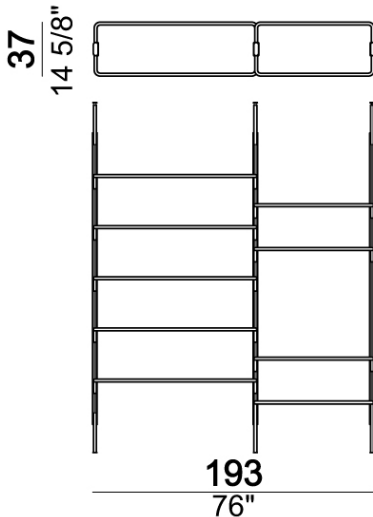

63515041

Roxanne_Libreria modulo sing

63515042

Roxanne_Libreria modulo doppia9-82

Roxanne_Libreria modulo tripla14-82

Bottom shelf 80 cm

Shelf 80 cm

Bottom shelf 110 cm

Shelf 110 cm

Single foot, necessary when there is no bottom shelf

Wall bookshelf "2-01W" (2 uprights W + 1 bottom shelf 80T + 4 shelves 80).

Ceiling bookshelf "2-03C" (2 uprights C + 1 bottom shelf 110T + 4 shelves 110).

Roxanne_2-03C

Ceiling bookshelf "3-01C" (3 uprights C + 1 bottom shelf 80T + 8 shelves 80 + 1 foot F).

Roxanne_3-01C

Wall bookshelf "3-01W" (3 uprights W + 1 bottom shelf 80T + 8 shelves 80 + 1 foot F).

Roxanne_3-01W

Ceiling bookshelf "3-02C" (3 uprights C + 1 bottom shelf 80T + 3 shelves 80 + 5 shelves 110 + 1 foot F).

Roxanne_3-02C

Wall bookshelf "3-02W" (3 uprights W + 1 bottom shelf 80T + 3 shelves 80 + 5 shelves 110 + 1 foot F).