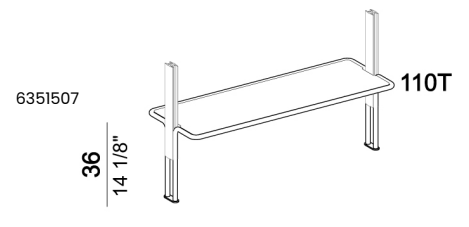

63515041

Roxanne_Libreria modulo sing

63515042

Roxanne_Libreria modulo doppia9-82

Roxanne_Libreria modulo tripla14-82

Bottom shelf 80 cm

Shelf 80 cm

Bottom shelf 110 cm

Shelf 110 cm

Single foot, necessary when there is no bottom shelf

Wall bookshelf "2-01W" (2 uprights W + 1 bottom shelf 80T + 4 shelves 80).

Ceiling bookshelf "2-03C" (2 uprights C + 1 bottom shelf 110T + 4 shelves 110).

Roxanne_2-03C

Ceiling bookshelf "3-01C" (3 uprights C + 1 bottom shelf 80T + 8 shelves 80 + 1 foot F).

Roxanne_3-01C

Wall bookshelf "3-01W" (3 uprights W + 1 bottom shelf 80T + 8 shelves 80 + 1 foot F).

Roxanne_3-01W