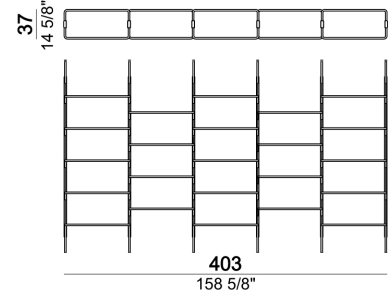

Roxanne_4-02C

Wall bookshelf "4-02W" (4 uprights W + 2 bottom shelves 110T + 3 shelves 80 + 8 shelves 110).

Roxanne_4-02W

Ceiling bookshelf "4-03C" (4 uprights C + 2 bottom shelves 80T + 6 shelves 80 + 4 shelves 110).

Roxanne_4-03C

Wall bookshelf "4-03W" (4 uprights W + 2 bottom shelves 80T + 6 shelves 80 + 4 shelves 110).

Roxanne_4-03W

Ceiling bookshelf "6-01C" (6uprights C + 3 bottom shelves 80T + 20 shelves 80).

Roxanne_6-01C