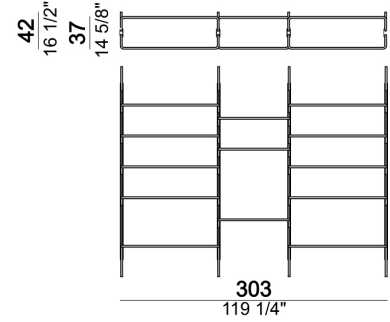

Wall bookshelf "4-02W" (4 uprights W + 2 bottom shelves 110T + 3 shelves 80 + 8 shelves 110).

Roxanne_4-02W