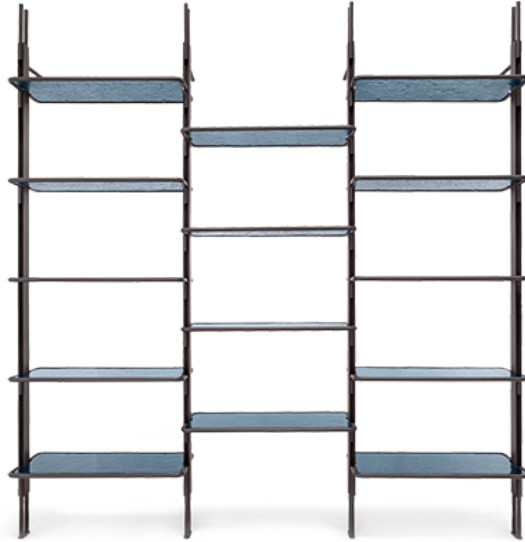

ARKETIPO / INDOOR-EN

ROXANNE

designed by Giuseppe Vigano' 2021

STRUCTURE:uprights in metal varnished micaceous brown.

SHELVES:metal frames, black nickel or varnished micaceous brown. Shelves in hammered glass, smoked or Pacific Blue or in MDF veneered in eucalyptus or zebrano.

63515041

Roxanne_Libreria modulo sing

63515042

Roxanne_Libreria modulo doppia9-82

Roxanne_Libreria modulo tripla14-82

Bottom shelf 80 cm

Shelf 80 cm

Bottom shelf 110 cm

Shelf 110 cm

Single foot, necessary when there is no bottom shelf

Wall bookshelf "2-01W" (2 uprights W + 1 bottom shelf 80T + 4 shelves 80).

Ceiling bookshelf "2-03C" (2 uprights C + 1 bottom shelf 110T + 4 shelves 110).

Roxanne_2-03C

Ceiling bookshelf "3-01C" (3 uprights C + 1 bottom shelf 80T + 8 shelves 80 + 1 foot F).

Roxanne_3-01C

Wall bookshelf "3-01W" (3 uprights W + 1 bottom shelf 80T + 8 shelves 80 + 1 foot F).

Roxanne_3-01W