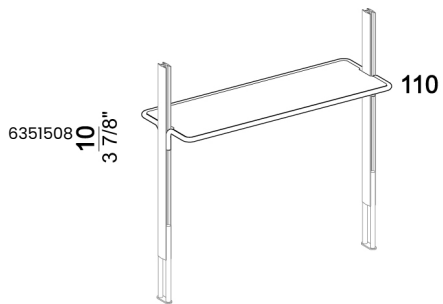

ARKETIPO / INDOOR-EN

ROXANNE

designed by Giuseppe Vigano' 2021

STRUCTURE:uprights in metal varnished micaceous brown.

SHELVES:metal frames, black nickel or varnished micaceous brown. Shelves in hammered glass, smoked or Pacific Blue or in MDF veneered in eucalyptus or zebrano.

63515041

Roxanne_Libreria modulo sing

63515042

Roxanne_Libreria modulo doppia9-82

Roxanne_Libreria modulo tripla14-82

Bottom shelf 80 cm

Shelf 80 cm

Bottom shelf 110 cm

Shelf 110 cm

Single foot, necessary when there is no bottom shelf

Wall bookshelf "2-01W" (2 uprights W + 1 bottom shelf 80T + 4 shelves 80).

Ceiling bookshelf "2-03C" (2 uprights C + 1 bottom shelf 110T + 4 shelves 110).

Roxanne_2-03C

Ceiling bookshelf "3-01C" (3 uprights C + 1 bottom shelf 80T + 8 shelves 80 + 1 foot F).

Roxanne_3-01C

Wall bookshelf "3-01W" (3 uprights W + 1 bottom shelf 80T + 8 shelves 80 + 1 foot F).

Roxanne_3-01W