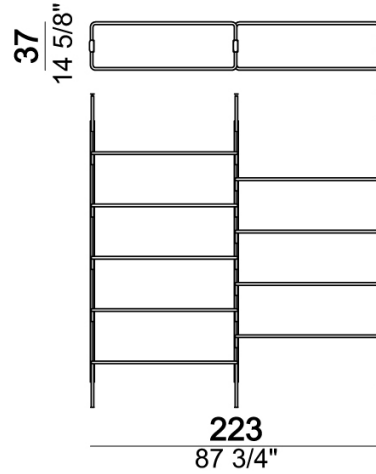

Roxanne_2-03C

Ceiling bookshelf "3-01C" (3 uprights C + 1 bottom shelf 80T + 8 shelves 80 + 1 foot F).

Roxanne_3-01C

Wall bookshelf "3-01W" (3 uprights W + 1 bottom shelf 80T + 8 shelves 80 + 1 foot F).

Roxanne_3-01W

Ceiling bookshelf "3-02C" (3 uprights C + 1 bottom shelf 80T + 3 shelves 80 + 5 shelves 110 + 1 foot F).

Roxanne_3-02C

Wall bookshelf "3-02W" (3 uprights W + 1 bottom shelf 80T + 3 shelves 80 + 5 shelves 110 + 1 foot F).

Roxanne_3-02W

Ceiling bookshelf "3-03C" (3 uprights C + 5 shelves 80 + 3 shelves 110 + 3 feet F).

Roxanne_3-03C

Wall bookshelf "3-03W" (3 uprights W + 5 shelves 80 + 3 shelves 110 + 3 feet F).

Roxanne_3-03W

Ceiling bookshelf "3-04C" (3 uprights C + 1 bottom shelf 110T + 8 shelves 110 + 1 foot F).

Roxanne_3-04C

Wall bookshelf "3-04W" (3 uprights W + 1 bottom shelf 110T + 8 shelves 110 + 1 foot F).

Roxanne_3-04W