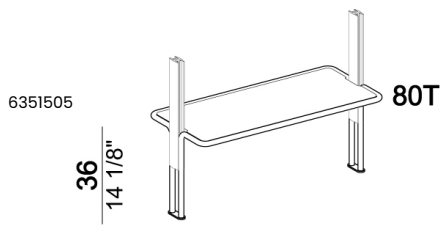

63515041

Roxanne_Libreria modulo sing

63515042

Roxanne_Libreria modulo doppia9-82

Roxanne_Libreria modulo tripla14-82

Bottom shelf 80 cm

Shelf 80 cm

Bottom shelf 110 cm

Shelf 110 cm

Single foot, necessary when there is no bottom shelf

Wall bookshelf "2-01W" (2 uprights W + 1 bottom shelf 80T + 4 shelves 80).

Ceiling bookshelf "2-03C" (2 uprights C + 1 bottom shelf 110T + 4 shelves 110).

Roxanne_2-03C

Ceiling bookshelf "3-01C" (3 uprights C + 1 bottom shelf 80T + 8 shelves 80 + 1 foot F).

Roxanne_3-01C

Wall bookshelf "3-01W" (3 uprights W + 1 bottom shelf 80T + 8 shelves 80 + 1 foot F).

Roxanne_3-01W