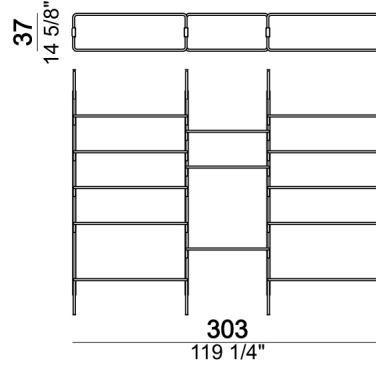

Ceiling bookshelf "4-02C" (4 uprights C + 2 bottom shelves 110T + 3 shelves 80 + 8 shelves 110).

Roxanne_4-02C