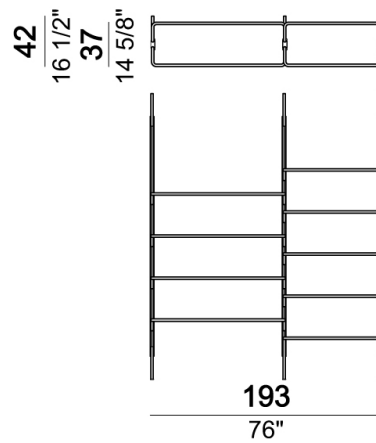

Wall bookshelf "3-05W" (3 uprights W + 1 bottom shelf 80T + 4 shelves 80 + 4 shelves 110 + 1 foot F).

Roxanne_3-05W