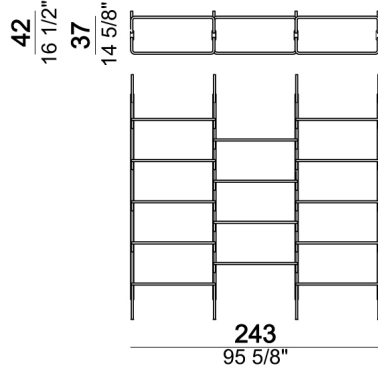

Ceiling bookshelf "3-05C" (3 uprights C + 1 bottom shelf 80T + 4 shelves 80 + 4 shelves 110 + 1 foot F).

Roxanne_3-05C

Wall bookshelf "3-05W" (3 uprights W + 1 bottom shelf 80T + 4 shelves 80 + 4 shelves 110 + 1 foot F).

Roxanne_3-05W

Ceiling bookshelf "4-01C" (4 uprights C + 2 bottom shelves 80T + 12 shelves 80).

Roxanne_4-01C

Wall bookshelf "4-01W" (4 uprights W + 2 bottom shelves 80T + 12 shelves 80).

Roxanne_4-01W

Ceiling bookshelf "4-02C" (4 uprights C + 2 bottom shelves 110T + 3 shelves 80 + 8 shelves 110).

Roxanne_4-02C

Wall bookshelf "4-02W" (4 uprights W + 2 bottom shelves 110T + 3 shelves 80 + 8 shelves 110).

Roxanne_4-02W

Ceiling bookshelf "4-03C" (4 uprights C + 2 bottom shelves 80T + 6 shelves 80 + 4 shelves 110).