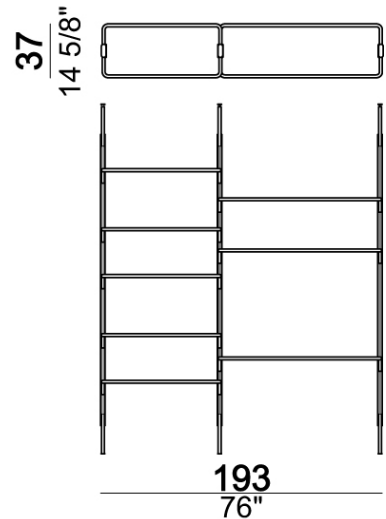

Shelf 110 cm

Single foot, necessary when there is no bottom shelf

Wall bookshelf "2-01W" (2 uprights W + 1 bottom shelf 80T + 4 shelves 80).

Ceiling bookshelf "2-03C" (2 uprights C + 1 bottom shelf 110T + 4 shelves 110).

Roxanne_2-03C

Ceiling bookshelf "3-01C" (3 uprights C + 1 bottom shelf 80T + 8 shelves 80 + 1 foot F).

Roxanne_3-01C

Wall bookshelf "3-01W" (3 uprights W + 1 bottom shelf 80T + 8 shelves 80 + 1 foot F).

Roxanne_3-01W

Ceiling bookshelf "3-02C" (3 uprights C + 1 bottom shelf 80T + 3 shelves 80 + 5 shelves 110 + 1 foot F).

Roxanne_3-02C

Wall bookshelf "3-02W" (3 uprights W + 1 bottom shelf 80T + 3 shelves 80 + 5 shelves 110 + 1 foot F).

Roxanne_3-02W

Ceiling bookshelf "3-03C" (3 uprights C + 5 shelves 80 + 3 shelves 110 + 3 feet F).

Roxanne_3-03C

Wall bookshelf "3-03W" (3 uprights W + 5 shelves 80 + 3 shelves 110 + 3 feet F).

Roxanne_3-03W