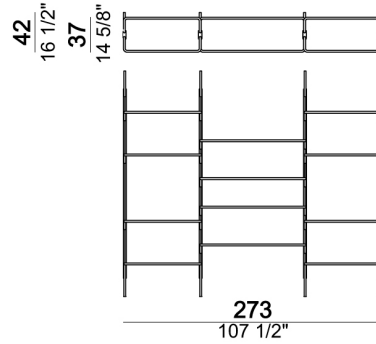

Ceiling bookshelf "3-05C" (3 uprights C + 1 bottom shelf 80T + 4 shelves 80 + 4 shelves 110 + 1 foot F).

Roxanne_3-05C

Wall bookshelf "3-05W" (3 uprights W + 1 bottom shelf 80T + 4 shelves 80 + 4 shelves 110 + 1 foot F).

Roxanne_3-05W

Ceiling bookshelf "4-01C" (4 uprights C + 2 bottom shelves 80T + 12 shelves 80).

Roxanne_4-01C

Wall bookshelf "4-01W" (4 uprights W + 2 bottom shelves 80T + 12 shelves 80).

Roxanne_4-01W

Ceiling bookshelf "4-02C" (4 uprights C + 2 bottom shelves 110T + 3 shelves 80 + 8 shelves 110).

Roxanne_4-02C

Wall bookshelf "4-02W" (4 uprights W + 2 bottom shelves 110T + 3 shelves 80 + 8 shelves 110).

Roxanne_4-02W

Ceiling bookshelf "4-03C" (4 uprights C + 2 bottom shelves 80T + 6 shelves 80 + 4 shelves 110).

Roxanne_4-03C

Wall bookshelf "4-03W" (4 uprights W + 2 bottom shelves 80T + 6 shelves 80 + 4 shelves 110).

Roxanne_4-03W

Ceiling bookshelf "6-01C" (6uprights C + 3 bottom shelves 80T + 20 shelves 80).

Roxanne_6-01C