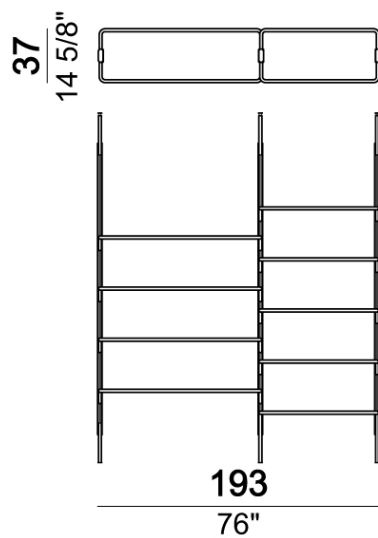

Ceiling bookshelf "3-02C" (3 uprights C + 1 bottom shelf 80T + 3 shelves 80 + 5 shelves 110 + 1 foot F).

Roxanne_3-02C

Wall bookshelf "3-02W" (3 uprights W + 1 bottom shelf 80T + 3 shelves 80 + 5 shelves 110 + 1 foot F).

Roxanne_3-02W

Ceiling bookshelf "3-03C" (3 uprights C + 5 shelves 80 + 3 shelves 110 + 3 feet F).

Roxanne_3-03C

Wall bookshelf "3-03W" (3 uprights W + 5 shelves 80 + 3 shelves 110 + 3 feet F).

Roxanne_3-03W

Ceiling bookshelf "3-04C" (3 uprights C + 1 bottom shelf 110T + 8 shelves 110 + 1 foot F).

Roxanne_3-04C

Wall bookshelf "3-04W" (3 uprights W + 1 bottom shelf 110T + 8 shelves 110 + 1 foot F).

Roxanne_3-04W

Ceiling bookshelf "3-05C" (3 uprights C + 1 bottom shelf 80T + 4 shelves 80 + 4 shelves 110 + 1 foot F).

Roxanne_3-05C

Wall bookshelf "3-05W" (3 uprights W + 1 bottom shelf 80T + 4 shelves 80 + 4 shelves 110 + 1 foot F).