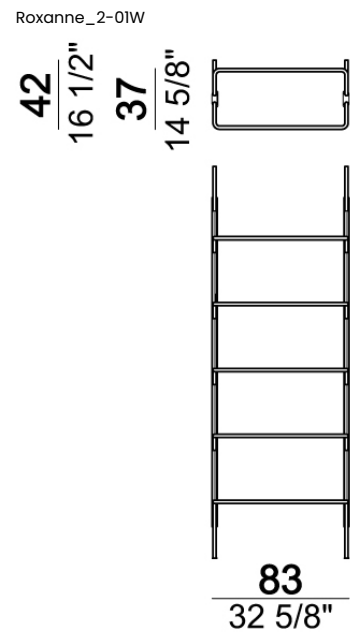

63515041

Roxanne_Libreria modulo sing

63515042

Roxanne_Libreria modulo doppia9-82

Roxanne_Libreria modulo tripla14-82

Bottom shelf 80 cm

Shelf 80 cm

Bottom shelf 110 cm

Shelf 110 cm

Single foot, necessary when there is no bottom shelf

Wall bookshelf "2-01W" (2 uprights W + 1 bottom shelf 80T + 4 shelves 80).

Ceiling bookshelf "2-03C" (2 uprights C + 1 bottom shelf 110T + 4 shelves 110).

Roxanne_2-03C

Ceiling bookshelf "3-01C" (3 uprights C + 1 bottom shelf 80T + 8 shelves 80 + 1 foot F).

Roxanne_3-01C

Wall bookshelf "3-01W" (3 uprights W + 1 bottom shelf 80T + 8 shelves 80 + 1 foot F).

Roxanne_3-01W

Ceiling bookshelf "3-02C" (3 uprights C + 1 bottom shelf 80T + 3 shelves 80 + 5 shelves 110 + 1 foot F).

Roxanne_3-02C

Wall bookshelf "3-02W" (3 uprights W + 1 bottom shelf 80T + 3 shelves 80 + 5 shelves 110 + 1 foot F).