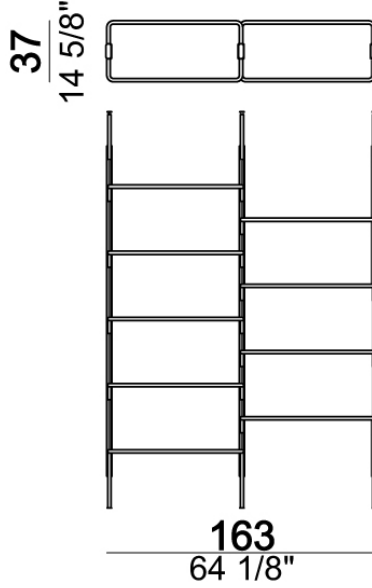

63515041

Roxanne_Libreria modulo sing

63515042

Roxanne_Libreria modulo doppia9-82

Roxanne_Libreria modulo tripla14-82

Bottom shelf 80 cm

Shelf 80 cm

Bottom shelf 110 cm

Shelf 110 cm

Single foot, necessary when there is no bottom shelf

Wall bookshelf "2-01W" (2 uprights W + 1 bottom shelf 80T + 4 shelves 80).

Ceiling bookshelf "2-03C" (2 uprights C + 1 bottom shelf 110T + 4 shelves 110).

Roxanne_2-03C

Ceiling bookshelf "3-01C" (3 uprights C + 1 bottom shelf 80T + 8 shelves 80 + 1 foot F).

Roxanne_3-01C

Wall bookshelf "3-01W" (3 uprights W + 1 bottom shelf 80T + 8 shelves 80 + 1 foot F).

Roxanne_3-01W

Ceiling bookshelf "3-02C" (3 uprights C + 1 bottom shelf 80T + 3 shelves 80 + 5 shelves 110 + 1 foot F).

Roxanne_3-02C

Wall bookshelf "3-02W" (3 uprights W + 1 bottom shelf 80T + 3 shelves 80 + 5 shelves 110 + 1 foot F).