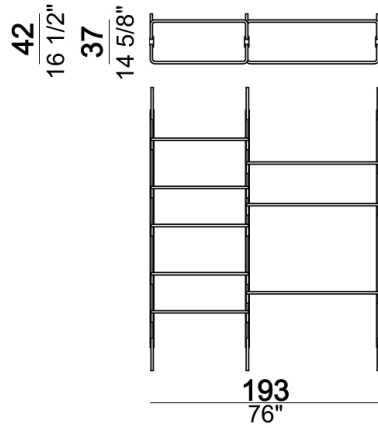

Roxanne_2-03C

Ceiling bookshelf "3-01C" (3 uprights C + 1 bottom shelf 80T + 8 shelves 80 + 1 foot F).

Roxanne_3-01C

Wall bookshelf "3-01W" (3 uprights W + 1 bottom shelf 80T + 8 shelves 80 + 1 foot F).

Roxanne_3-01W

Ceiling bookshelf "3-02C" (3 uprights C + 1 bottom shelf 80T + 3 shelves 80 + 5 shelves 110 + 1 foot F).

Roxanne_3-02C

Wall bookshelf "3-02W" (3 uprights W + 1 bottom shelf 80T + 3 shelves 80 + 5 shelves 110 + 1 foot F).

Roxanne_3-02W

Ceiling bookshelf "3-03C" (3 uprights C + 5 shelves 80 + 3 shelves 110 + 3 feet F).

Roxanne_3-03C

Wall bookshelf "3-03W" (3 uprights W + 5 shelves 80 + 3 shelves 110 + 3 feet F).

Roxanne_3-03W

Ceiling bookshelf "3-04C" (3 uprights C + 1 bottom shelf 110T + 8 shelves 110 + 1 foot F).

Roxanne_3-04C

Wall bookshelf "3-04W" (3 uprights W + 1 bottom shelf 110T + 8 shelves 110 + 1 foot F).

Roxanne_3-04W