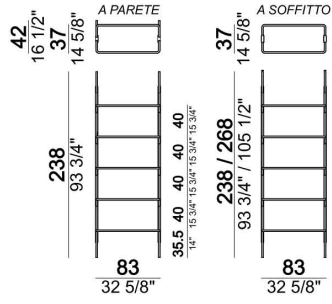

ARKETIPO / INDOOR-EN

ROXANNE

designed by Giuseppe Vigano' 2021

STRUCTURE:uprights in metal varnished micaceous brown.

SHELVES:metal frames, black nickel or varnished micaceous brown. Shelves in hammered glass, smoked or Pacific Blue or in MDF veneered in eucalyptus or zebrano.

63515041

Roxanne_Libreria modulo sing

63515042

Roxanne_Libreria modulo doppia9-82

Roxanne_Libreria modulo tripla14-82

Bottom shelf 80 cm

Shelf 80 cm

Bottom shelf 110 cm

Shelf 110 cm

Single foot, necessary when there is no bottom shelf

Wall bookshelf "2-01W" (2 uprights W + 1 bottom shelf 80T + 4 shelves 80).

Ceiling bookshelf "2-03C" (2 uprights C + 1 bottom shelf 110T + 4 shelves 110).

Roxanne_2-03C

Ceiling bookshelf "3-01C" (3 uprights C + 1 bottom shelf 80T + 8 shelves 80 + 1 foot F).

Roxanne_3-01C

Wall bookshelf "3-01W" (3 uprights W + 1 bottom shelf 80T + 8 shelves 80 + 1 foot F).

Roxanne_3-01W