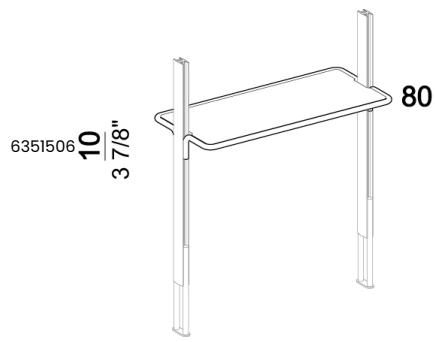

63515041

Roxanne_Libreria modulo sing

63515042

Roxanne_Libreria modulo doppia9-82

Roxanne_Libreria modulo tripla14-82

Bottom shelf 80 cm

Shelf 80 cm

Bottom shelf 110 cm

Shelf 110 cm

Single foot, necessary when there is no bottom shelf

Wall bookshelf "2-01W" (2 uprights W + 1 bottom shelf 80T + 4 shelves 80).

Ceiling bookshelf "2-03C" (2 uprights C + 1 bottom shelf 110T + 4 shelves 110).

Roxanne_2-03C

Ceiling bookshelf "3-01C" (3 uprights C + 1 bottom shelf 80T + 8 shelves 80 + 1 foot F).

Roxanne_3-01C

Wall bookshelf "3-01W" (3 uprights W + 1 bottom shelf 80T + 8 shelves 80 + 1 foot F).

Roxanne_3-01W