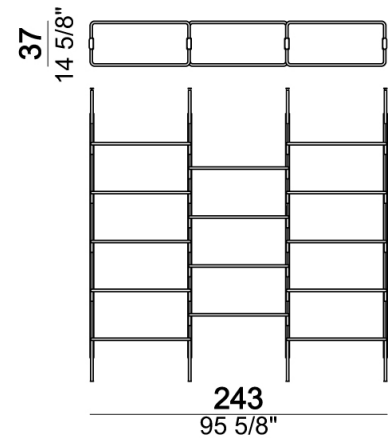

Roxanne_3-02W

Ceiling bookshelf "3-03C" (3 uprights C + 5 shelves 80 + 3 shelves 110 + 3 feet F).

Roxanne_3-03C

Wall bookshelf "3-03W" (3 uprights W + 5 shelves 80 + 3 shelves 110 + 3 feet F).

Roxanne_3-03W

Ceiling bookshelf "3-04C" (3 uprights C + 1 bottom shelf 110T + 8 shelves 110 + 1 foot F).

Roxanne_3-04C

Wall bookshelf "3-04W" (3 uprights W + 1 bottom shelf 110T + 8 shelves 110 + 1 foot F).

Roxanne_3-04W

Ceiling bookshelf "3-05C" (3 uprights C + 1 bottom shelf 80T + 4 shelves 80 + 4 shelves 110 + 1 foot F).

Roxanne_3-05C

Wall bookshelf "3-05W" (3 uprights W + 1 bottom shelf 80T + 4 shelves 80 + 4 shelves 110 + 1 foot F).

Roxanne_3-05W

Ceiling bookshelf "4-01C" (4 uprights C + 2 bottom shelves 80T + 12 shelves 80).

Roxanne_4-01C

Wall bookshelf "4-01W" (4 uprights W + 2 bottom shelves 80T + 12 shelves 80).

Roxanne_4-01W

Ceiling bookshelf "4-02C" (4 uprights C + 2 bottom shelves 110T + 3 shelves 80 + 8 shelves 110).