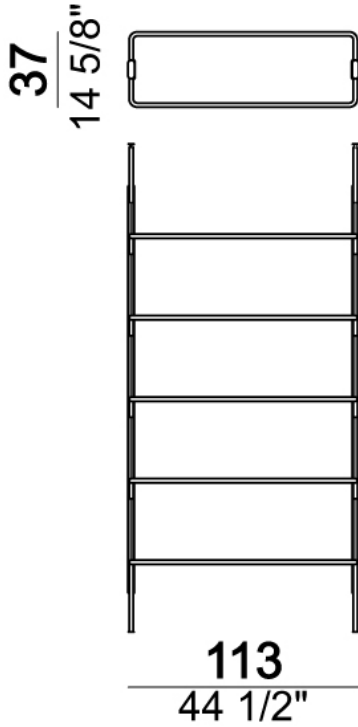

63515041

Roxanne_Libreria modulo sing

63515042

Roxanne_Libreria modulo doppia9-82

Roxanne_Libreria modulo tripla14-82

Bottom shelf 80 cm

Shelf 80 cm

Bottom shelf 110 cm

Shelf 110 cm

Single foot, necessary when there is no bottom shelf

Wall bookshelf "2-01W" (2 uprights W + 1 bottom shelf 80T + 4 shelves 80).

Ceiling bookshelf "2-03C" (2 uprights C + 1 bottom shelf 110T + 4 shelves 110).

Roxanne_2-03C

Ceiling bookshelf "3-01C" (3 uprights C + 1 bottom shelf 80T + 8 shelves 80 + 1 foot F).

Roxanne_3-01C

Wall bookshelf "3-01W" (3 uprights W + 1 bottom shelf 80T + 8 shelves 80 + 1 foot F).

Roxanne_3-01W

Ceiling bookshelf "3-02C" (3 uprights C + 1 bottom shelf 80T + 3 shelves 80 + 5 shelves 110 + 1 foot F).

Roxanne_3-02C

Wall bookshelf "3-02W" (3 uprights W + 1 bottom shelf 80T + 3 shelves 80 + 5 shelves 110 + 1 foot F).