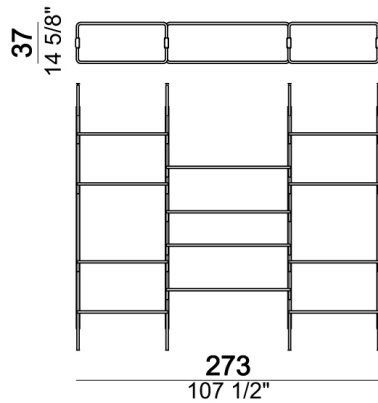

Ceiling bookshelf "3-05C" (3 uprights C + 1 bottom shelf 80T + 4 shelves 80 + 4 shelves 110 + 1 foot F).

Roxanne_3-05C

Wall bookshelf "3-05W" (3 uprights W + 1 bottom shelf 80T + 4 shelves 80 + 4 shelves 110 + 1 foot F).

Roxanne_3-05W

Ceiling bookshelf "4-01C" (4 uprights C + 2 bottom shelves 80T + 12 shelves 80).

Roxanne_4-01C

Wall bookshelf "4-01W" (4 uprights W + 2 bottom shelves 80T + 12 shelves 80).

Roxanne_4-01W

Ceiling bookshelf "4-02C" (4 uprights C + 2 bottom shelves 110T + 3 shelves 80 + 8 shelves 110).

Roxanne_4-02C

Wall bookshelf "4-02W" (4 uprights W + 2 bottom shelves 110T + 3 shelves 80 + 8 shelves 110).

Roxanne_4-02W

Ceiling bookshelf "4-03C" (4 uprights C + 2 bottom shelves 80T + 6 shelves 80 + 4 shelves 110).

Roxanne_4-03C

Wall bookshelf "4-03W" (4 uprights W + 2 bottom shelves 80T + 6 shelves 80 + 4 shelves 110).

Roxanne_4-03W

Ceiling bookshelf "6-01C" (6uprights C + 3 bottom shelves 80T + 20 shelves 80).

Roxanne_6-01C