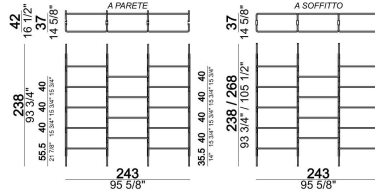

63515041

Roxanne_Libreria modulo sing

63515042

Roxanne_Libreria modulo doppia9-82

Roxanne_Libreria modulo tripla14-82

Bottom shelf 80 cm

Shelf 80 cm

Bottom shelf 110 cm

Shelf 110 cm

Single foot, necessary when there is no bottom shelf

Wall bookshelf "2-01W" (2 uprights W + 1 bottom shelf 80T + 4 shelves 80).

Ceiling bookshelf "2-03C" (2 uprights C + 1 bottom shelf 110T + 4 shelves 110).

Roxanne_2-03C

Ceiling bookshelf "3-01C" (3 uprights C + 1 bottom shelf 80T + 8 shelves 80 + 1 foot F).

Roxanne_3-01C

Wall bookshelf "3-01W" (3 uprights W + 1 bottom shelf 80T + 8 shelves 80 + 1 foot F).

Roxanne_3-01W