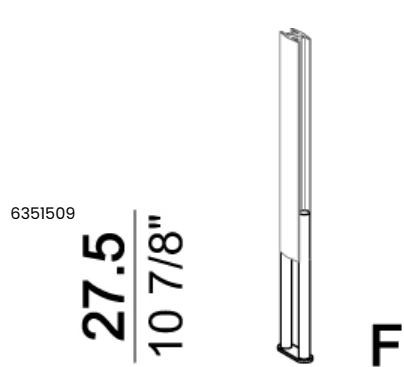

63515041

Roxanne_Libreria modulo sing

63515042

Roxanne_Libreria modulo doppia9-82

Roxanne_Libreria modulo tripla14-82

Bottom shelf 80 cm

Shelf 80 cm

Bottom shelf 110 cm

Shelf 110 cm

Single foot, necessary when there is no bottom shelf

Wall bookshelf "2-01W" (2 uprights W + 1 bottom shelf 80T + 4 shelves 80).

Ceiling bookshelf "2-03C" (2 uprights C + 1 bottom shelf 110T + 4 shelves 110).