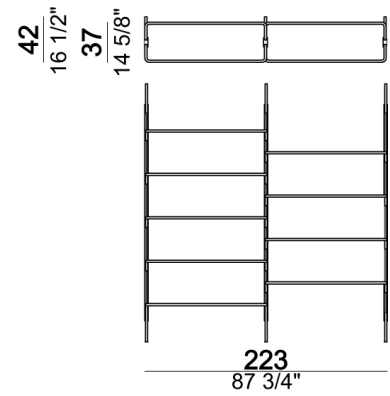

Roxanne_2-03C

Ceiling bookshelf "3-01C" (3 uprights C + 1 bottom shelf 80T + 8 shelves 80 + 1 foot F).

Roxanne_3-01C

Wall bookshelf "3-01W" (3 uprights W + 1 bottom shelf 80T + 8 shelves 80 + 1 foot F).

Roxanne_3-01W

Ceiling bookshelf "3-02C" (3 uprights C + 1 bottom shelf 80T + 3 shelves 80 + 5 shelves 110 + 1 foot F).

Roxanne_3-02C

Wall bookshelf "3-02W" (3 uprights W + 1 bottom shelf 80T + 3 shelves 80 + 5 shelves 110 + 1 foot F).

Roxanne_3-02W

Ceiling bookshelf "3-03C" (3 uprights C + 5 shelves 80 + 3 shelves 110 + 3 feet F).

Roxanne_3-03C

Wall bookshelf "3-03W" (3 uprights W + 5 shelves 80 + 3 shelves 110 + 3 feet F).

Roxanne_3-03W

Ceiling bookshelf "3-04C" (3 uprights C + 1 bottom shelf 110T + 8 shelves 110 + 1 foot F).

Roxanne_3-04C

Wall bookshelf "3-04W" (3 uprights W + 1 bottom shelf 110T + 8 shelves 110 + 1 foot F).

Roxanne_3-04W