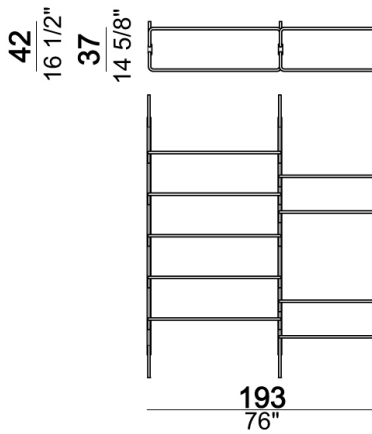

Wall bookshelf "3-02W" (3 uprights W + 1 bottom shelf 80T + 3 shelves 80 + 5 shelves 110 + 1 foot F).

Roxanne_3-02W