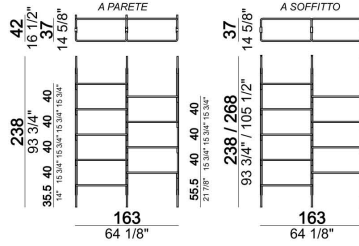

63515041

Roxanne_Libreria modulo sing

63515042

Roxanne_Libreria modulo doppia9-82

Roxanne_Libreria modulo tripla14-82

Bottom shelf 80 cm

Shelf 80 cm

Bottom shelf 110 cm

Shelf 110 cm

Single foot, necessary when there is no bottom shelf

Wall bookshelf "2-01W" (2 uprights W + 1 bottom shelf 80T + 4 shelves 80).

Ceiling bookshelf "2-03C" (2 uprights C + 1 bottom shelf 110T + 4 shelves 110).

Roxanne_2-03C

Ceiling bookshelf "3-01C" (3 uprights C + 1 bottom shelf 80T + 8 shelves 80 + 1 foot F).

Roxanne_3-01C

Wall bookshelf "3-01W" (3 uprights W + 1 bottom shelf 80T + 8 shelves 80 + 1 foot F).

Roxanne_3-01W