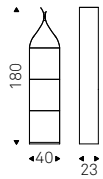

Swing

Pierpaolo Zanchin | 2013

Libreria in acciaio verniciato gofrato graphite o bianco.

Bookcase in graphite or white embossed lacquered steel.

SWING bookcases in graphite
- BILLY KERAMIK coffee tables
with black base and alabastro
ceramic top