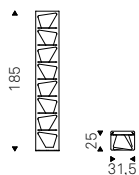

◀ JOKER bookcases in white
▶ JOKER bookcases in titanium

Trap

Giorgio Cattelan | 2020

Libreria da parete in acciaio verniciato gofrato titanio o bronzo.

Wall bookcase in titanium or bronze embossed lacquered steel.