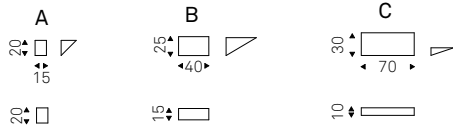

Shelf in graphite embossed lacquered wood with white embossed insert.

Pendola

Fabio Bortolami | 2013

Mensola in legno verniciato gofrato graphite, bianco, grey o in noce Canaletto.

Shelf in graphite, white or grey embossed lacquered wood or in Canaletto walnut.