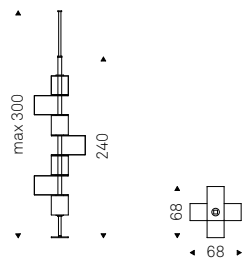

Tokyo

Andrea Lucatello | 2016

Libreria a soffitto con struttura e ripiani in acciaio verniciato goffrato titanio, graphite, bianco o nero e inserti in noce Canaletto o rovere bruciato.

Bookcase with frame and shelves in titanium, graphite, white or black embossed lacquered steel and Canaletto walnut or burned oak inserts.

TOKYO bookcases with black frame/
shelves and Canaletto walnut inserts
- HAWAII B mirror in fumé mirrored
glass - VINYL coffee tables - KITANO
side tables - KARIBÙ floor lamp with
black frame and fabric lampshade